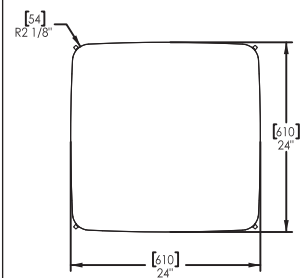

Cochran Side Table

The Cochran Side Table beautifully complements the lounge and chair. A 6mm reveal between the structural frame and tabletop echoes that on the lounge and chair, giving the piece a floating quality. Cochran tables can be used singly or grouped effectively to create sociable settings. Like all Cochran elements they are designed for portability and service in today's high-use commercial environments. The 4-legged cast aluminium frame supports a handsome top made of Landscape Forms proprietary Meldstone ultra high-performance cast concrete, a natural material with an elegant polished finish.

Specification:

Materials:

Frame - aluminium
Seat - phifertex plus nylon

Dimensions

H: 381mm
W: 610mm
D: 610mm

artform
urban furniture