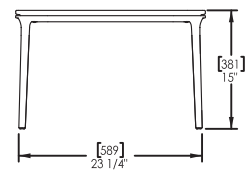

Cochran Side Table

The Cochran Side Table beautifully complements the lounge and chair. A 6mm reveal between the structural frame and tabletop echoes that on the lounge and chair, giving the piece a floating quality. Cochran tables can be used singly or grouped effectively to create sociable settings. Like all Cochran elements they are designed for portability and service in today's high-use commercial environments. The 4-legged cast aluminium frame supports a handsome top made of Landscape Forms proprietary Meldstone ultra high-performance cast concrete, a natural material with an elegant polished finish.

Specification:

Materials:

Frame - aluminium
Seat - phifertex plus nylon

Dimensions

H: 381mm
W: 610mm
D: 610mm

artform
urban furniture