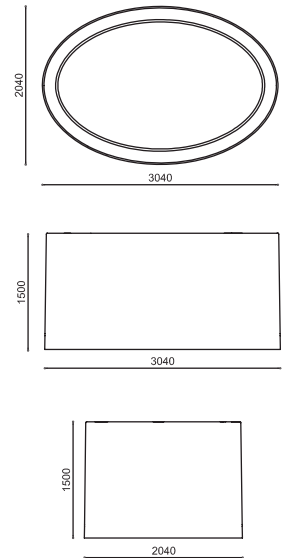

Elli Planter

The Elli Planter is an oval shaped planter made from reconstituted marble/granite, without a bottom plate.

Specification

Materials

Bench - reconstituted marblestone / granite

Dimensions

H: 1500mm
W: 3040mm
D: 2040mm