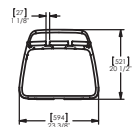

FGP Bench

The FGP Bench is organic in form and sophisticated in its simplicity. The subtle curvature of the cast aluminium structural frames gives it a soft appearance. Benches are offered in single and double lengths and are scalable. The single bench has a frame at each end, while the double bench has a frame at each end and one in the center. The timber slats are more than 25mm thick with the front slat elegantly detailed to curve around the bench frame. Slats are available hardwood timber. Cast aluminium parts have a anodised finish.

Specification

Materials

Frame / Seat - cast aluminium

Dimensions

H: 521mm
W: 1778/3048mm
D: 594mm

(Technical Drawings for variants available on request)

artform
urban furniture