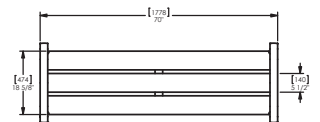

FGP Bench

The FGP Bench is organic in form and sophisticated in its simplicity. The subtle curvature of the cast aluminium structural frames gives it a soft appearance. Benches are offered in single and double lengths and are scalable. The single bench has a frame at each end, while the double bench has a frame at each end and one in the center. The timber slats are more than 25mm thick with the front slat elegantly detailed to curve around the bench frame. Slats are available hardwood timber. Cast aluminium parts have a anodised finish.

Specification

Materials

Frame / Seat - cast aluminium

Dimensions

H: 521mm
W: 1778/3048mm
D: 594mm

(Technical Drawings for variants available on request)

artform
urban furniture