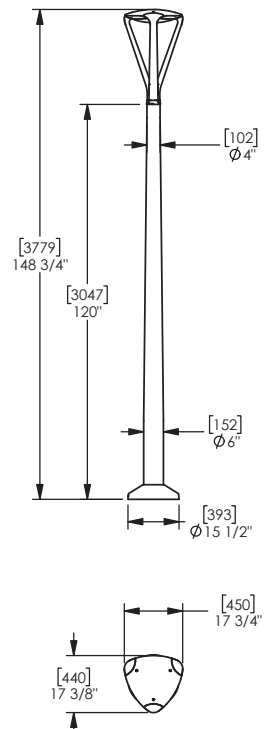

## FGP Pedestrian Light

The FGP LED pedestrian light has a pleasing flower-like organic form created by three stems that rise from the connection with the pole. The head of the light holds LEDs in triangular arrays that cast illumination between the verticals in a clean footprint. The FGP pedestrian light is ideal for campuses, parks and plazas, helping to create public spaces that are usable 24 hours a day. LED light sources are energy efficient and all castings are powder coated.

### Specification

#### Materials

Post - cast aluminium

### Dimensions

H: 3779/4800mm  
W: 152mm  
D: 152mm

(Technical Drawings for variants available on request)

**artform**  
urban furniture