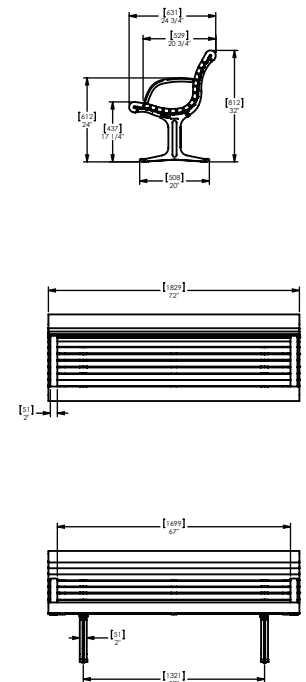

### Dimensions

H: 812mm  
W: 1829mm / 2438mm  
D: 631mm

(Technical Drawings for variants available on request)

**artform**  
urban furniture