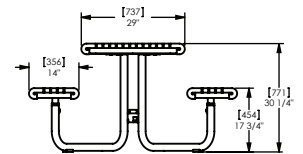

Specification:

Materials:
PolySite recycled plastic. Timber.

Finish
Panguard II powder coated

Fixings:
Freestanding. surface mounted.

Dimensions

H: 771mm
W: 1372mm
D: 1481mm

(Technical Drawings for variants available on request)