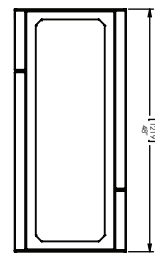

## Gus Planter

Design focus and dual function characterise planter at its versatile best. This unusual planter, in rectangular and angled versions, functions as a frame that defines space and as furniture with the simple addition of a seating option. Refined in form and detail, it enables the combination of greenery and camaraderie on a common plane. UrbanEdge is an integrated collection of landscape framing and furniture elements. It is a tool created by designers for designers that can turn dead corners into outward-oriented settings, create niches within the urban flow, and enliven social spaces in parks, community areas and shopping centres. Innovative and expressive, UrbanEdge is a new resource for reclaiming and re-imagining urban space.

### Dimensions

H: 456mm, 610mm  
W: 1219mm  
D: 559mm

**artform**  
urban furniture