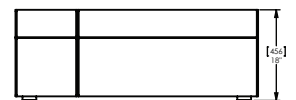

## Gus Planter

Design focus and dual function characterise planter at its versatile best. This unusual planter, in rectangular and angled versions, functions as a frame that defines space and as furniture with the simple addition of a seating option. Refined in form and detail, it enables the combination of greenery and camaraderie on a common plane. UrbanEdge is an integrated collection of landscape framing and furniture elements. It is a tool created by designers for designers that can turn dead corners into outward-oriented settings, create niches within the urban flow, and enliven social spaces in parks, community areas and shopping centres. Innovative and expressive, UrbanEdge is a new resource for reclaiming and re-imagining urban space.

### Dimensions

H: 456mm, 610mm  
W: 1219mm  
D: 559mm

**artform**  
urban furniture