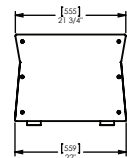

### Dimensions

H: 456mm, 610mm  
W: 1219mm  
D: 559mm

**artform**  
urban furniture