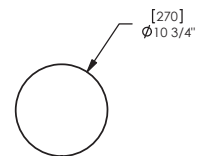

## Hawthorne Street Lighting

The 3 foot tall Hawthorne pathway light echoes the design of its taller companion. Its multiple posts spread as they rise from their base to house a LED luminaire with sealed thermoformed lens. Like Alcott, Hawthorne is finished in durable polyester powder coated. Hawthorne is part of the Concord range which is an integrated collection of site furniture elements in a Modern Traditional idiom. Created in collaboration with Robert A. M. Stern Designs, Concord is informed by the past and contemporary in spirit. The collection embraces progress and new technologies, while rooted in American history and the national view of the landscape as a place of respite and pleasure. Concord's five elements include a bench, a litter and recycling bin, a pedestrian light, a path light, and a bike rack - all related in form, scale and materials, and individual in expression and detail.

### Specification:

**Materials:**  
Aluminium.

**Fixings:**  
Below ground installation.

### Dimensions

Height: 941mm  
Diameter top: 270mm  
Diameter base: 171mm

**artform**  
urban furniture