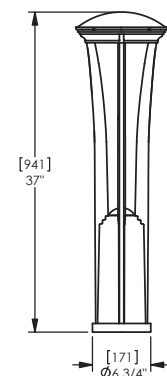

## Hawthorne Street Lighting

The 3 foot tall Hawthorne pathway light echoes the design of its taller companion. Its multiple posts spread as they rise from their base to house a LED luminaire with sealed thermoformed lens. Like Alcott, Hawthorne is finished in durable polyester powder coated. Hawthorne is part of the Concord range which is an integrated collection of site furniture elements in a Modern Traditional idiom. Created in collaboration with Robert A. M. Stern Designs, Concord is informed by the past and contemporary in spirit. The collection embraces progress and new technologies, while rooted in American history and the national view of the landscape as a place of respite and pleasure. Concord's five elements include a bench, a litter and recycling bin, a pedestrian light, a path light, and a bike rack - all related in form, scale and materials, and individual in expression and detail.

### Specification:

**Materials:**  
Aluminium.

**Fixings:**  
Below ground installation.

### Dimensions

Height: 941mm  
Diameter top: 270mm  
Diameter base: 171mm

**artform**  
urban furniture