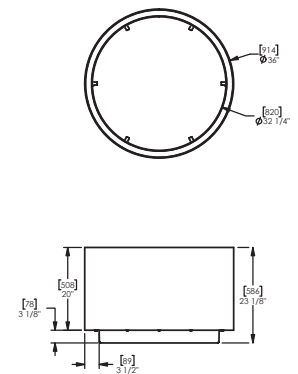

## Lakeside Planter

The Lakeside Planter is the newest addition to the popular line of site elements designed by award-winning architect, Margaret McCurry. The planter has a simple steel cylinder shell, designed to compliment Lakeside benches and litter bins. The steel shell features decorative grass or leaf patterns incised by state-of-the-art plasma-cutting technology. Special patterns can be created for signature applications. Planters come standard with a black liner and a removable steel body.

### Specification:

**Materials:**  
Body - steel

### Dimensions

H: 586mm  
Dia: 914mm

(Technical Drawings for variants available on request)

**artform**  
urban furniture