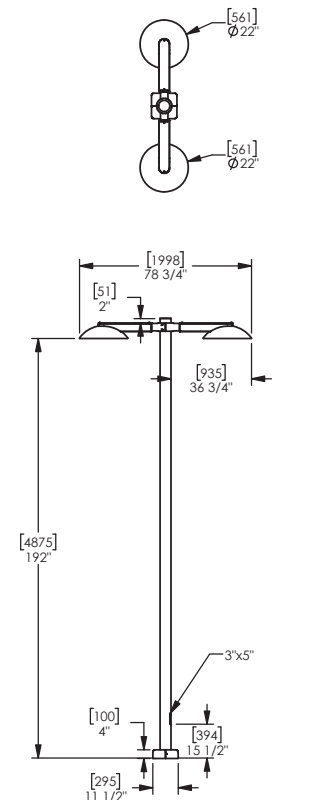

### Specification:

**Materials:**  
Aluminium.

**Finishes:**  
Pangard II powder coated

### Dimensions

H: 3700mm - 7875mm  
Power supply: 100V-277V

(Technical Drawings for variants available on request)

**artform**  
urban furniture