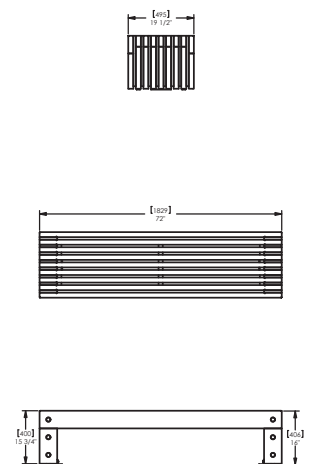

Palisade Bench

The Palisade Bench is handsome, durable and timely as ever. Offered in select timbers for indoor and outdoor applications. The Palisade Bench is constructed from solid timber, fastened together with internal steel rods. Palisade is freestanding. Anchor clips available.

Specification:

Materials:
Timber

Fixings:
Free standing. Surface mount. Below ground installation. Wall mounted.

Dimensions

H: 400mm
W: 1829 / 2440mm
D: 495mm

(Technical Drawings for variants available on request)