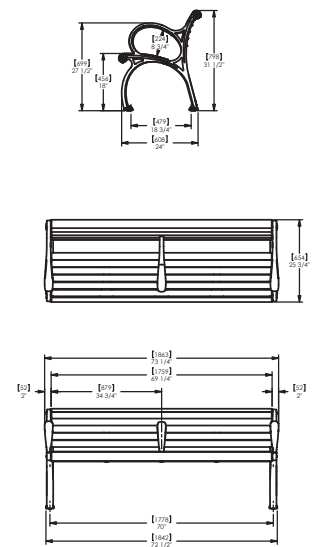

Specification:

Materials:

Aluminium. Timber

Finishes:

Pangard II powder coated

Fixings:

Free standing. Surface mount.

Dimensions

H: 798mm
W: 1863, 2440mm
D: 654mm

(Technical Drawings for variants available on request)

artform
urban furniture