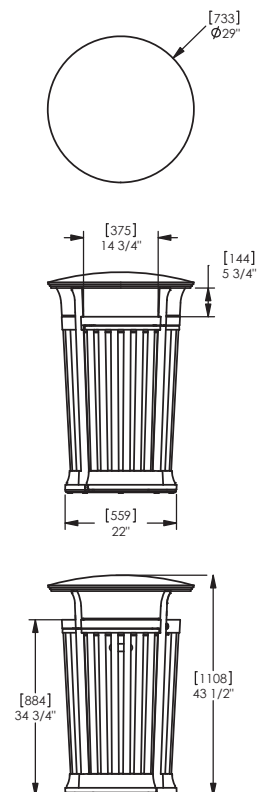

Poe Litter Bin

The Poe Litter Bins boast a refined profile and stunning structural detail that belies their humble function. Poe has a large 128L capacity which is manufactured from heavy-duty cast aluminium with a cast iron base. The litter bin also has a side door for easing emptying.

Specification:

Materials:
Steel.

Finishes:
Panguard II powder coated.

Fixings:
Free standing. Surface mounted.

Dimensions

H: 1108mm
Dia: 733mm

(Technical Drawings for variants available on request)

artform
urban furniture