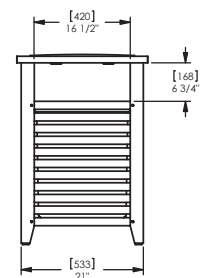

Specification:

Materials:
Timber. Aluminium

Fixings:
Freestanding. surface mounted.

Dimensions

H: 830mm
W: 572mm
D: 572mm

(Technical Drawings for variants available on request)

artform
urban furniture