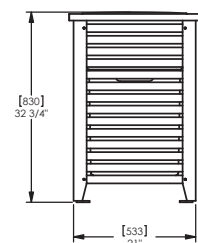

Wellspring Litter Bin

The Wellspring Collection designed by landscape architect Robert Chipman, includes a dining table, chair, bench, litter bin and side table. Wellspring is handsome teak furniture with subtle design features to make life easier. Robust, durable commercial furniture, the collection serves equally well in other outdoor environments in which good design is prized.

Specification:

Materials:
Timber. Aluminium

Fixings:
Freestanding. surface mounted.

Dimensions

H: 830mm
W: 572mm
D: 572mm

(Technical Drawings for variants available on request)

artform
urban furniture