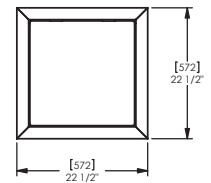

Specification:

Materials:
Timber. Aluminium

Fixings:
Freestanding. surface mounted.

Dimensions

H: 830mm
W: 572mm
D: 572mm

(Technical Drawings for variants available on request)

artform
urban furniture