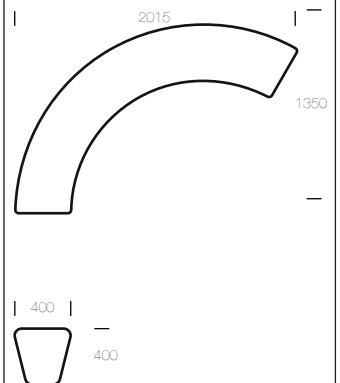

Dimensions

L: 2015mm
W: 1350mm
H: 400mm

artform
urban furniture