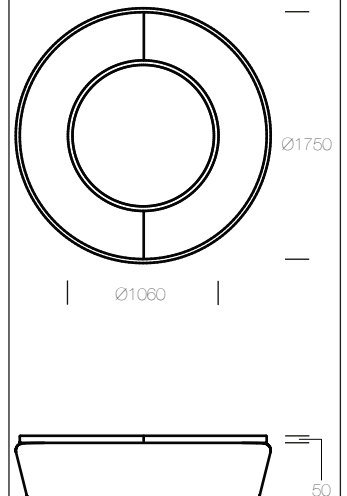

Long Velcro-strips sewn onto cushion and 8 corresponding pieces of Velcro attached to the LOOP bench with staples.

Specification:

Materials:

Seat - Rotation moulded polyethylene
Cushion - Leatherette (vinyl + polyester)

Dimensions

Dia: 1750mm
H: 450mm

artform
urban furniture