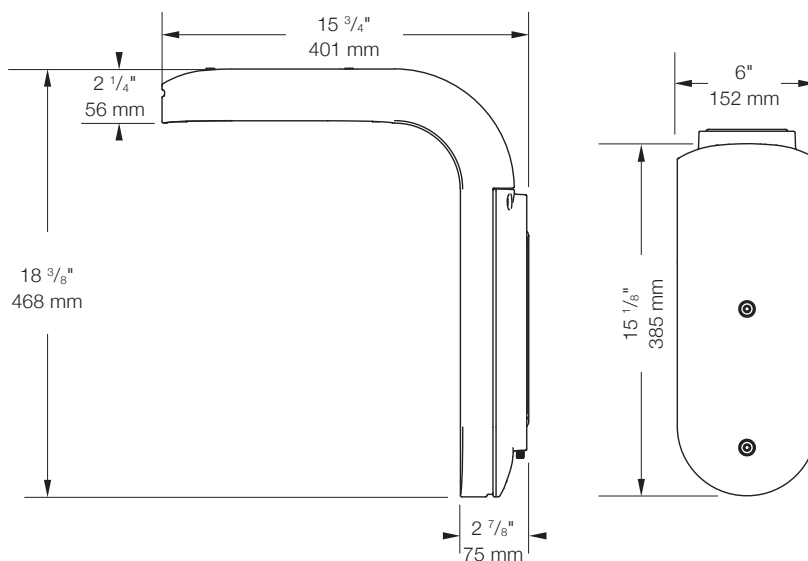

Specification:

Materials:

Post - cast aluminium

Dimensions

H: 468mm
W: 152mm
D: 401mm

Light Output
(Lumens): 2072

Watts: 28

Lumens Per Watt
(Efficacy): 74

Colour Accuracy: 82

(Technical Drawings for variants available on request)

artform
urban furniture