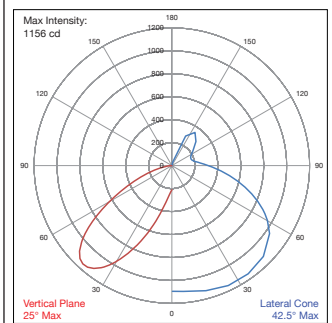

Specification:

Materials:

Post - cast aluminium

Dimensions

H: 468mm
W: 152mm
D: 401mm

Light Output
(Lumens): 2072

Watts: 28

Lumens Per Watt
(Efficacy): 74

Colour Accuracy: 82

(Technical Drawings for variants available on request)

artform
urban furniture