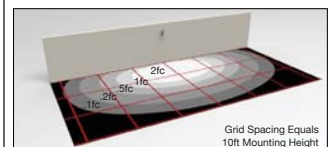

(Technical Drawings for variants available on request)

artform
urban furniture