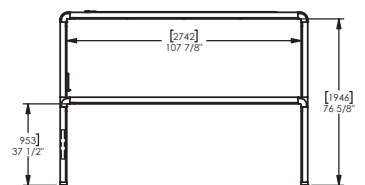

With the canopy, GO provides a sense of shelter, glare reduction for better visibility on mobile devices, and capability for lighting, display mounting and solar power.

Dimensions

Height: 1029mm
Width: 2896mm
Depth: 762mm