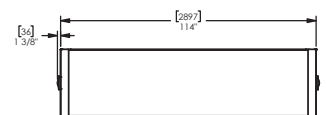

With the canopy, GO provides a sense of shelter, glare reduction for better visibility on mobile devices, and capability for lighting, display mounting and solar power.

Dimensions

Height: 1029mm
Width: 2896mm
Depth: 762mm