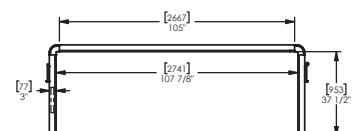

With the canopy, GO provides a sense of shelter, glare reduction for better visibility on mobile devices, and capability for lighting, display mounting and solar power.

Dimensions

Height: 1029mm
Width: 2896mm
Depth: 762mm