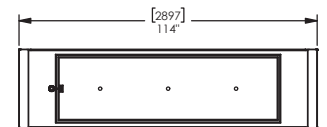

GO Outdoor Table

The GO Outdoor Table brings a new dimension to the communal table with integrated power that enables people to stay connected outdoors, in the places where they live, learn, work, care, play and travel. Available in dining and standing heights, GO supports formal and informal activities, individuals and groups, in a variety of postures: sitting, standing or leaning.

GO has an appealing sleek and simple profile, a smooth, flat top that provides an ideal surface for writing, and rounded edges that offer a comfortable position for hands and arms when using laptops and tablets. Its frame is hollow similar an aircraft wing, channeling technology out of sight.

With the canopy, GO provides a sense of shelter, glare reduction for better visibility on mobile devices, and capability for lighting, display mounting and solar power.

Dimensions

Height: 1029mm
Width: 2896mm
Depth: 762mm