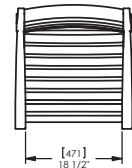

Wellspring Chair

The Wellspring range is a handsome teak furniture family, which displays subtle design features that make it easy to sit, settle, reach and rise. This collection is one of a kind, created with retirement and healthcare settings in mind. Contoured sitting positions, curved back and extra slats provide added comfort and support. Higher arms with extended ends for gripping helps assist sitters as they rise from the seat. Freestanding glides are standard on all chairs.

Specification:

Materials:
Timber

Fixings:
Free Standing

Dimensions

H: 865mm
W: 544mm
D: 605mm

(Technical Drawings for variants available on request)