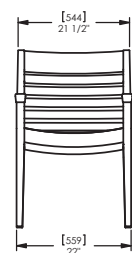

Specification:

Materials:
Timber

Fixings:
Free Standing

Dimensions

H: 865mm
W: 544mm
D: 605mm

(Technical Drawings for variants available on request)