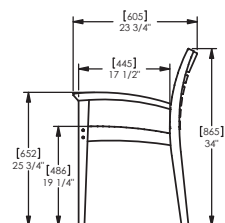

Specification:

Materials:
Timber

Fixings:
Free Standing

Dimensions

H: 865mm
W: 544mm
D: 605mm

(Technical Drawings for variants available on request)