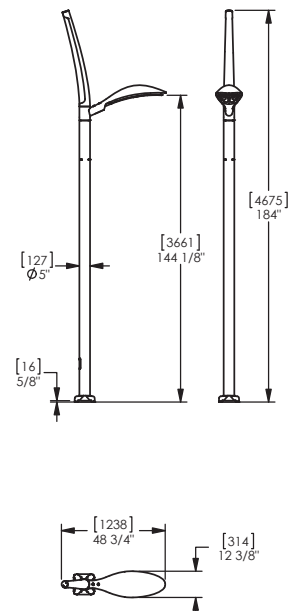

Signal Street Lighting

Signal is a high-performance LED light and a new addition to the 35 Collection of integrated site elements. Innovative in technology and design, its cast aluminium luminaires hold multiple arrays of LEDs in tri-board formations, each with its own acrylite lens for economy of replacement and repair. A reveal between the luminaire head and the cartridge holding the LEDs provides a pleasing visual detail as it reduces weight and dissipates heat. Signal is offered in pedestrian and streetscape versions, with a single luminaire and with dual luminaires mounted back-to-back. The taller streetscape pole can accommodate a pedestrian and streetscape luminaire at different heights on a single aluminium pole.

Specification

Materials

Post - cast aluminium

Dimensions

H: 4675/7600mm
 W: 314/400mm
 D: 945/150mm
 Power supply:
 100v-277V

(Technical Drawings for variants available on request)