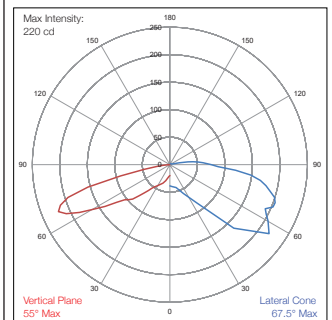

### Dimensions

H: 920mm  
W: 254mm  
D: 203mm

Light Output  
(Lumens): 197

Watts: 4.1

Lumens Per Watt  
(Efficacy): 48

Colour Accuracy: 83

(Technical Drawings for variants available on request)