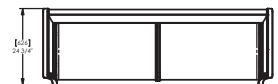

### Dimensions

H: 814mm  
 W: 1881mm  
 D: 626mm

(Technical Drawings for variants available on request)