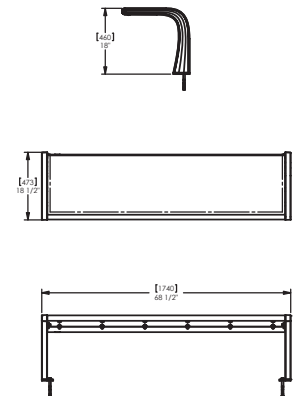

Stay Bench

The Stay Bench is available either surface mounted or embedded. The 35 Collection is the next generation of outdoor furniture for the way we live, work, learn and play. Stay is a cantilever bench distinguished by a wide, graceful supporting arc. Its form is timeless and organic, appearing to grow from the ground like a blade of grass.

Specification:

Materials:

Frame - powder coated steel
Seat - aluminium

Dimensions

H: 460/510mm
W: 1740mm
D: 473mm

(Technical Drawings for variants available on request)