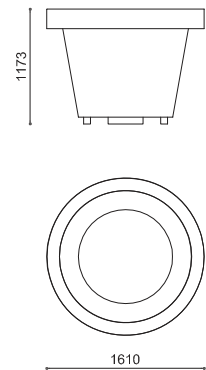

Size

The Size Planter is an open barrel steel planter which is available in three sizes. The planter is made of Corten steel sheet and equipped with a free standing base to move it around. Arranged for LED lighting (upon request with an extra charge).

Dimensions

H: 973-1173mm
Dia: 1080-1610mm

(Technical Drawings for variants available on request)