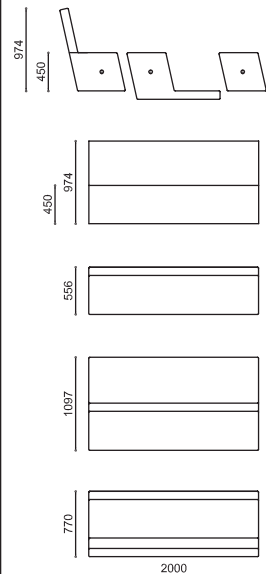

## Anastasio-Makatite-Realgar Bench

Monolithic flat bench made out of reconstituted marblestone or granite. The bench is supplied with reinforced bushes for lifting and simple positioning on the ground. Upon request the bench can be supplied with a backrest in steel tube or exotic wood. When combined these three elements can create simple yet stunning seating arrangements, which can also act as a retaining system to raised soft landscaping schemes.

### Specification

### Dimensions

H: 450mm  
W: 2000mm  
D: 556mm

(Technical Drawings for variants available on request)