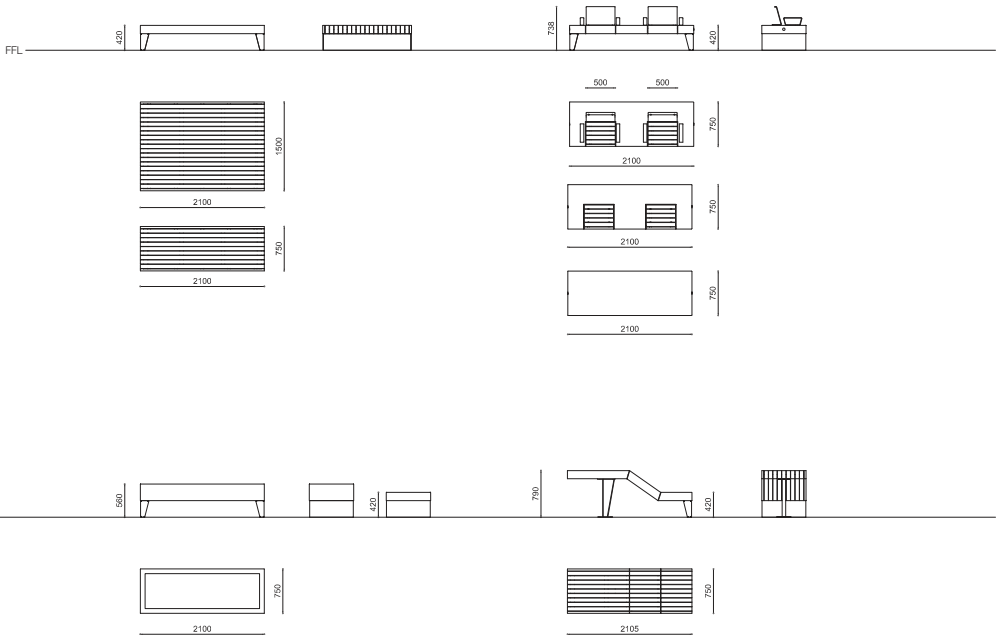

Isola Urbana

The Isola Urbana also referred to as the Urban Island, comprises of seating, table and planter configurations. The Benches are a basic 2100 x 750 mm construction of High Performance Concrete (HPC) modules or exotic/larch wood modules with powder coated steel supports. There is also a complementary wooden chaise-lounge with steel supports. Powder coated steel seat backs and armrests are also available. The planters are powder coated steel and are available in various heights. Integrated LED lighting is available upon request and all variations are pre-drilled for ground anchors.

Dimensions

H: 420 / 738 / 560 / 790mm
 W: 2100 / 2105mm
 D: 750 / 1500mm

(AutoCAD Technical Drawings for variants available)