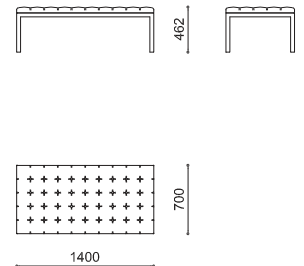

Pad

The Pad Bench is a playful representation in High-Performance Concrete (HPC), inspired by old upholstered pianist seats. Its clever design includes holes in the place of where upholstered buttons would normally be, to allow for water run-off. Available in Velvet finish. Free standing with pedestals or installation with threaded bars.

Dimensions

H: 462mm
W: 1400mm
D: 700mm

(Technical Drawings for variants available on request)