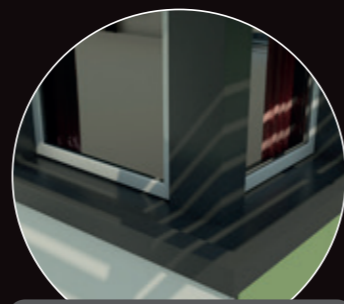

Inset Balcony Cladding