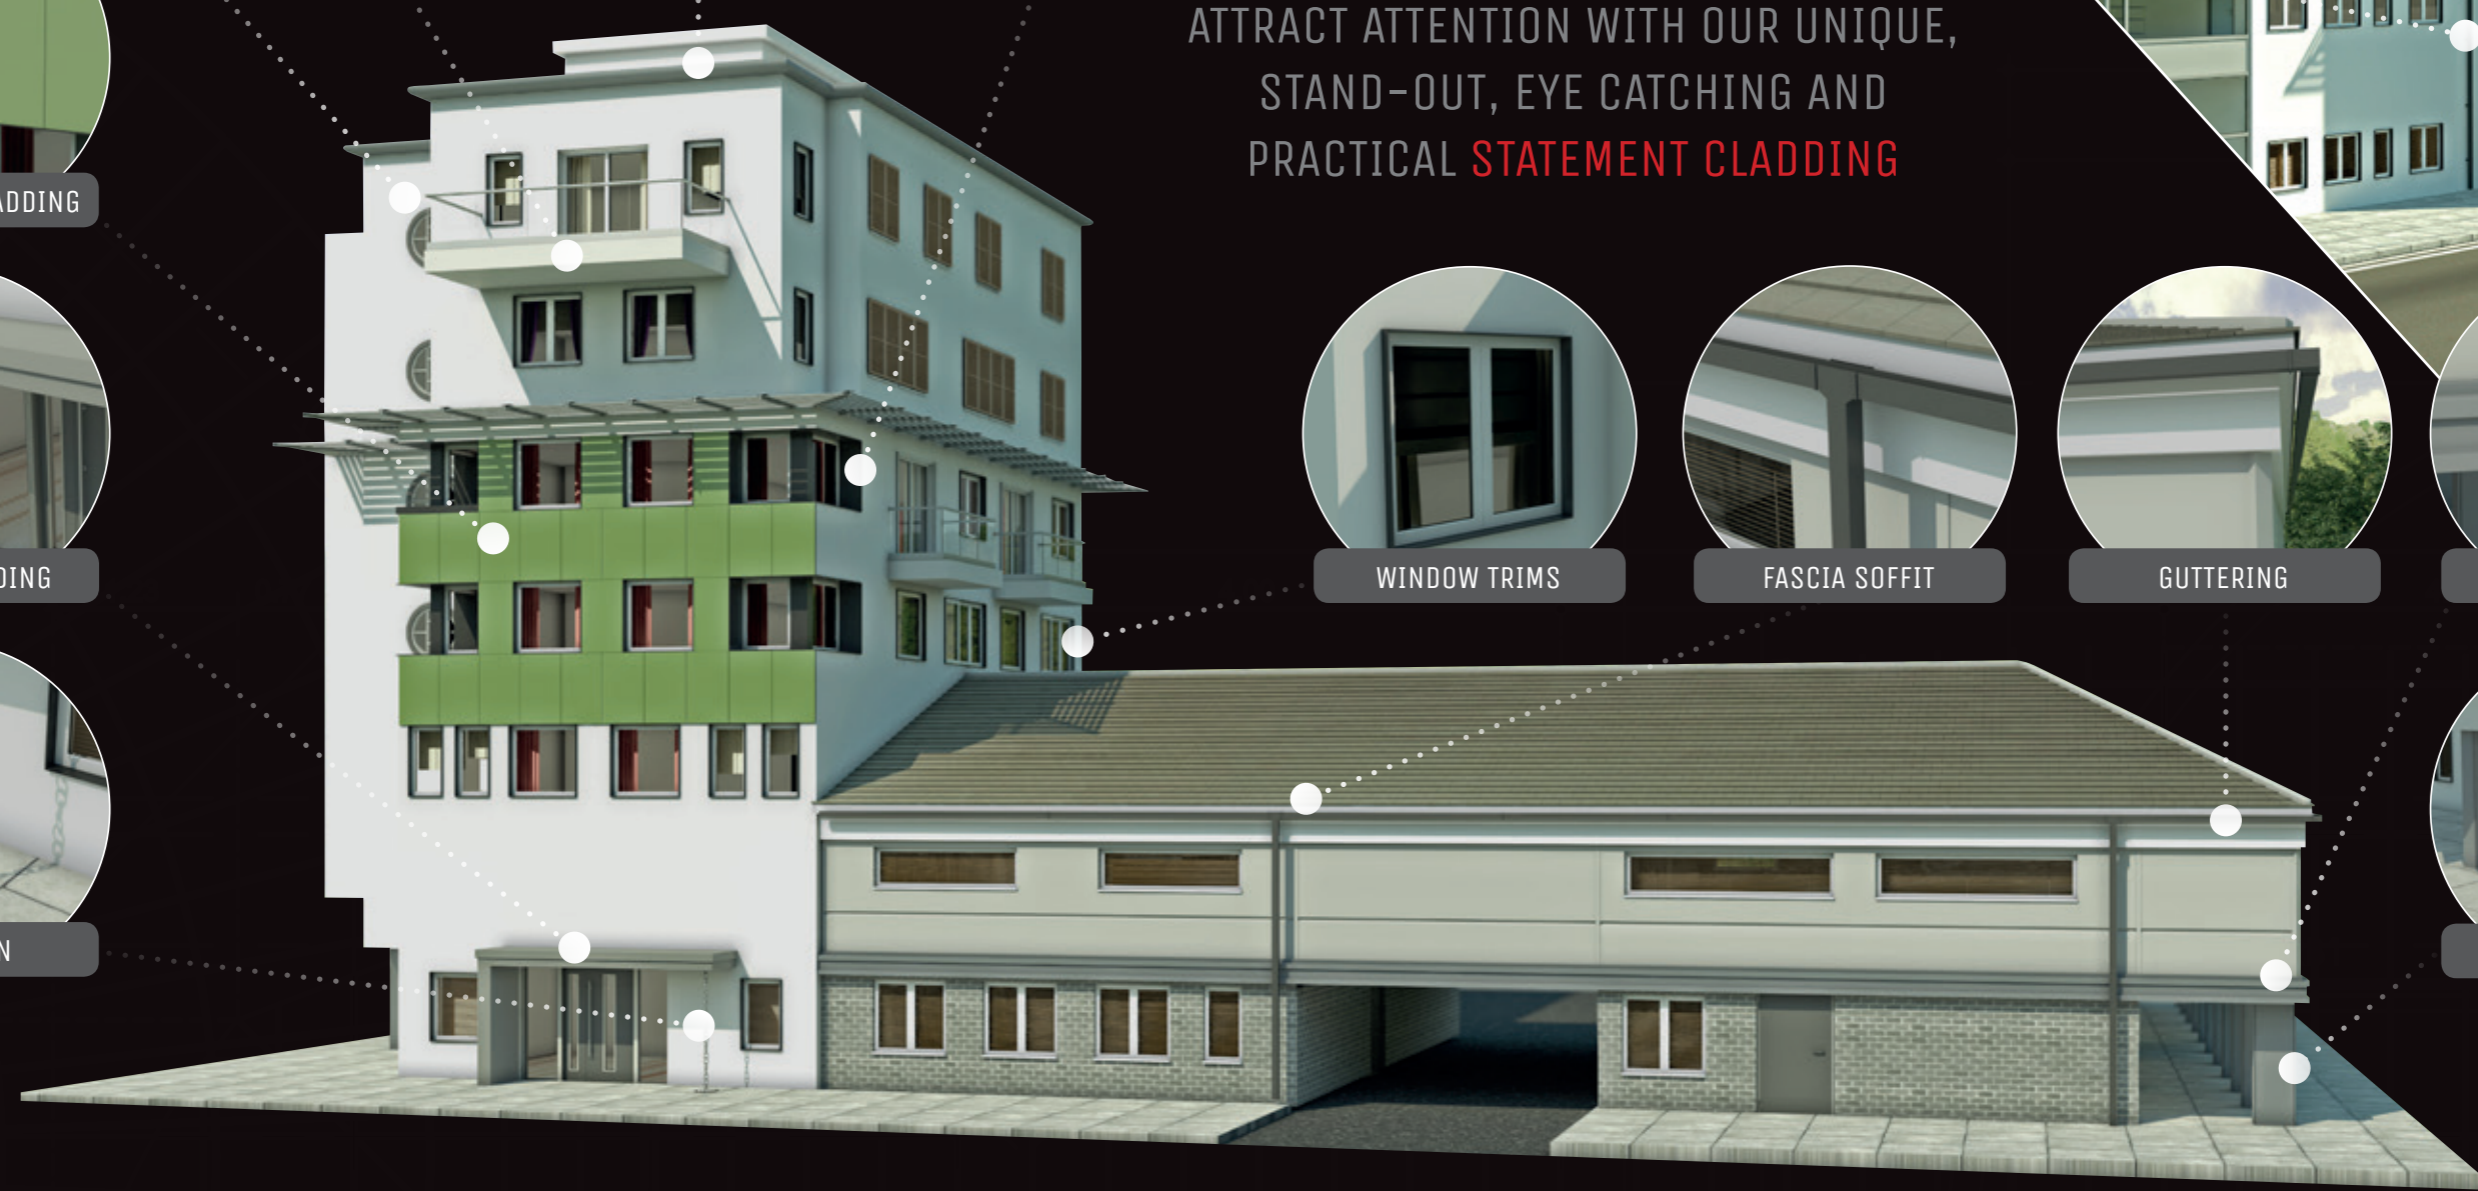

"THE WORKS WERE DESIGNED AND DELIVERED AS QUOTED: WITHIN PROGRAMME AND BUDGET, OFFERING UP FRONT DESIGN ADVICE AND ALTERNATIVE VALUE ENGINEERING SOLUTIONS." GALLIFORD TRY

FASCIA SOFFIT

- Wide and adaptable product range
- Suitable for most eaves configurations
- Overcomes building tolerances

Rainwater Pipe

Parapet Capping

Rainscreen Cladding

Canopy Cladding

Rain Chain

ATTRACT ATTENTION WITH OUR UNIQUE, STAND-OUT, EYE CATCHING AND PRACTICAL **STATEMENT CLADDING**

Window Trims

Fascia Soffit

Guttering

Feature Beam

Column Casing

OUR EXPERIENCED AND KNOWLEDGEABLE TEAM ENSURE WE **RUN-TO-TIME, EVERY TIME!**

PROPOSAL

FRONT LOAD THE DESIGN

ORDER

UNDERSTAND THE COMPLEXITIES