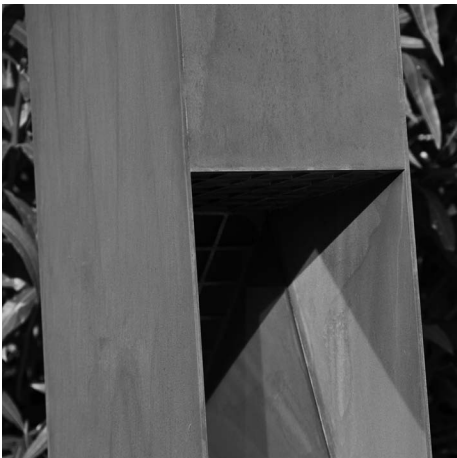

Claudi Aguiló, Xavier Nogués
1998

Sturdy inclined box made of Corten steel that emits oblique light downwards only, thereby minimising light pollution.

A logo can also be embossed to advertise a place or organisation, giving it an added function.

Robusta caja inclinada de acero cortén, de emisión de luz rasante que minimiza la contaminación lumínica gracias a una nula emisión de luz hacia el hemisferio superior.

Permite la inclusión de un logo troquelado, mediante el que podemos publicitar con su presencia un lugar o una entidad, añadiendo un reclamo a su función.

Materials and finishes

Tetrahedron of Corten steel sheet and internal reflector inclined on a polished AISI 304 stainless steel sheet, (also available in AISI 316 stainless steel; prices upon request).

Luminaire

Equipped with a 20 W LED technology module protected by a polycarbonate diffuser cover and stainless steel grate.

20 W 9 LED (3000 K, 700 mA)

Installation and maintenance

Fixed with 4 steel anchor bolts with anti-rust protection sunk into the concrete.