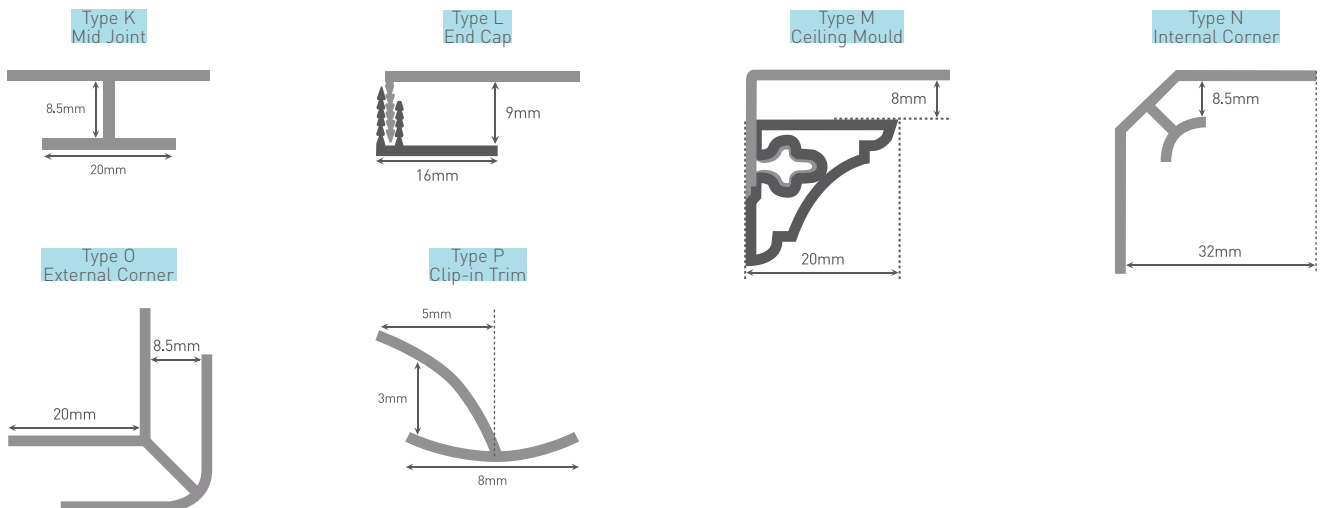

MULTIPANEL™ CEILINGS

PRODUCT DATA SHEET

Multipanel™ Ceilings is made from 8mm PVC with a decorative face. All panels have a tongue and grooved long edge.

Size/Weight

Panel Size	2700 x 250 x 8mm
Panels/pack	4
Pack Coverage	2.7m ²
Pack Weight	9.72kg

Colours

6 decors are available to order from stock

Accessories

Multipanel™ Ceilings PVC edge profiles 2.7m long are available in six profiles and two finishes:

Cleaning

The panels should be cleaned using warm water and a non abrasive mild detergent (*not bleach*). Scouring products or powders should **not** be used.

Fire Rating

Multipanel™ Ceilings carries a class 1 surface spread of flame fire rating.

Profiles are available in bright silver and white. (Type P only available in silver) Type M in silver is supplied with two narrow silver strips above and below the white cove profile.