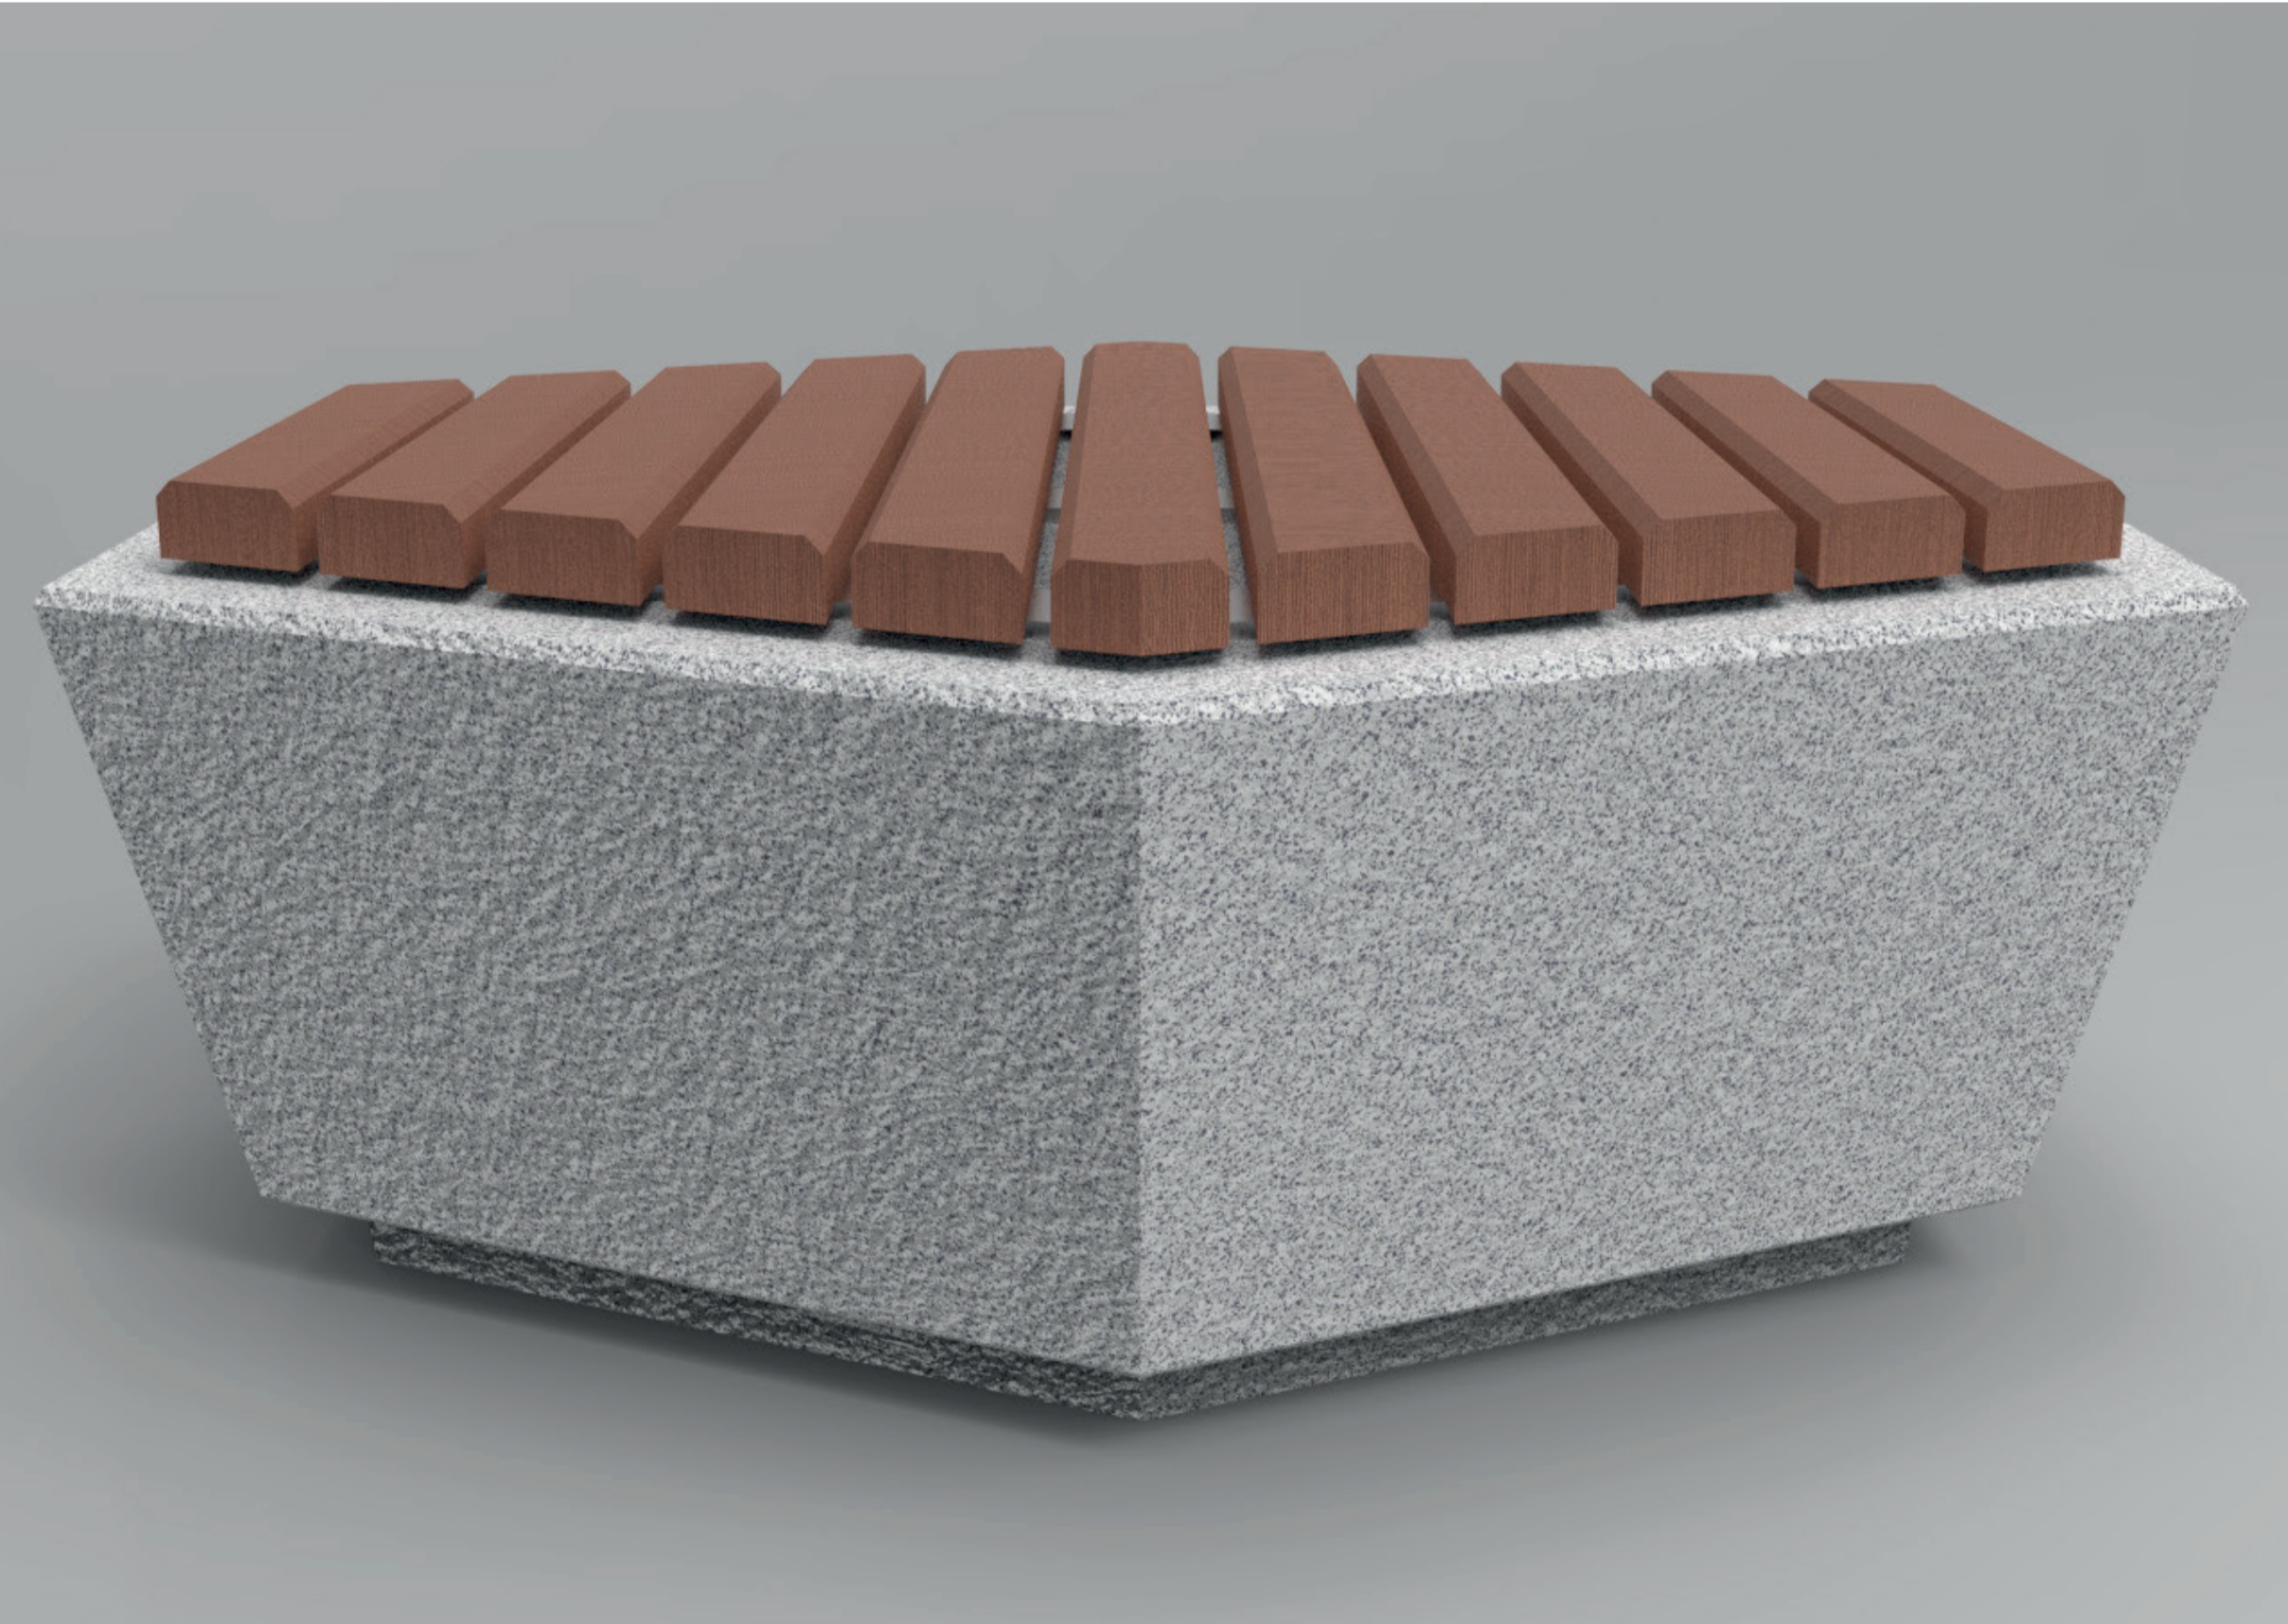

Dakota Seating (700x700)

Cumaru Wood 46 x 90 mm
All bracketry Grade 316 Stainless Steel