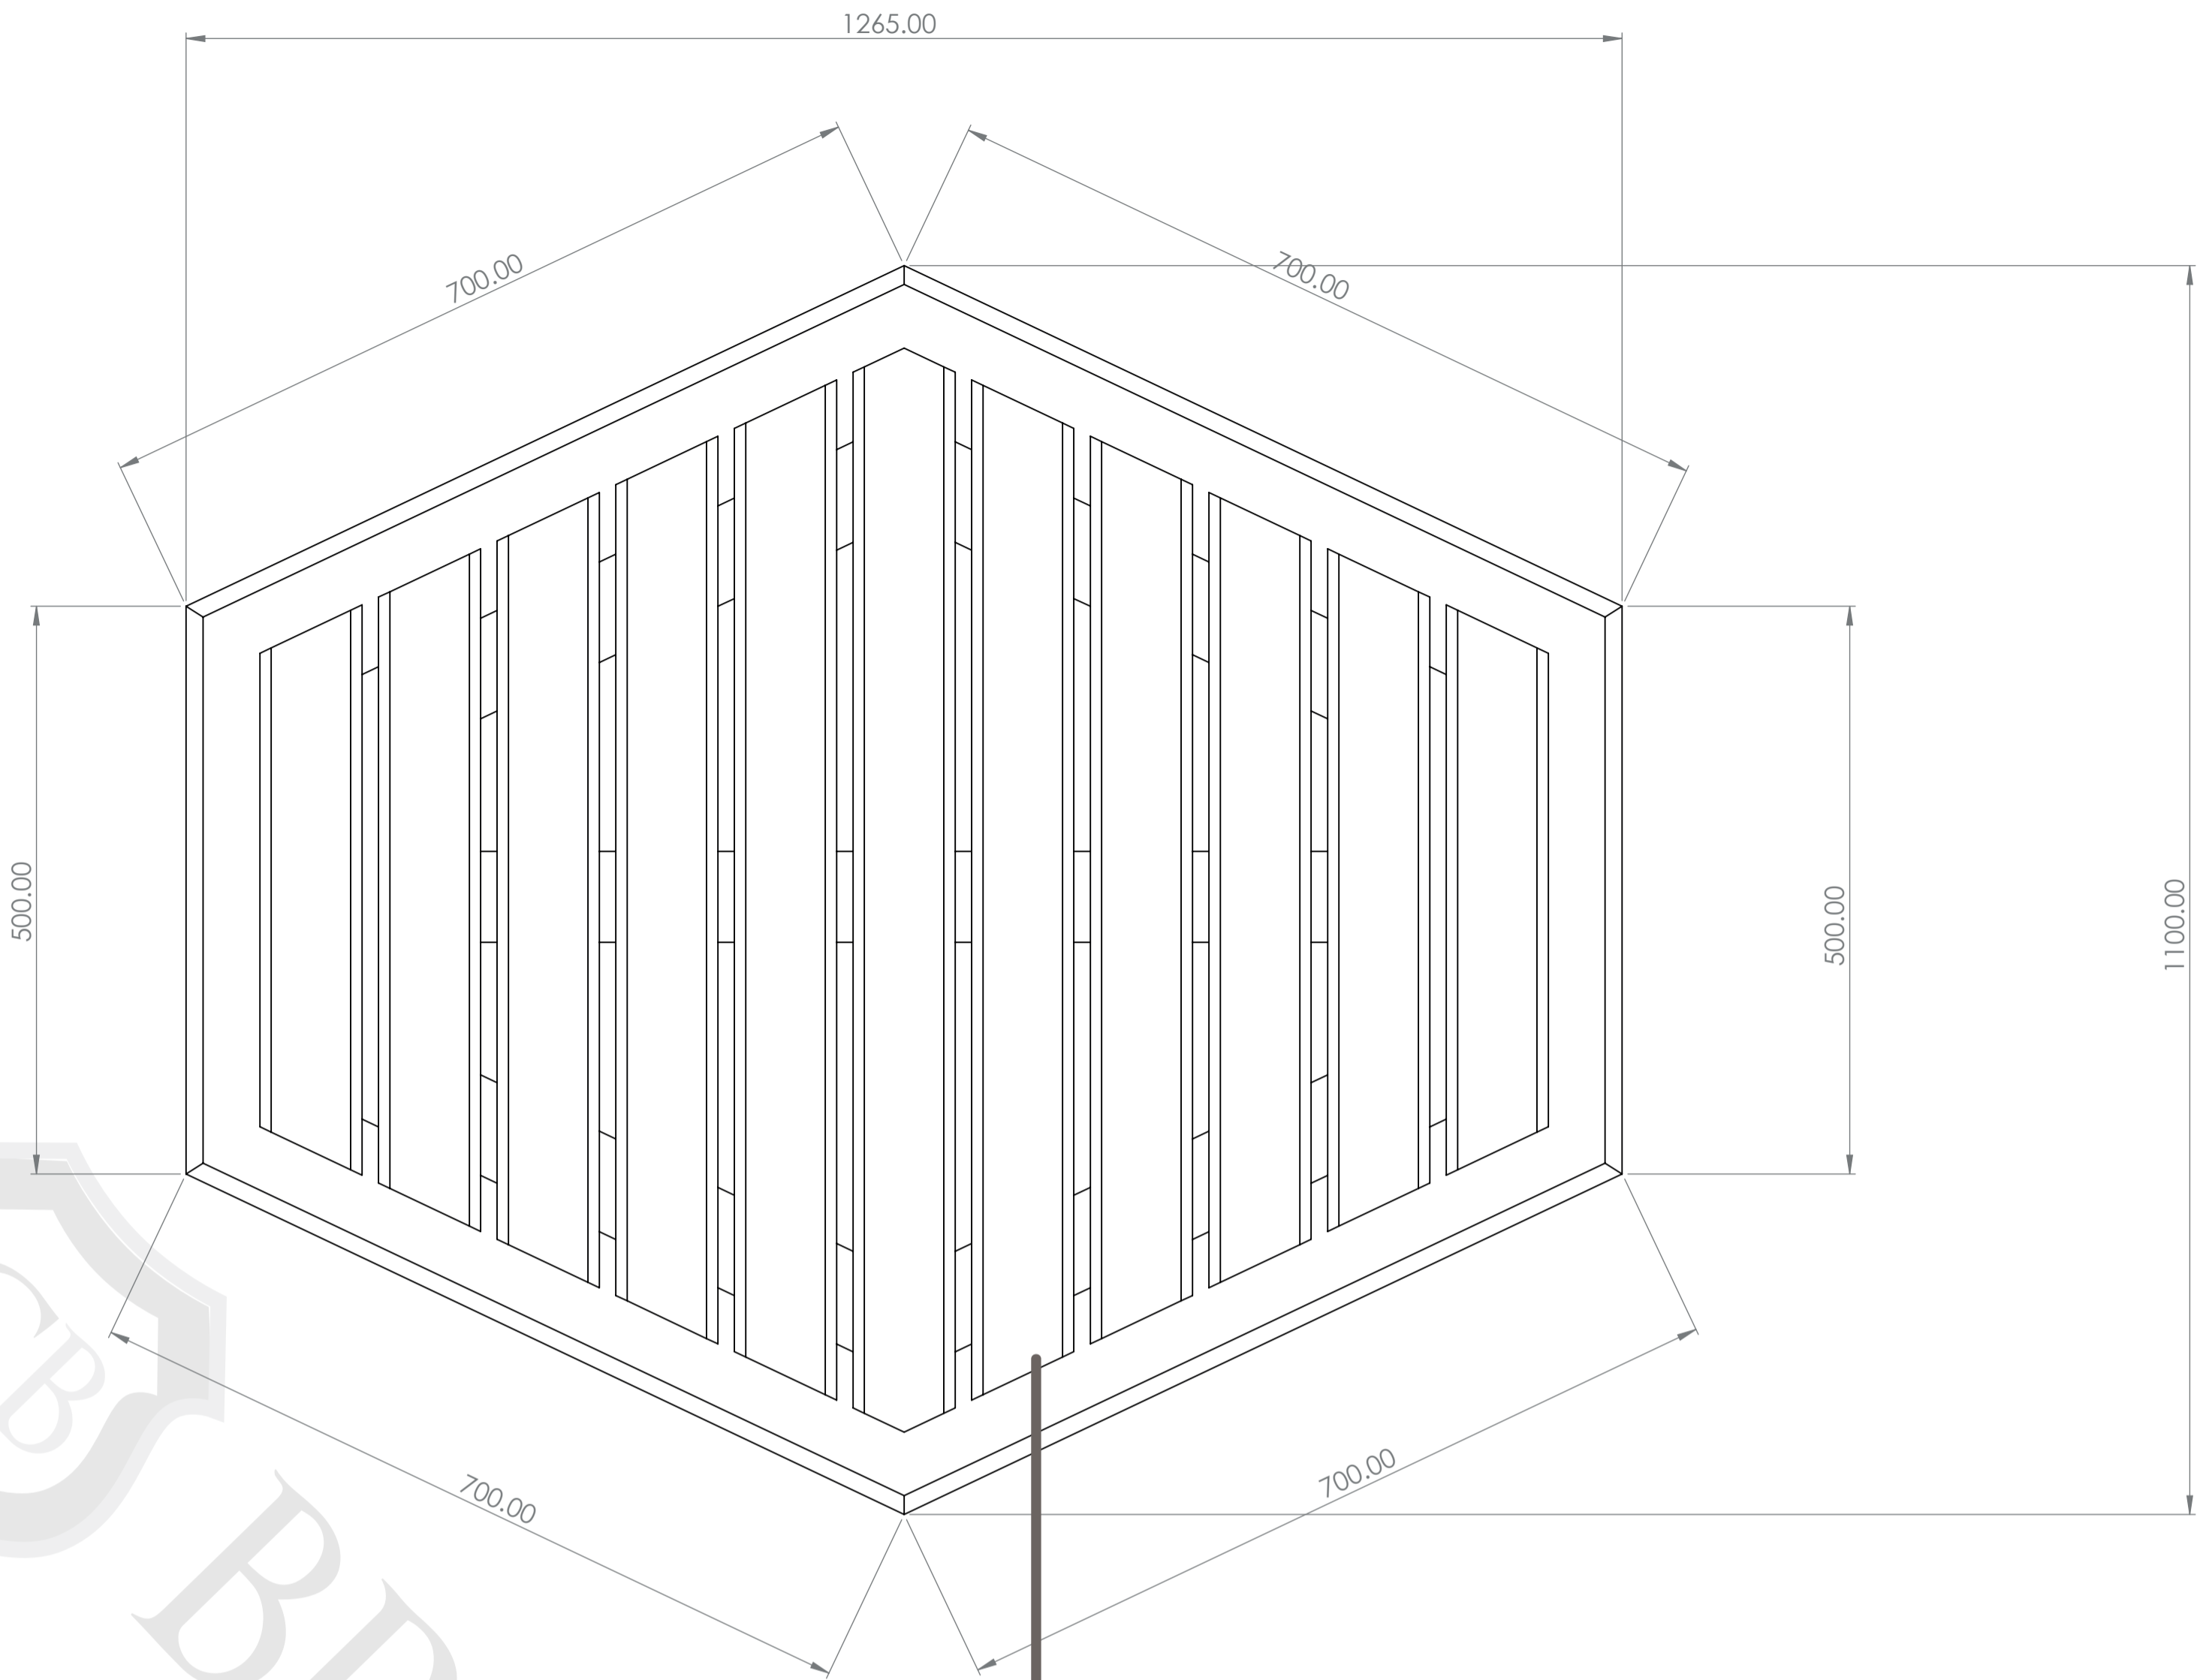

Dakota Seating (700x700)

Cumaru Wood 46 x 90 mm
All bracketry Grade 316 Stainless Steel