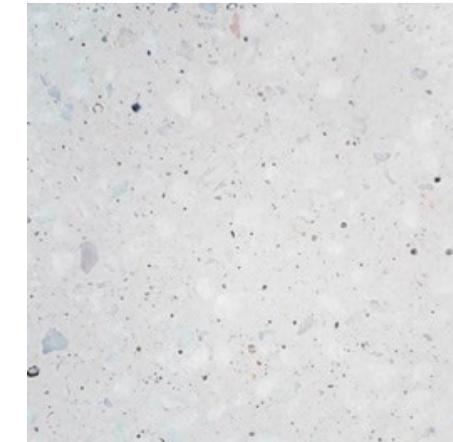

Kerry Bench

2M LONG

15MM FILLET ON ALL EDGES
TO REMOVE SHARP OBJECTS

Available in;
AP Black

CP White

1M LONG

15MM FILLET ON ALL EDGES
TO REMOVE SHARP OBJECTS