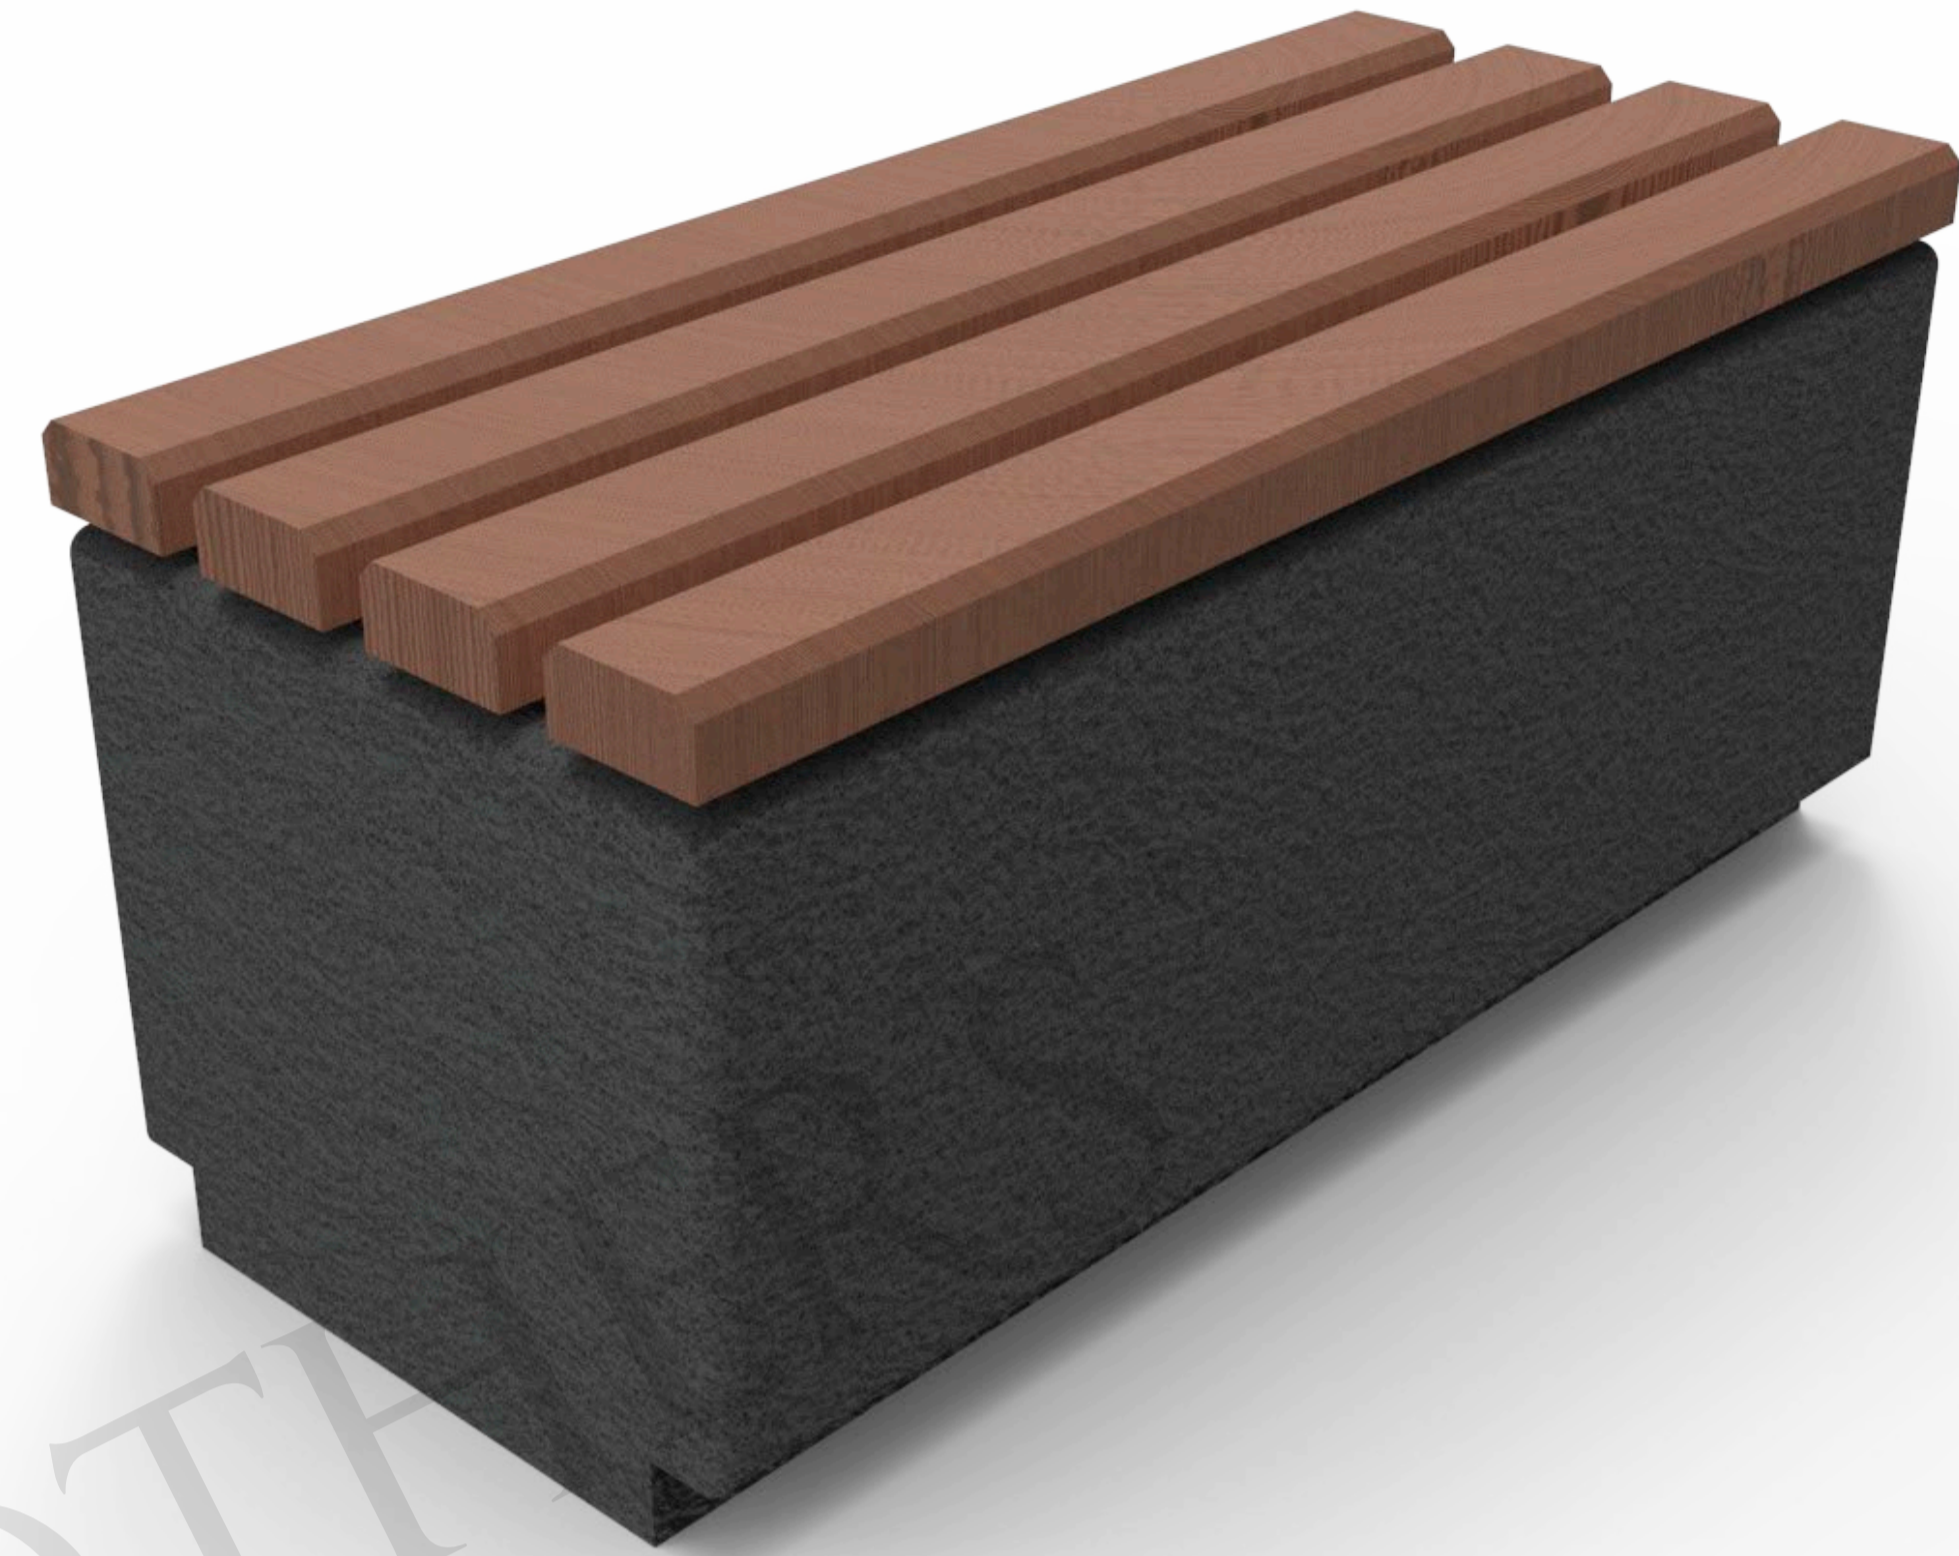

Kerry Bench

2M LONG

15MM FILLET ON ALL EDGES
TO REMOVE SHARP OBJECTS

Available in;
AP Black

CP White

1M LONG

15MM FILLET ON ALL EDGES
TO REMOVE SHARP OBJECTS