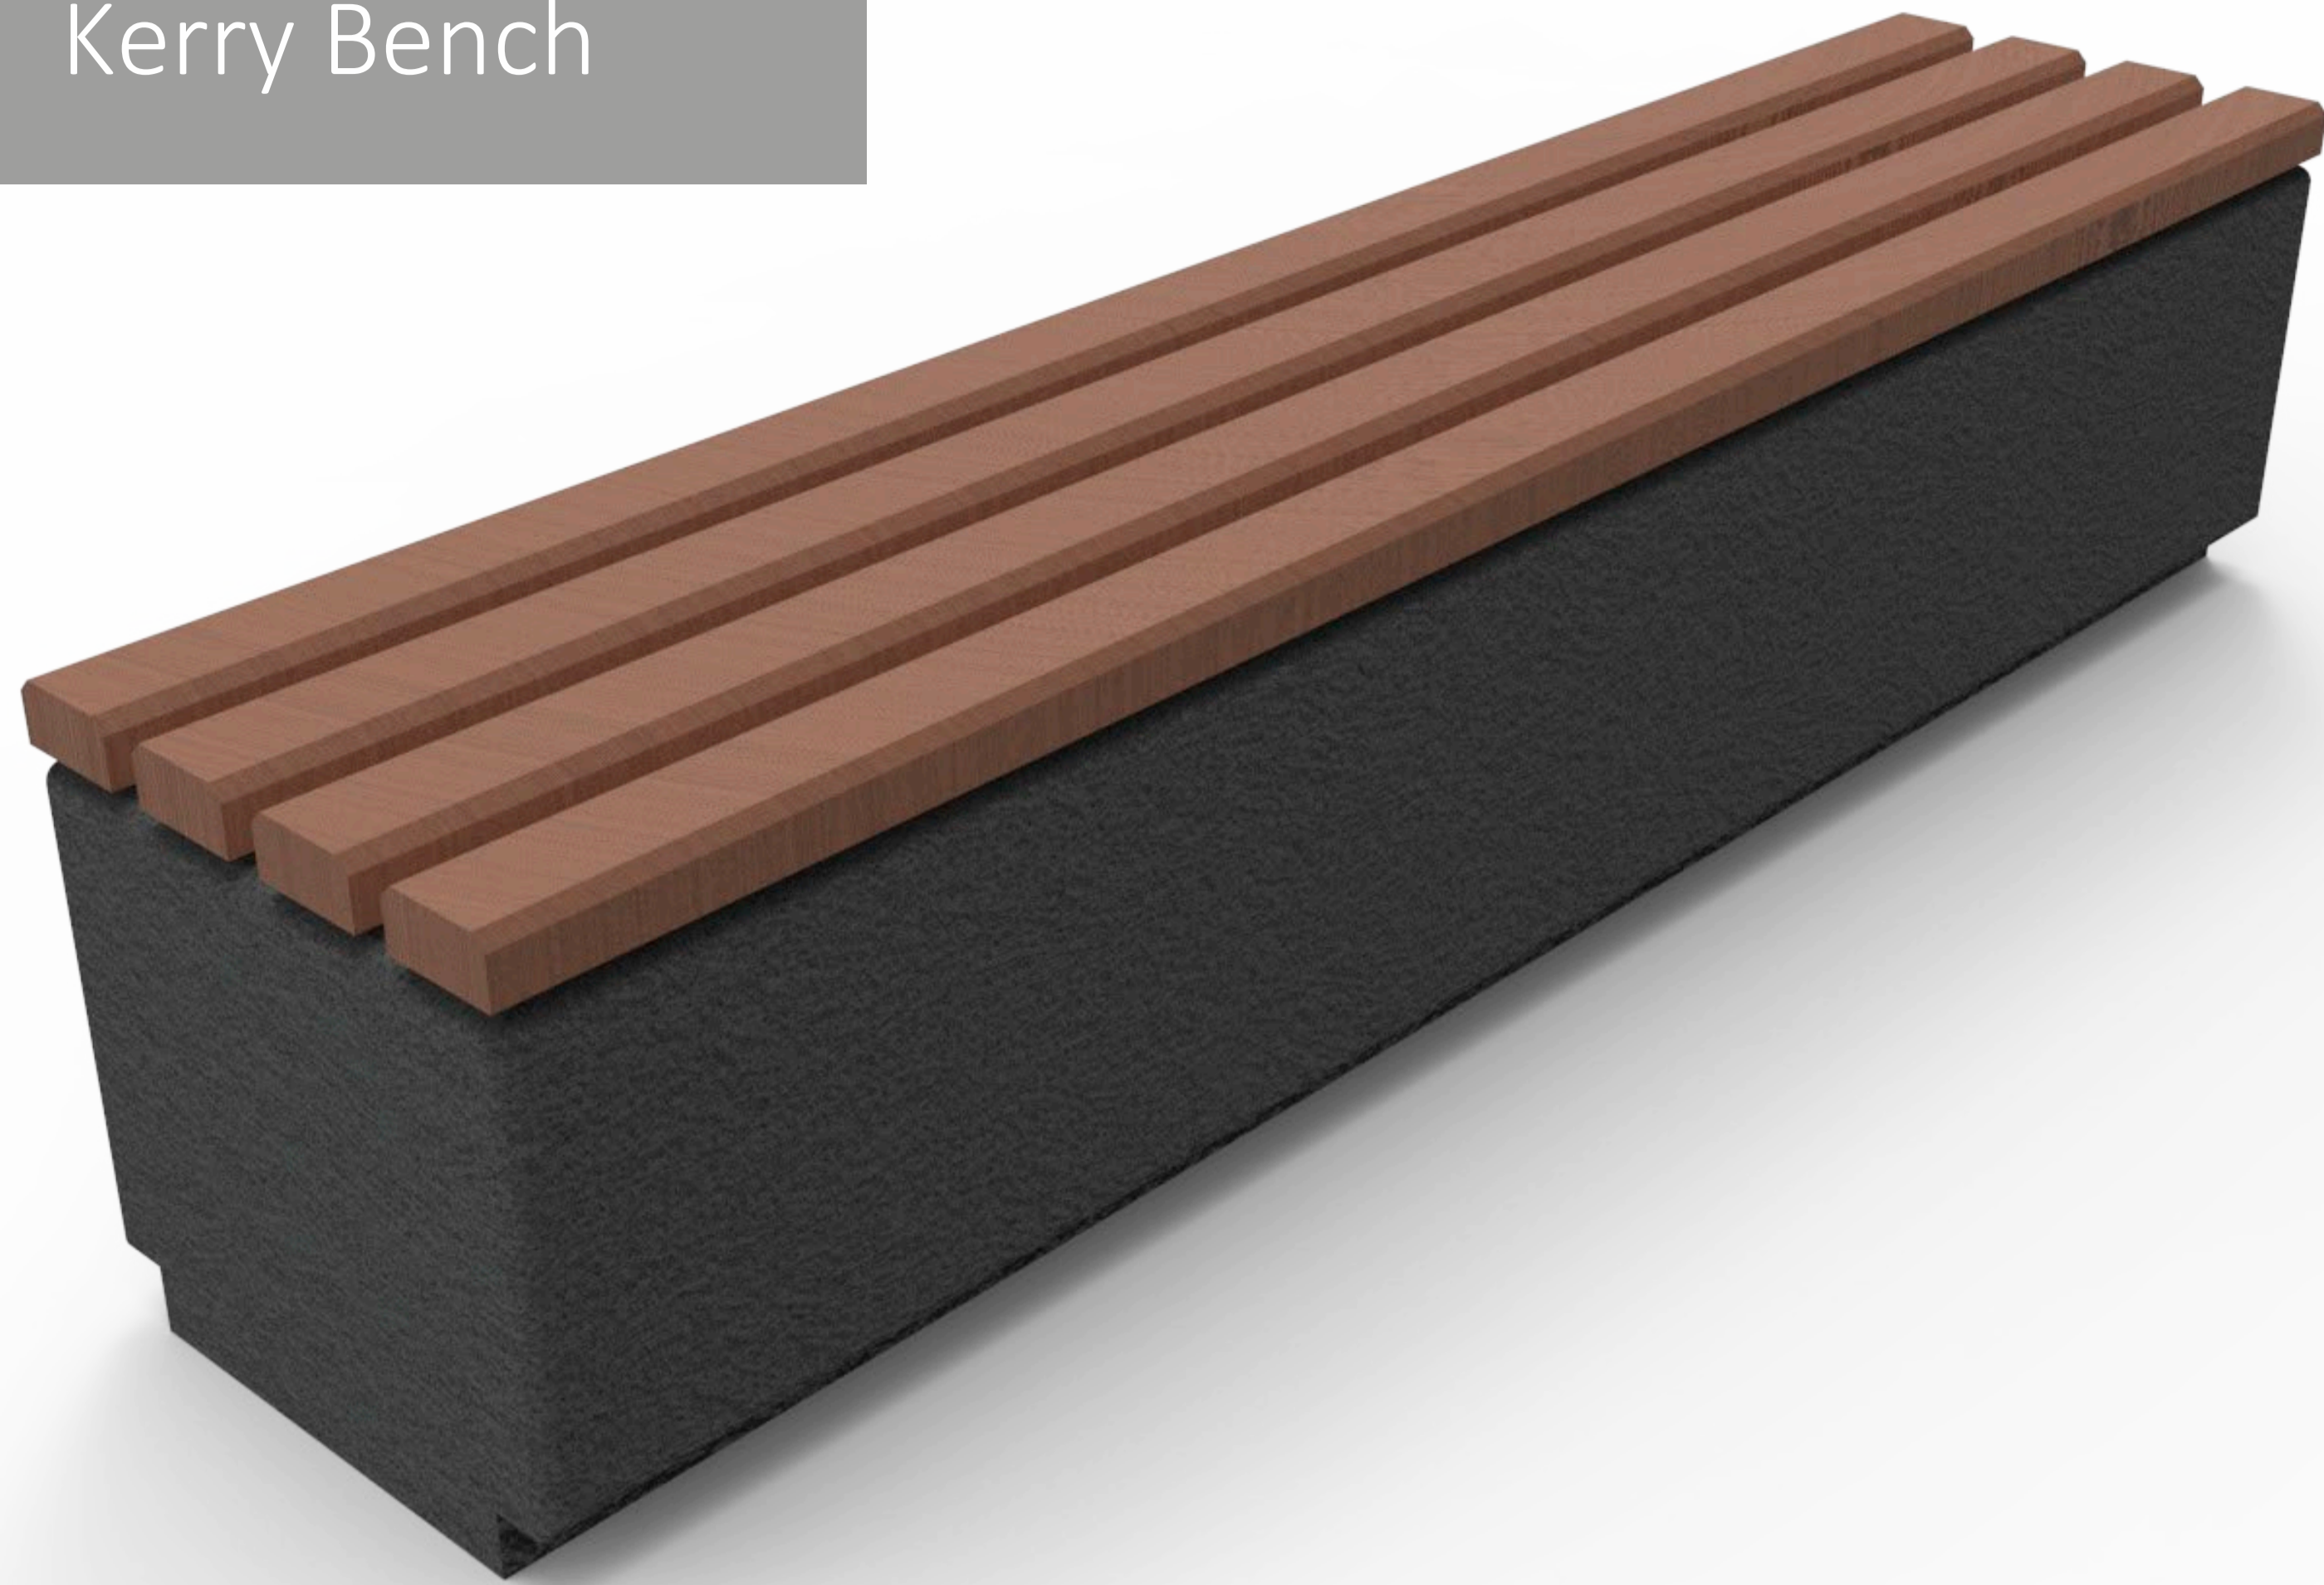

Kerry Bench

2M LONG

15MM FILLET ON ALL EDGES
TO REMOVE SHARP OBJECTS

Available in;
AP Black

CP White

1M LONG

15MM FILLET ON ALL EDGES
TO REMOVE SHARP OBJECTS