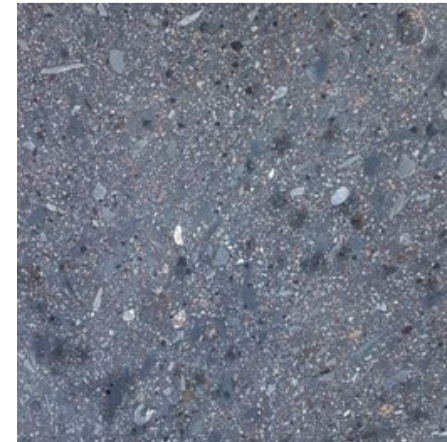

Kerry Bench

2M LONG

15MM FILLET ON ALL EDGES
TO REMOVE SHARP OBJECTS

Available in;
AP Black

CP White

1M LONG

15MM FILLET ON ALL EDGES
TO REMOVE SHARP OBJECTS