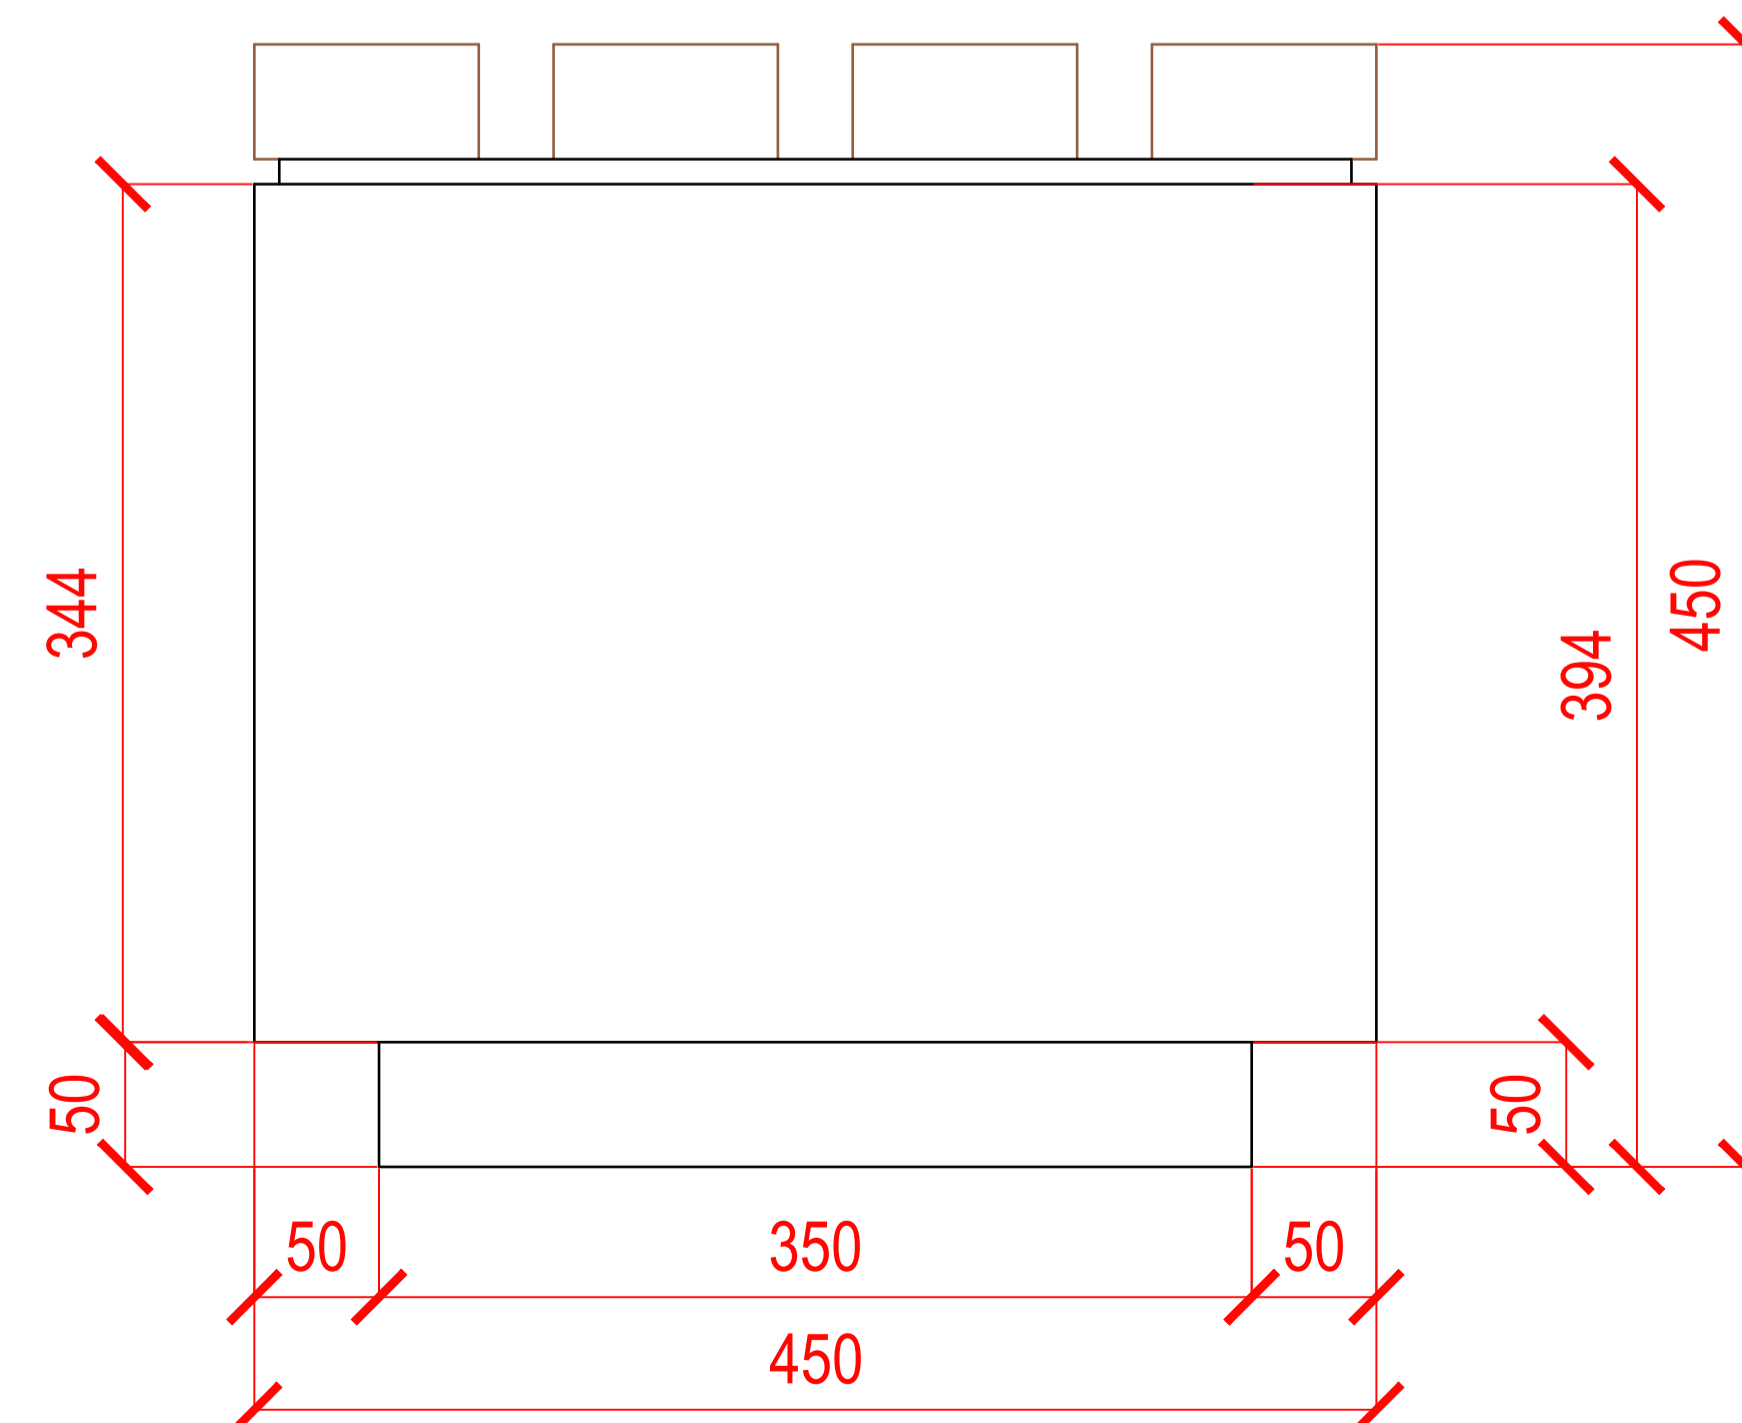

Kerry Bench

2M LONG

15MM FILLET ON ALL EDGES
TO REMOVE SHARP OBJECTS

Available in;
AP Black

CP White

1M LONG

15MM FILLET ON ALL EDGES
TO REMOVE SHARP OBJECTS