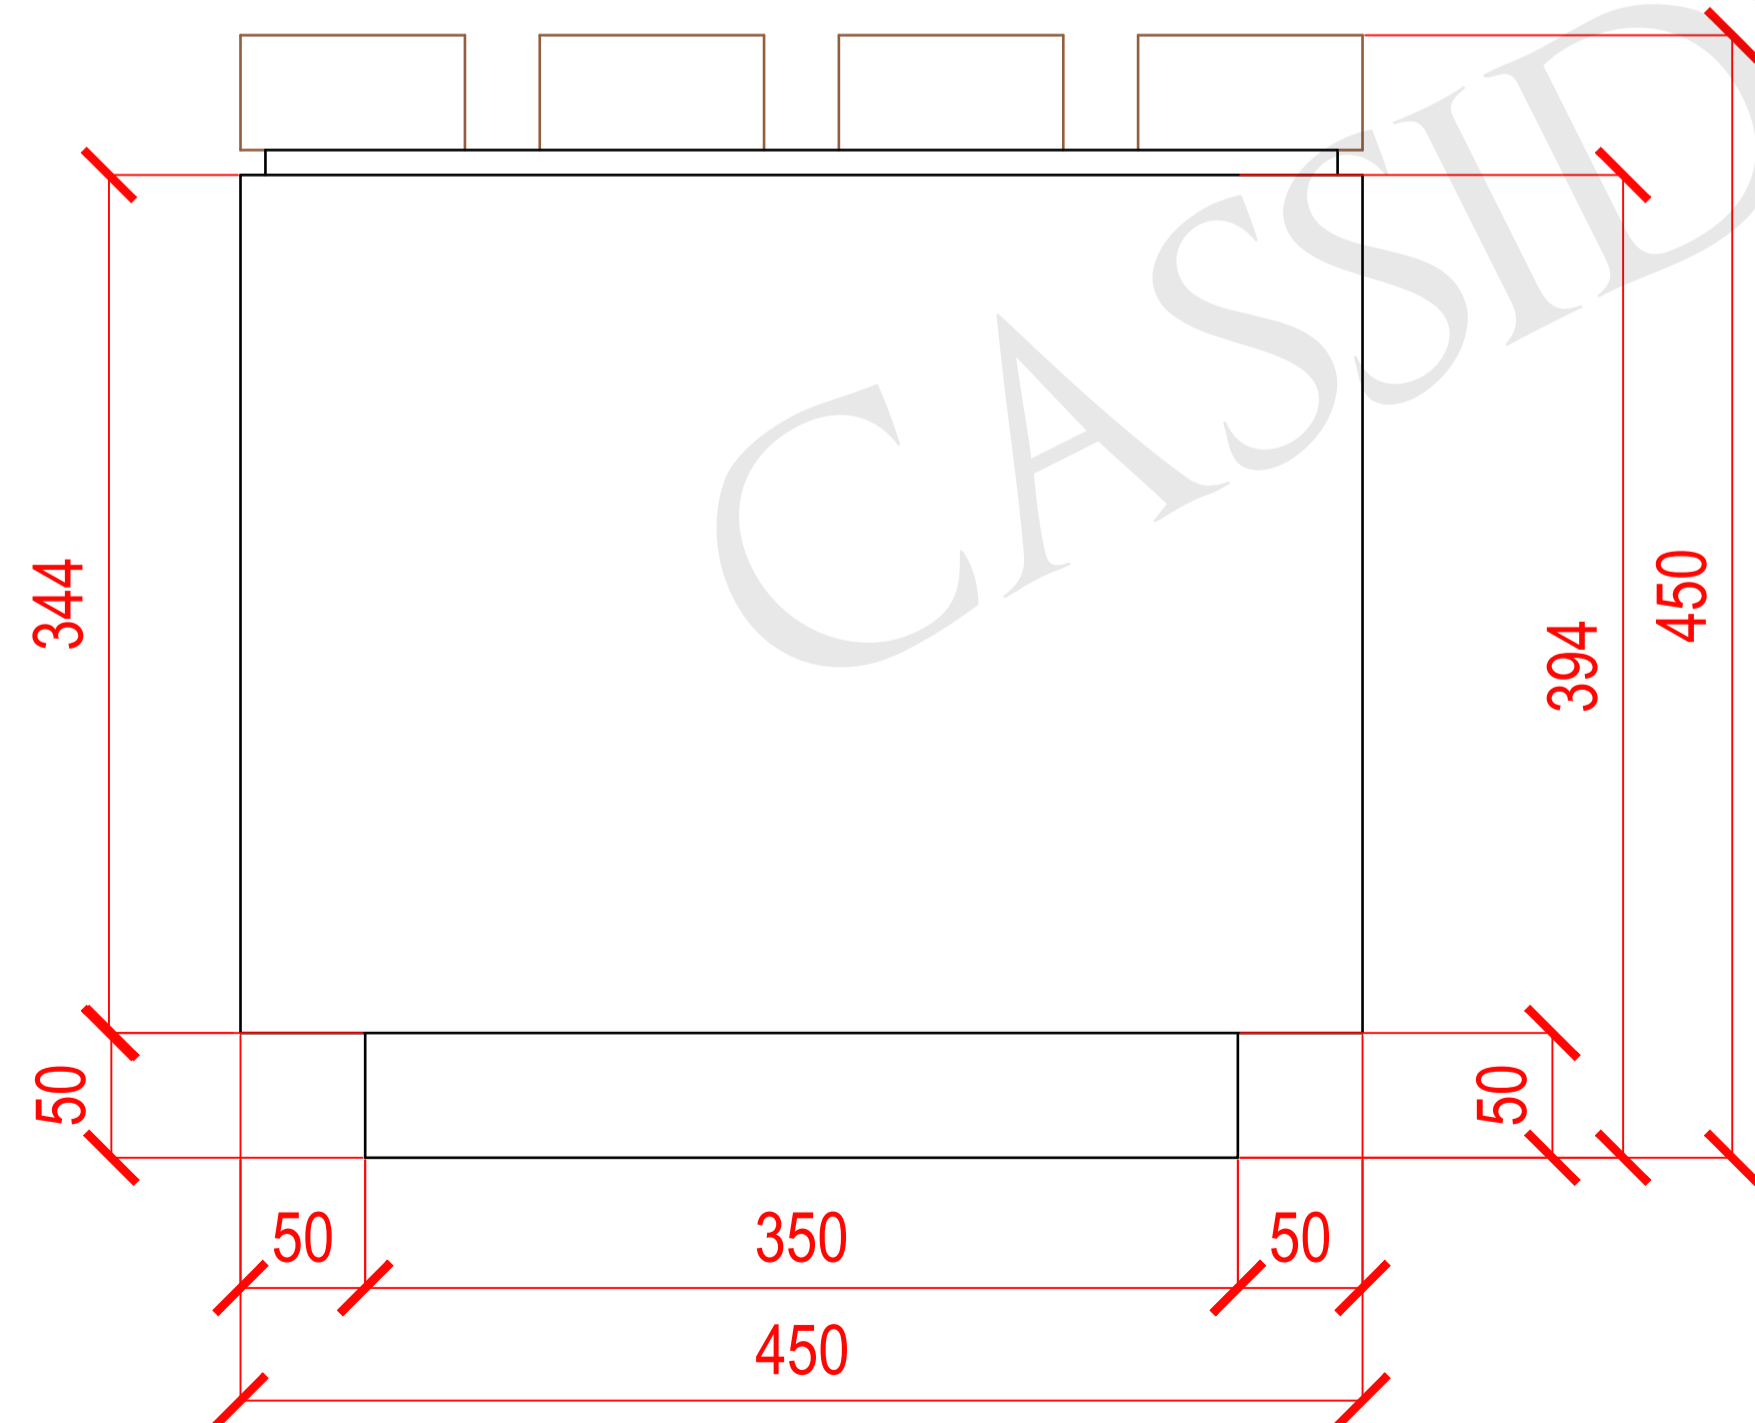

Kerry Bench

2M LONG

15MM FILLET ON ALL EDGES
TO REMOVE SHARP OBJECTS

Available in;
AP Black

CP White

1M LONG

15MM FILLET ON ALL EDGES
TO REMOVE SHARP OBJECTS