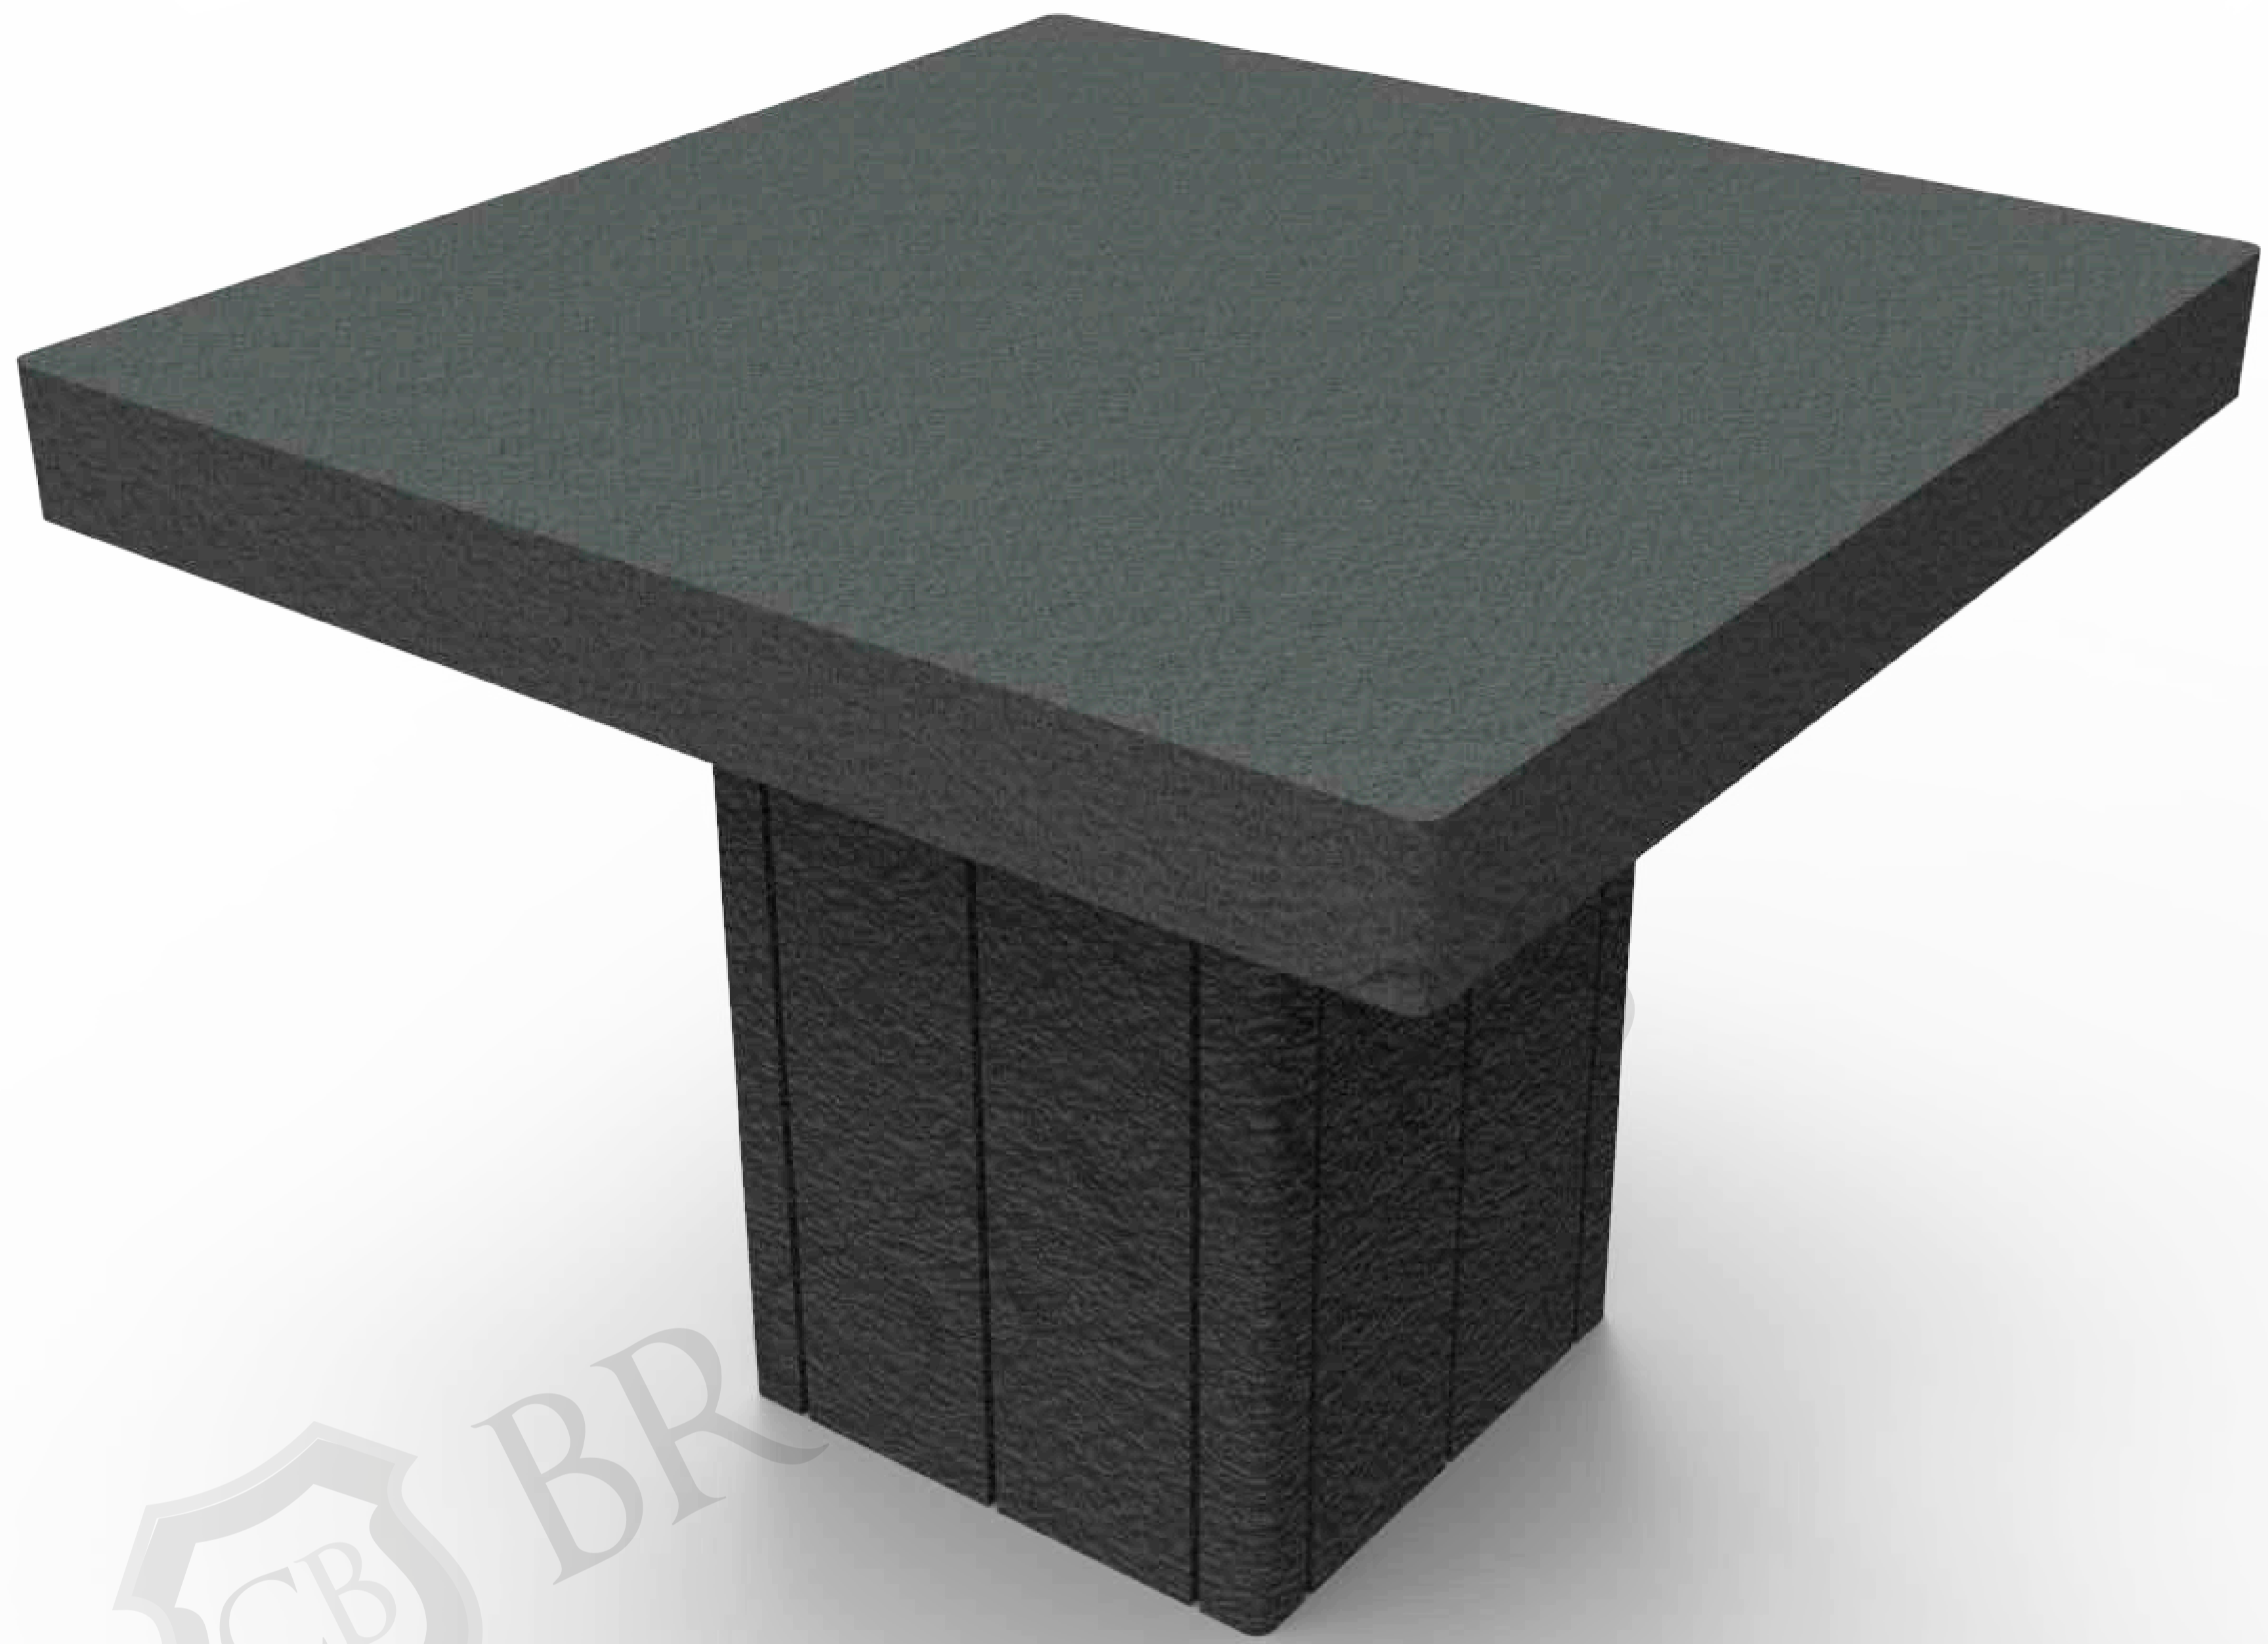

Kerry Table

Available in;
AP Black

CP White

Plan View Scale 1:5

Front View Scale 1:5