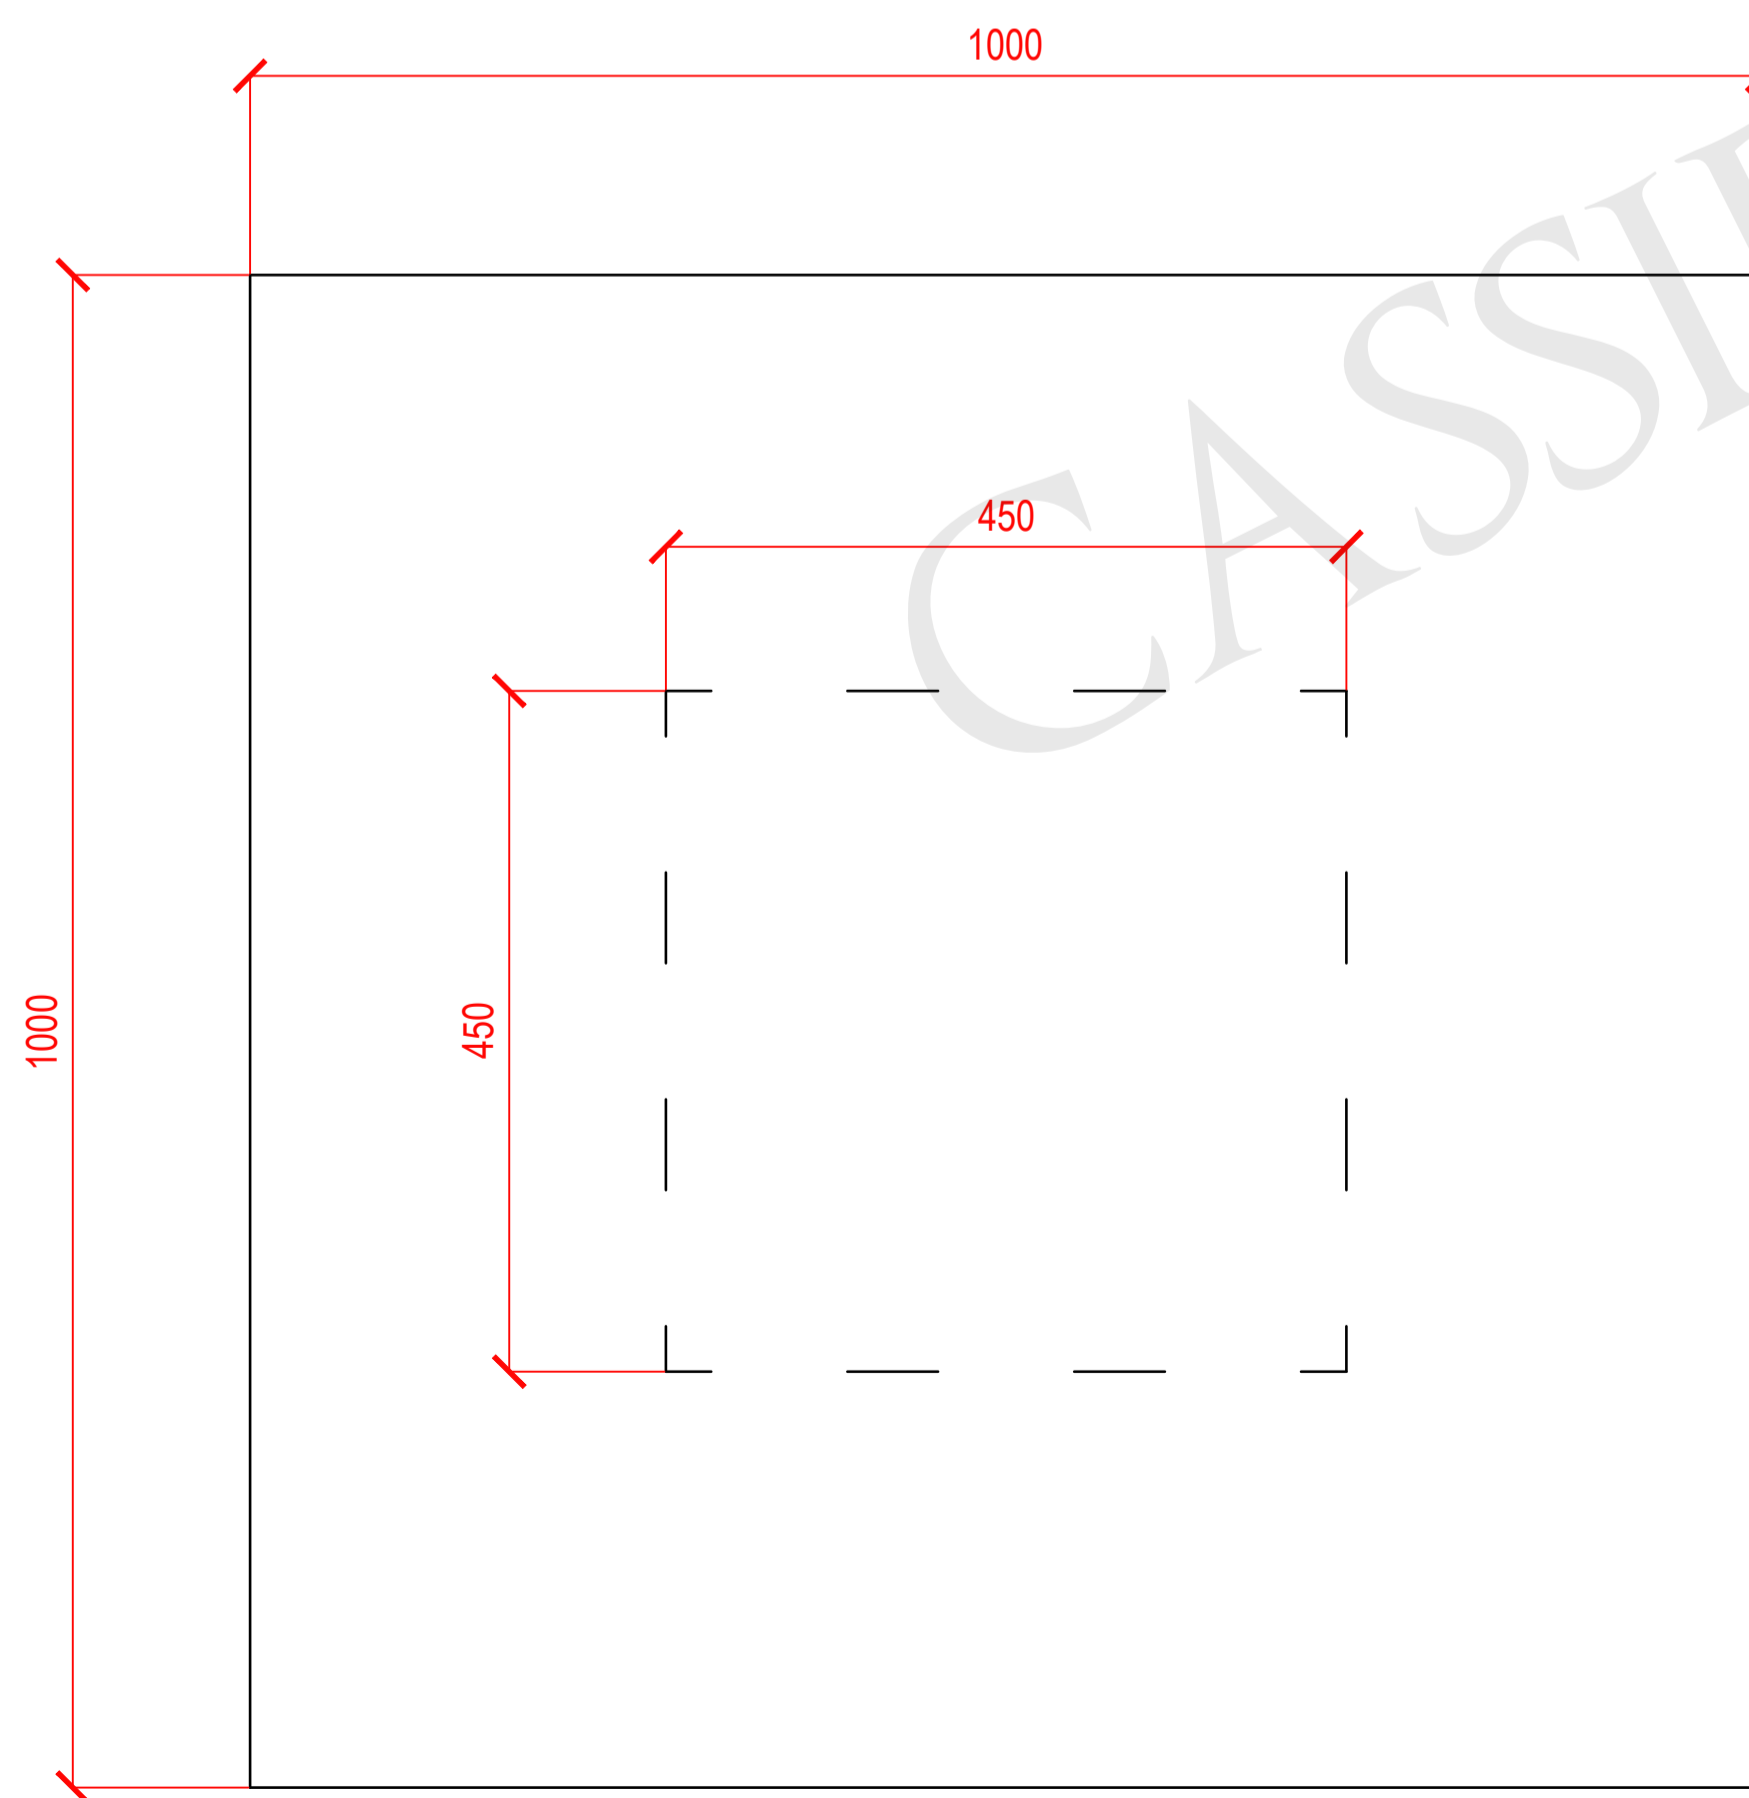

Kerry Table

Available in;
AP Black

CP White

Plan View Scale 1:5

Front View Scale 1:5