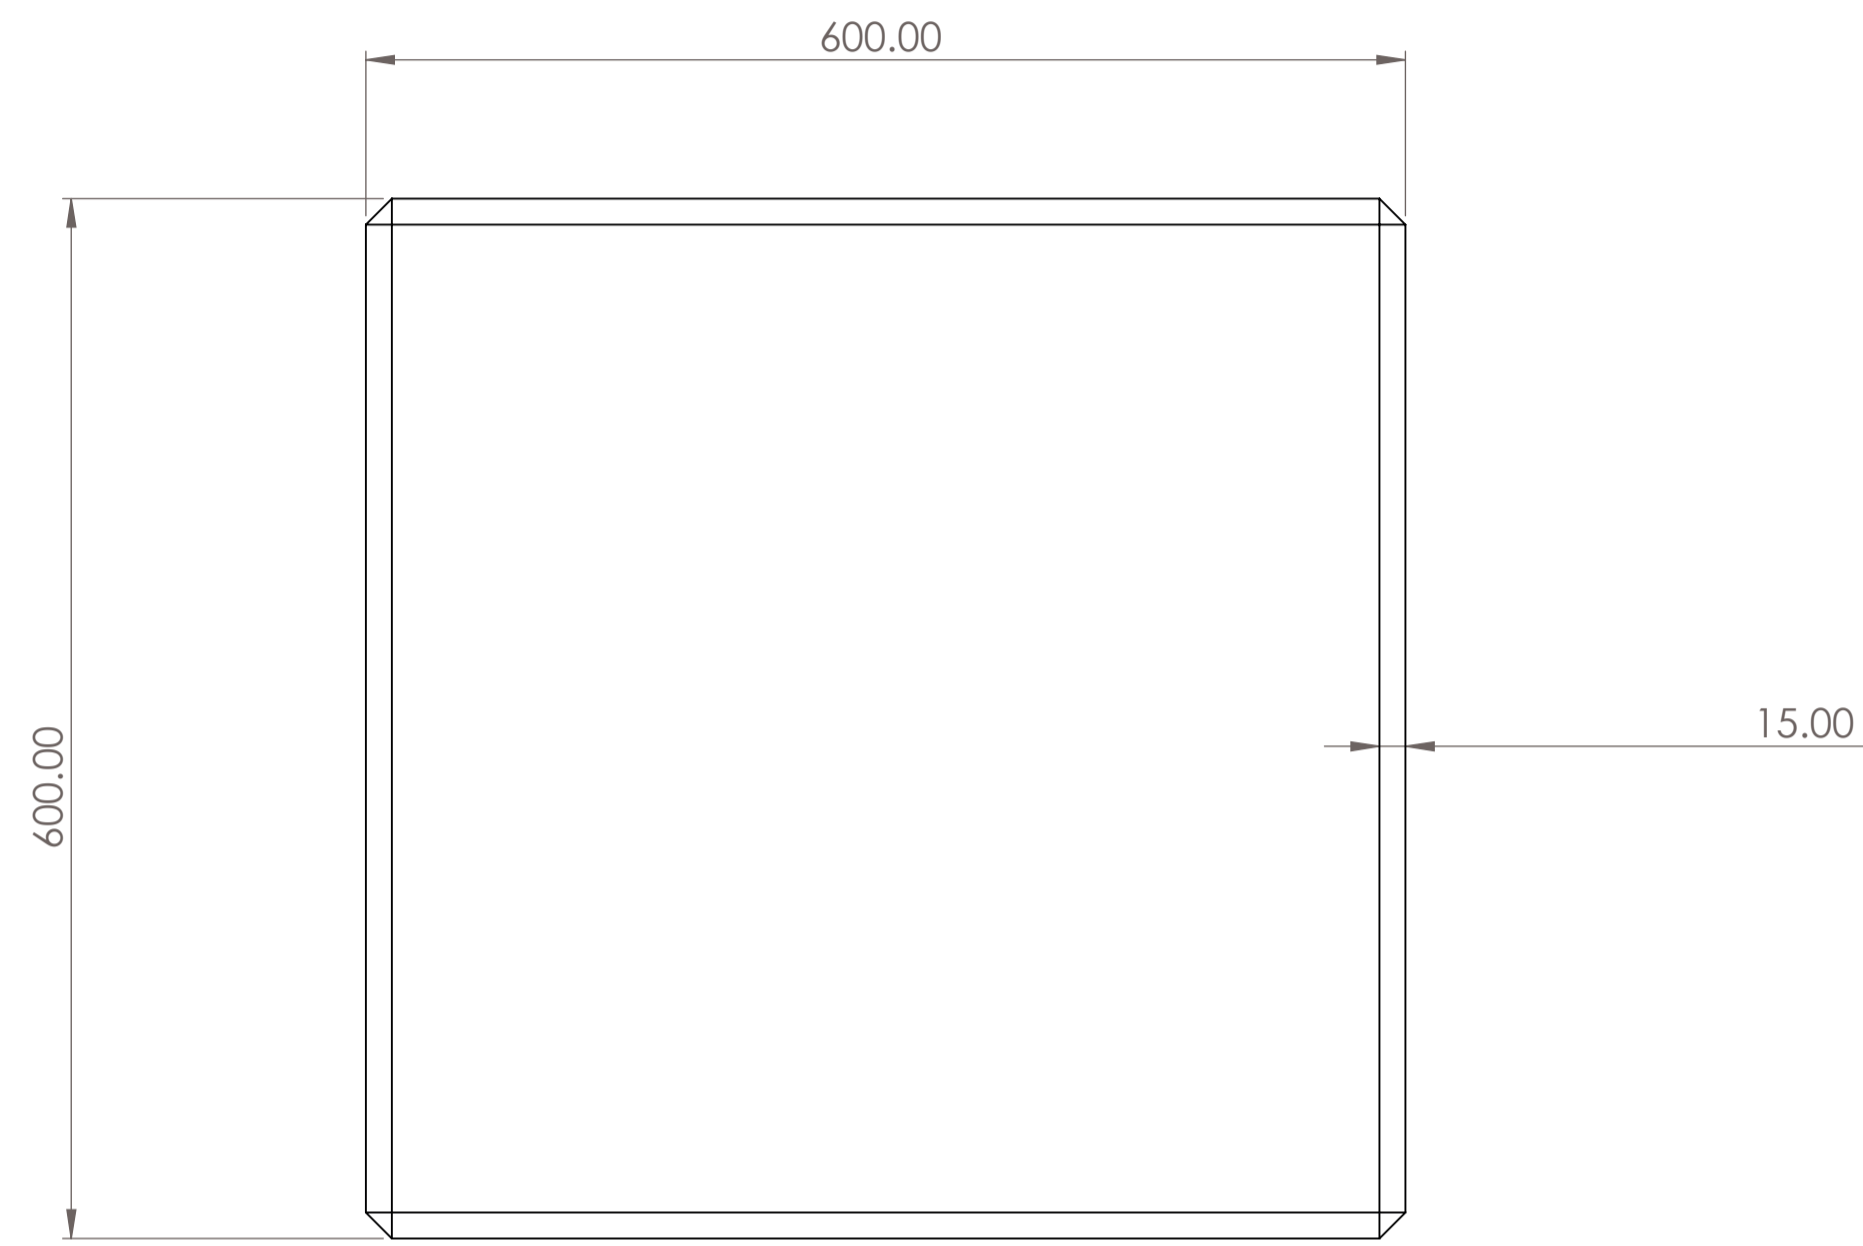

Rossa Seating

Available in;
CP White

AP Black