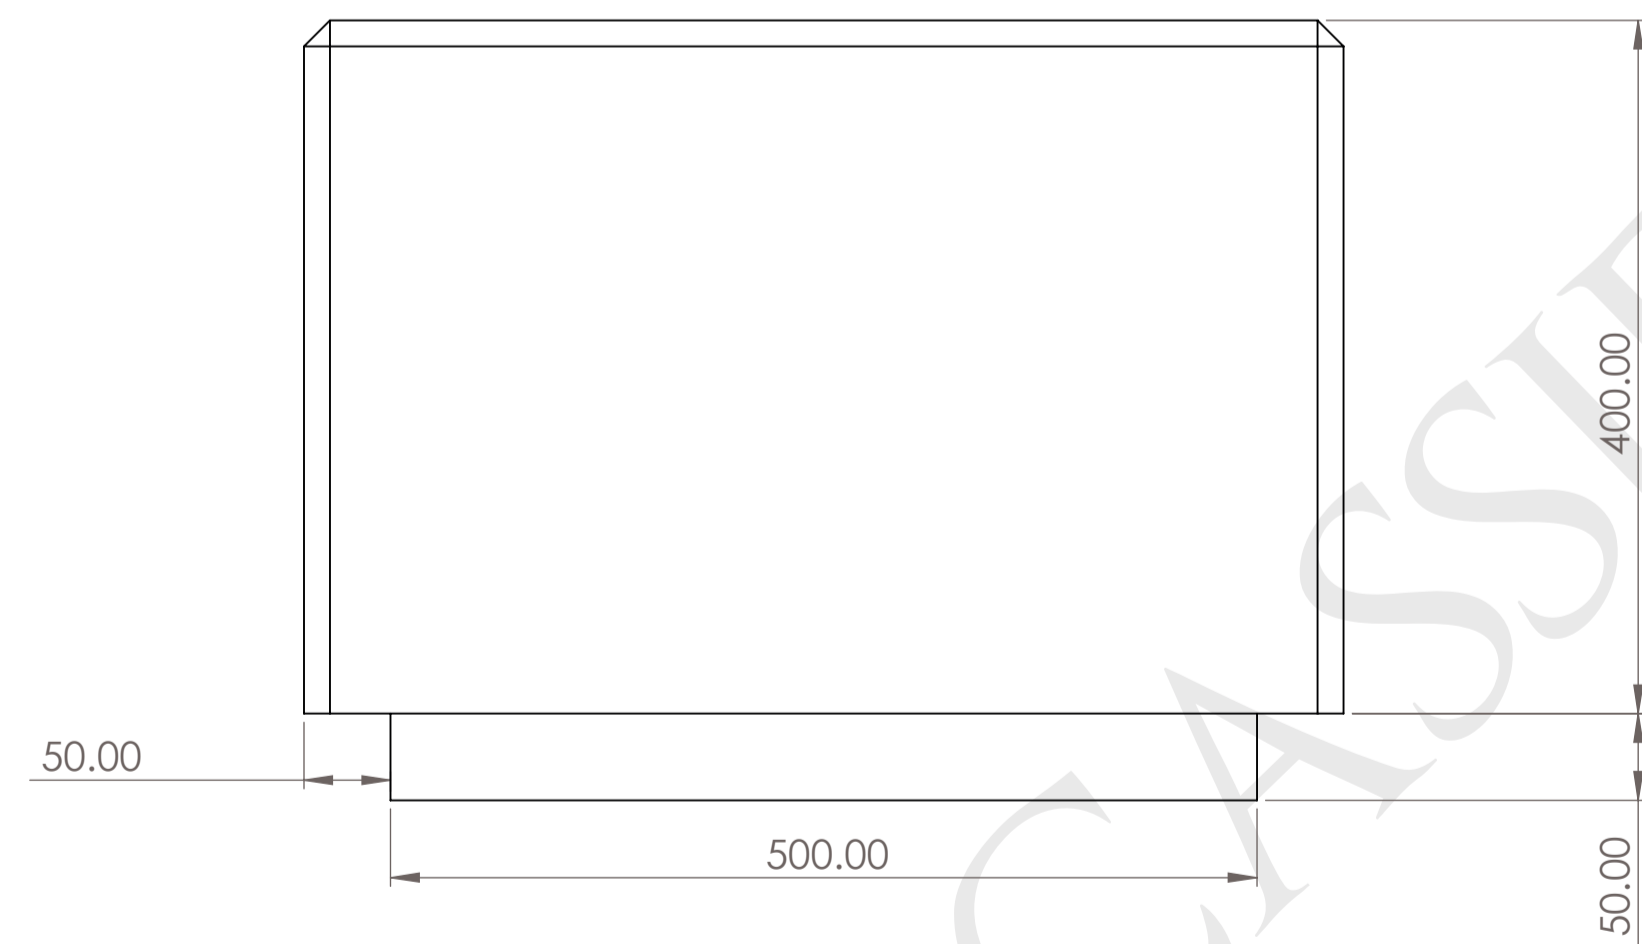

Rossa Seating

Available in;
CP White

AP Black