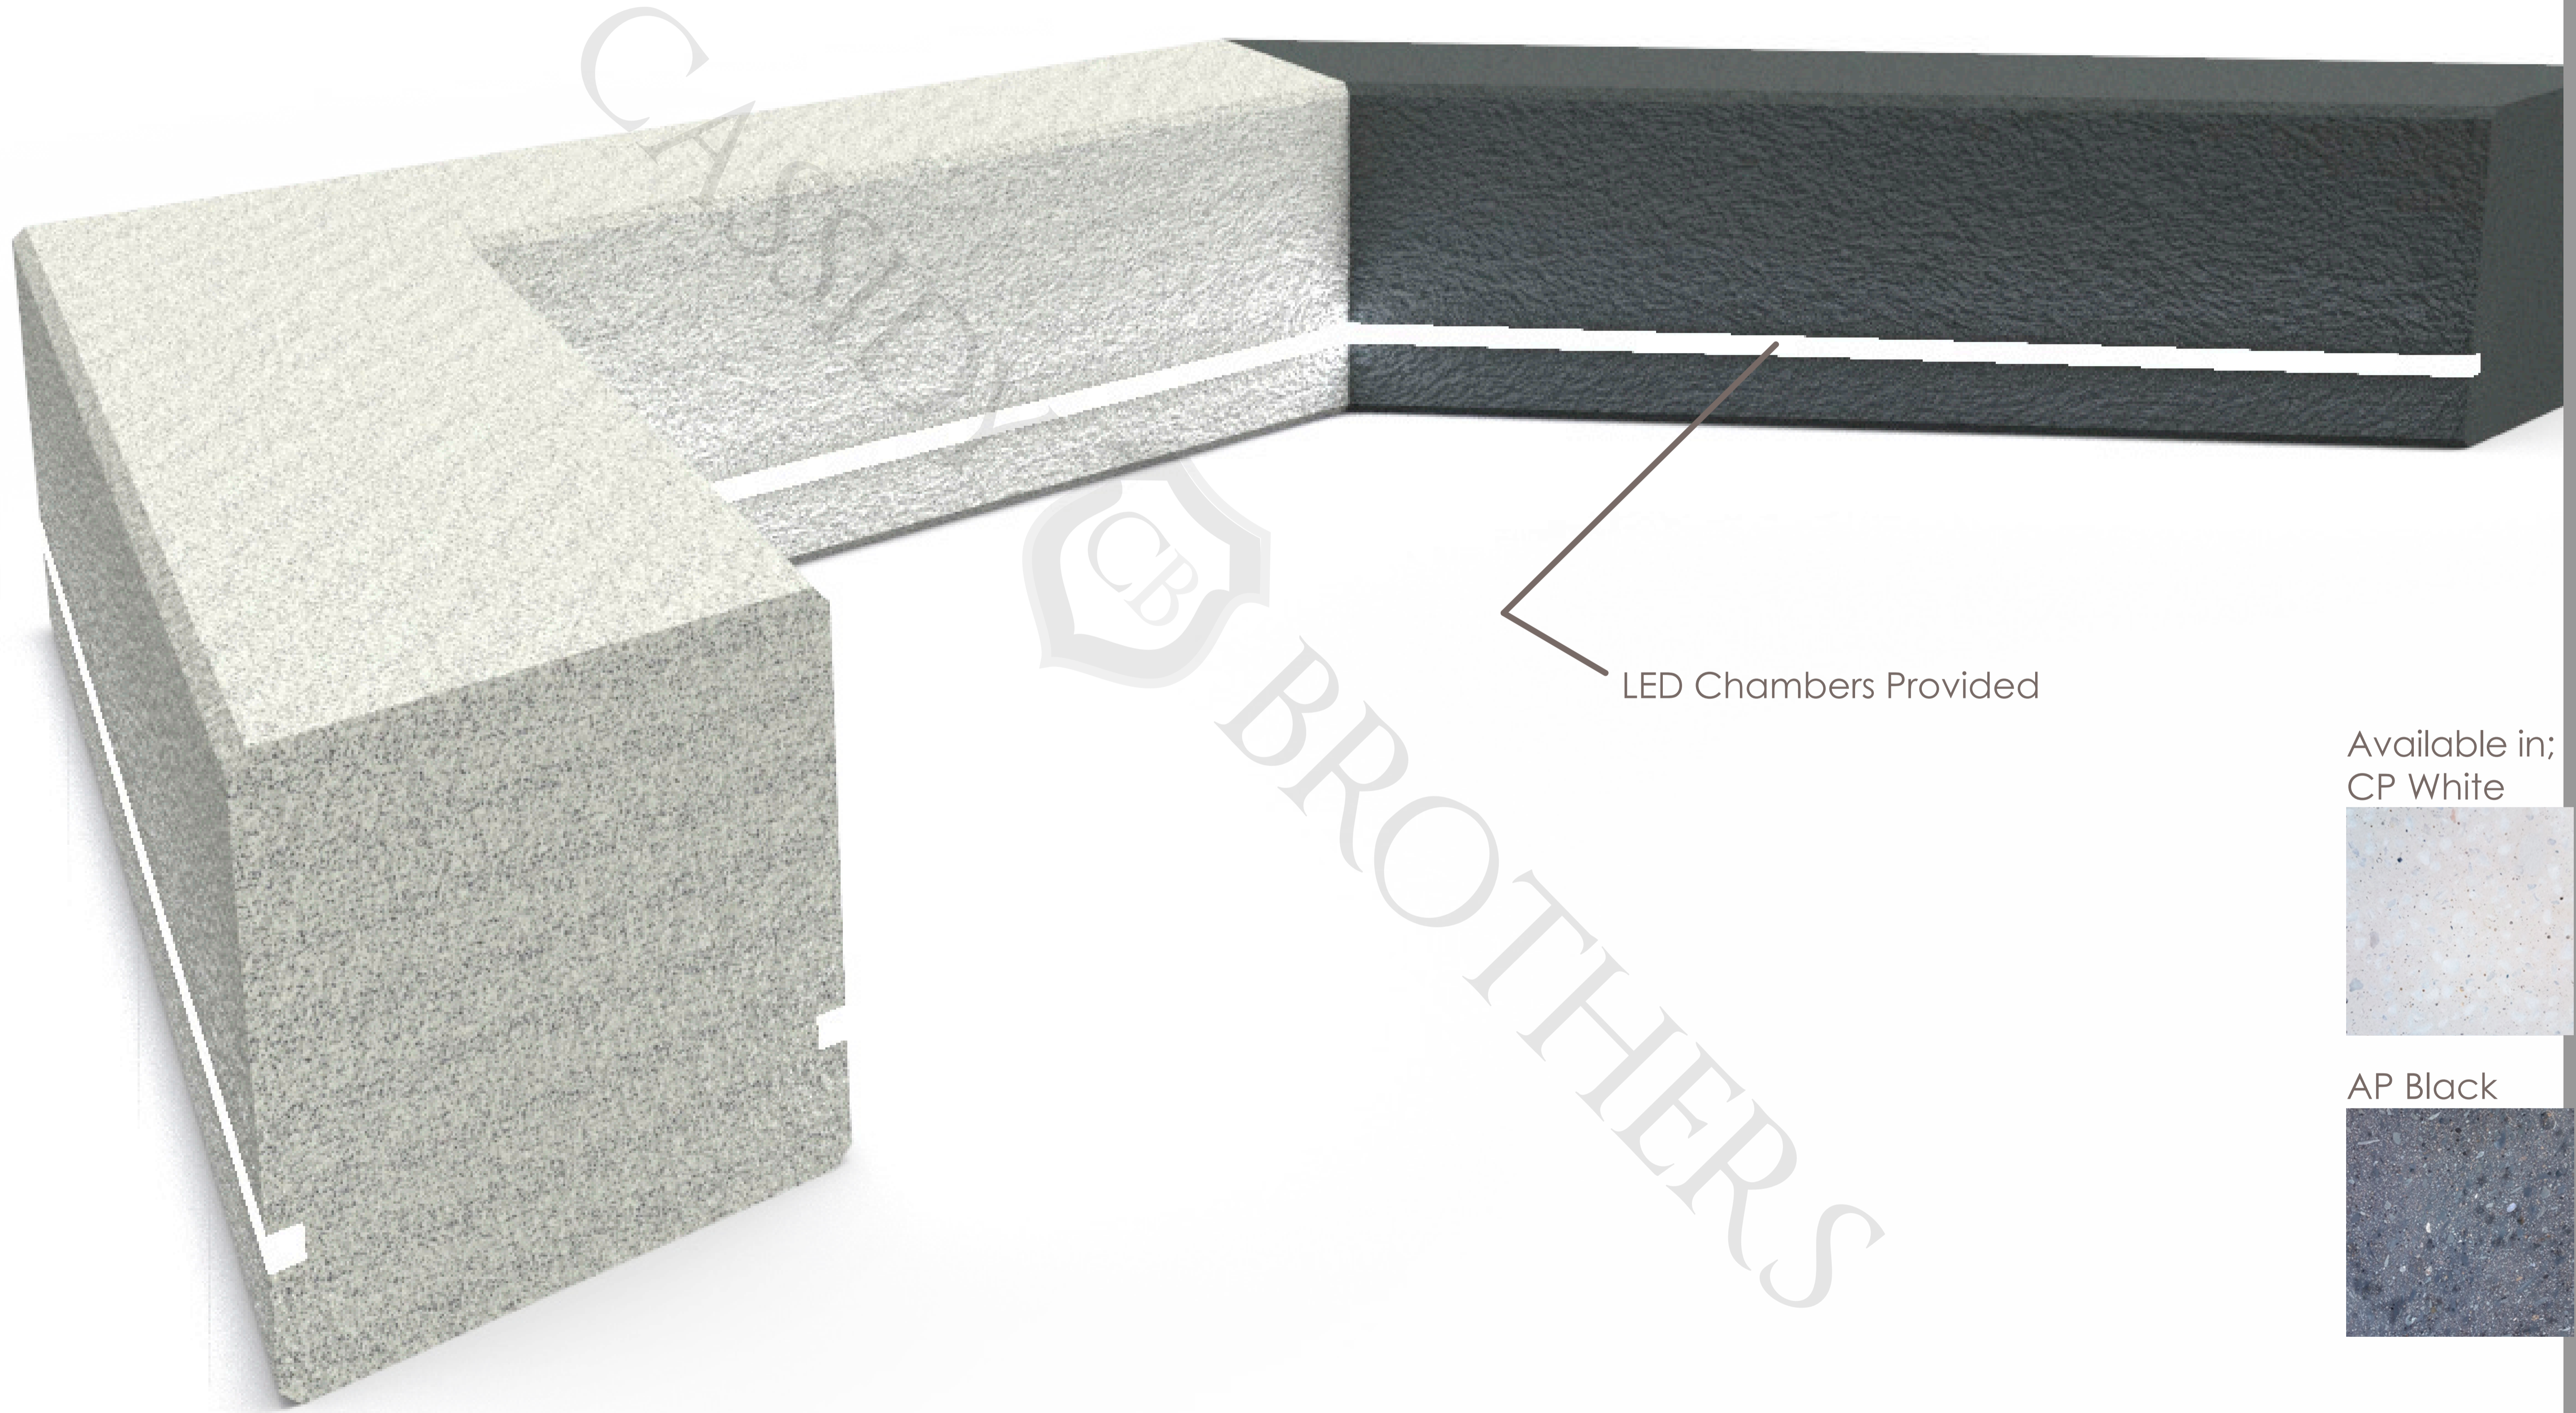

# The Chesterfield Bench with LEDs

LED Chambers Provided

Available in;  
CP White

AP Black

Approx 850kg

[www.cassidybros.com](http://www.cassidybros.com)