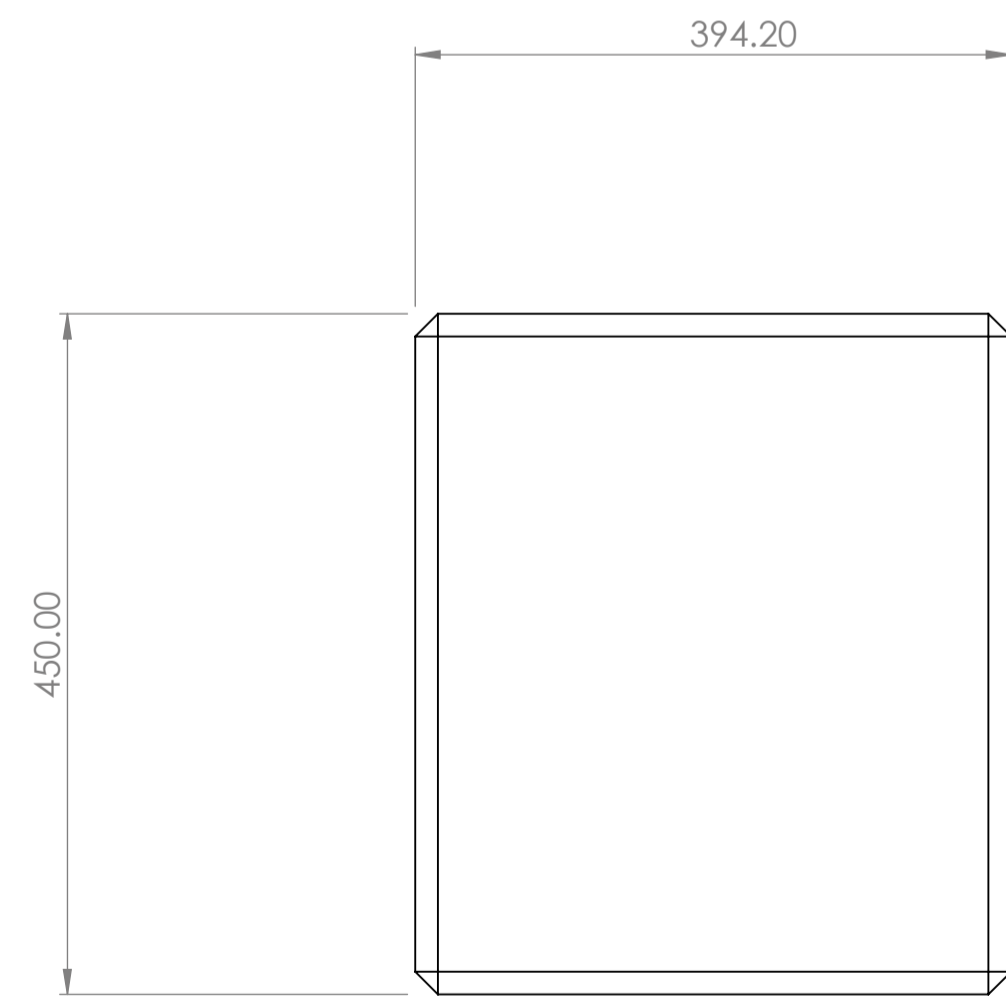

Colorado Bench

Available in;
AP Black

CP White

Colorado Table

Available in;
AP Black

CP White