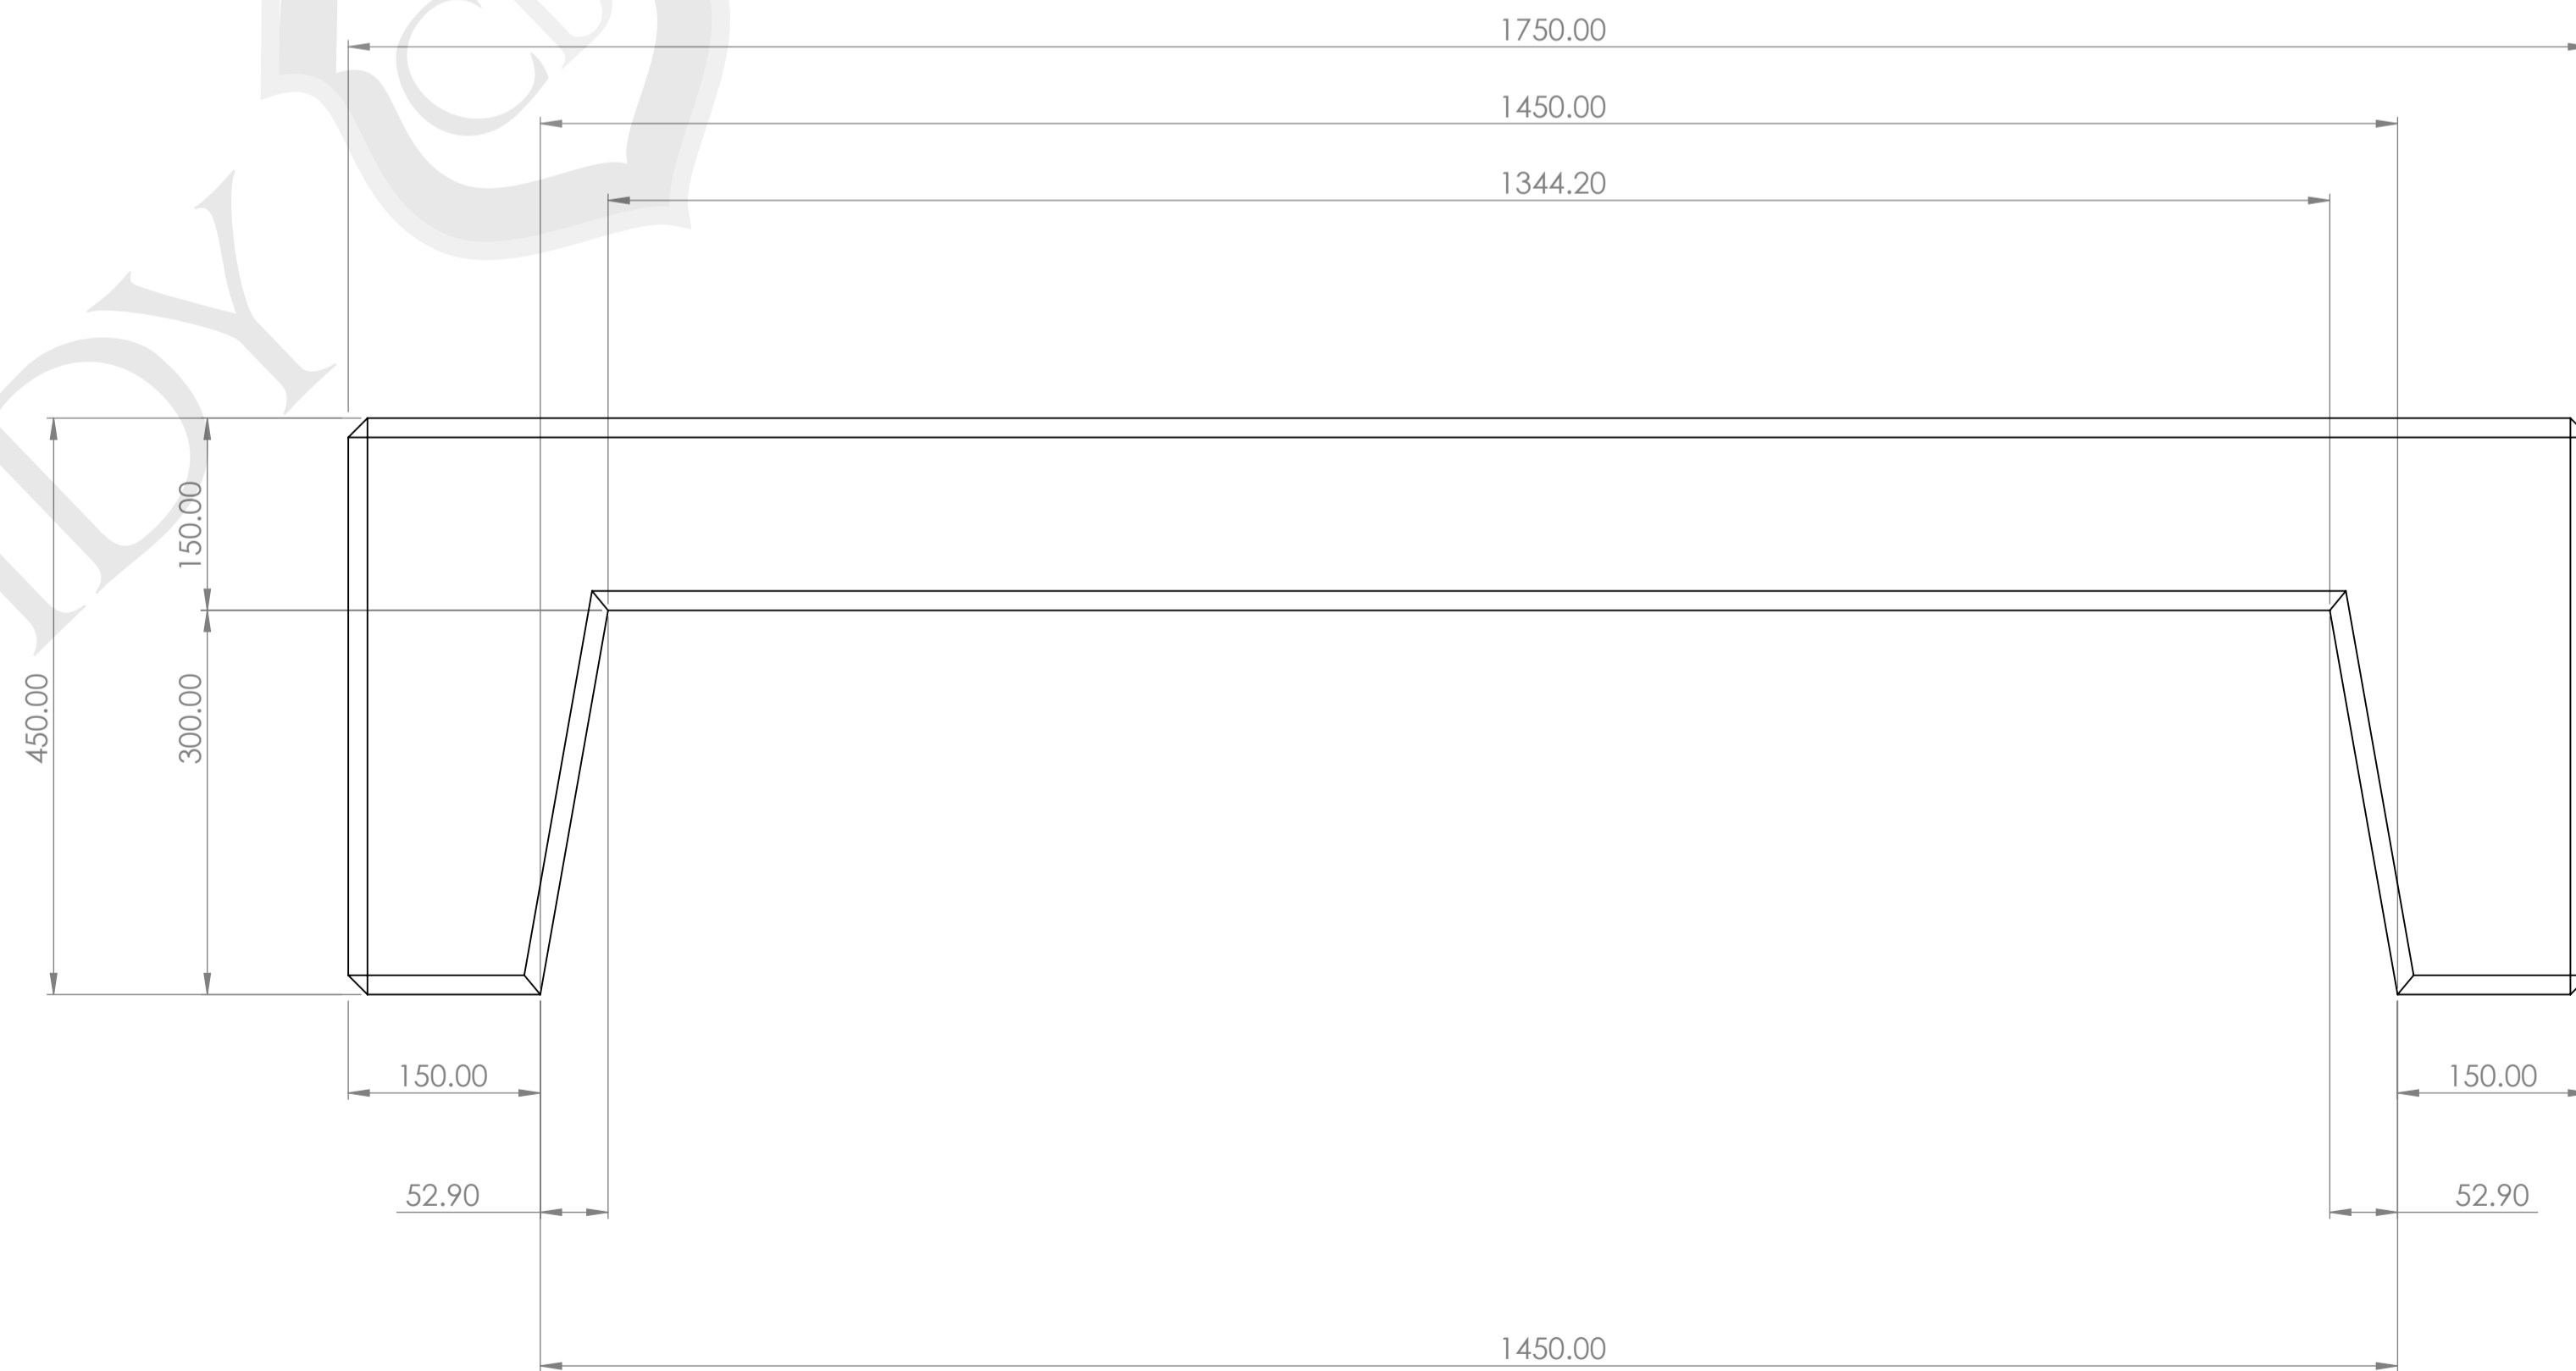

Colorado Bench

Available in;
AP Black

CP White

Colorado Table

Available in;
AP Black

CP White