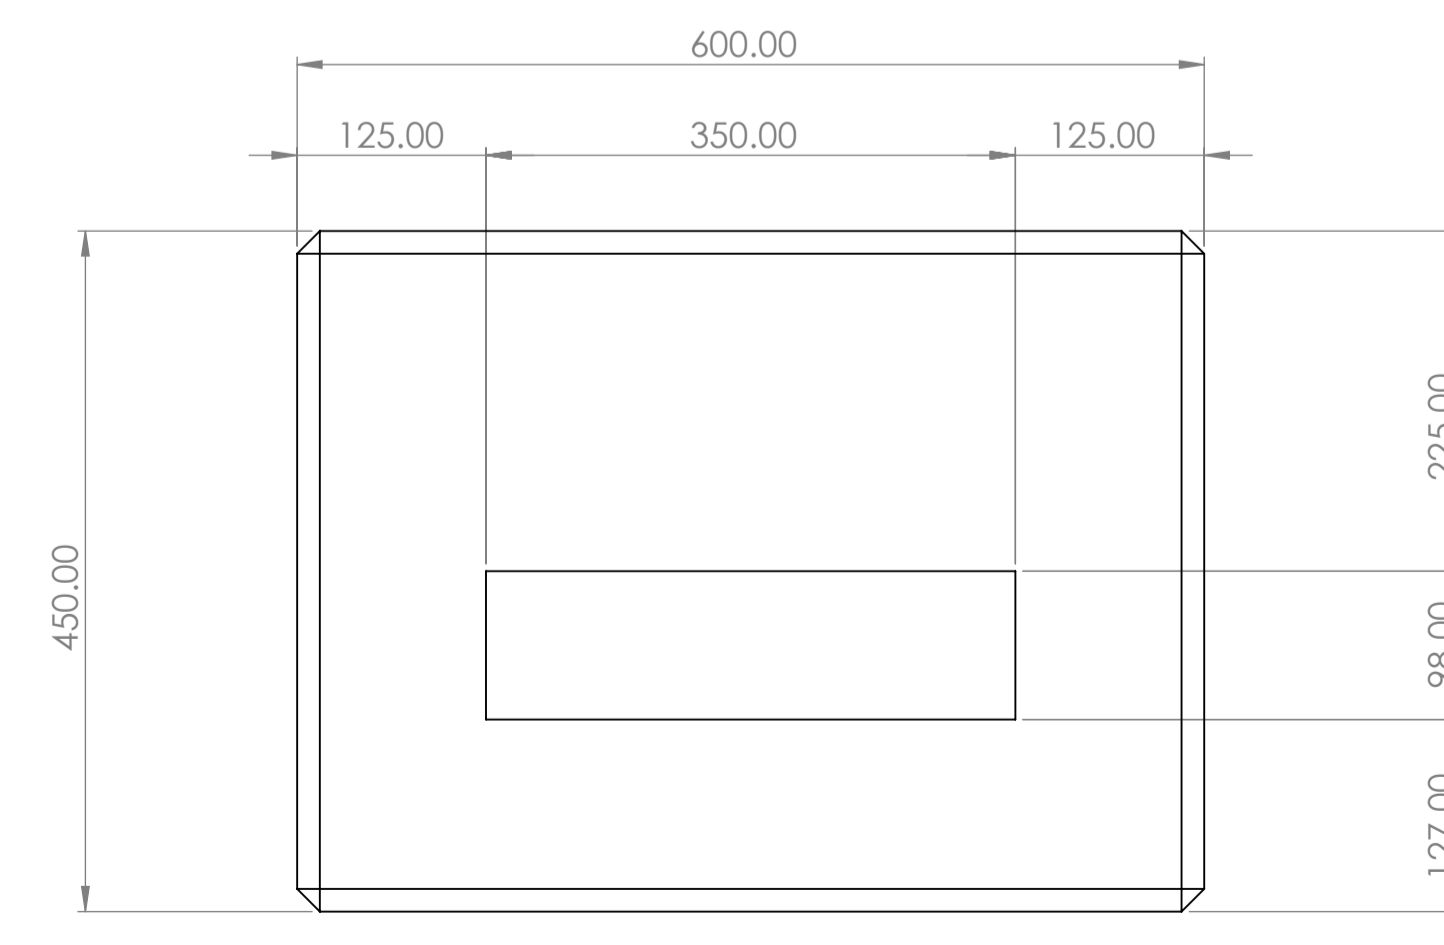

# Bus Shelter Bench

Available in;  
CP White

AP Black

CASSIDY  BROTHERS

www.cassidybrothers.com