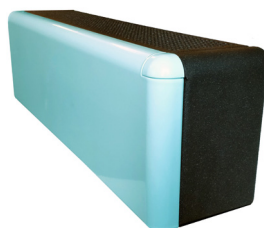

Working from a RAL chart, Contour are able to provide almost any colour LST radiator, meaning that we can match whatever colour scheme you need your LSTs to match. Below are some mock up examples to show you the possibilities with colour.

	colour series shade pink coral finish - extra charge - order code 26		colour series shade fiery red finish - extra charge - order code 08		colour series shade ruby finish - extra charge - order code 28
	colour series shade sandstone finish - extra charge - order code 72		colour series shade gold olive finish - extra charge - order code 22		colour series shade linden green finish - extra charge - order code 06
	colour series shade aquamarine finish metallic extra charge - order code 23		colour series shade pigeon blue finish - extra charge - order code 07		colour series shade sapphire finish - extra charge - order code 24
	colour series shade lava ash finish - extra charge - order code 27		colour series shade copper finish metallic extra charge - order code 62		colour series shade brass finish metallic extra charge - order code 83
	colour series shade dark grey finish - extra charge - order code 50		colour series shade silver finish metallic extra charge - order code 64		colour series shade light grey finish - extra charge - order code 49

Valves

- 9210-13 Standard Internal TRV Kit (2 pipe system)
- 7463-41 Internal TRV Kit c/w Remote Sensor (2 pipe system)
- 19330-41 Contour External TRV Kit (2 pipe system)