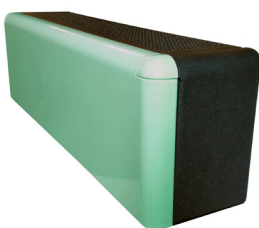

Working from a RAL chart, Contour are able to provide almost any colour LST radiator, meaning that we can match whatever colour scheme you need your LSTs to match. Below are some mock up examples to show you the possibilities with colour.

	colour series shade pink coral finish - extra charge - order code 26		colour series shade fiery red finish - extra charge - order code 08		colour series shade ruby finish - extra charge - order code 28
	colour series shade sandstone finish - extra charge - order code 72		colour series shade gold olive finish - extra charge - order code 22		colour series shade linden green finish - extra charge - order code 06
	colour series shade aquamarine finish metallic extra charge - order code 23		colour series shade pigeon blue finish - extra charge - order code 07		colour series shade sapphire finish - extra charge - order code 24
	colour series shade lava ash finish - extra charge - order code 27		colour series shade copper finish metallic extra charge - order code 62		colour series shade brass finish metallic extra charge - order code 83
	colour series shade dark grey finish - extra charge - order code 50		colour series shade silver finish metallic extra charge - order code 64		colour series shade light grey finish - extra charge - order code 49

Valves

- 9210-13 Standard Internal TRV Kit (2 pipe system)
- 7463-41 Internal TRV Kit c/w Remote Sensor (2 pipe system)
- 19330-41 Contour External TRV Kit (2 pipe system)