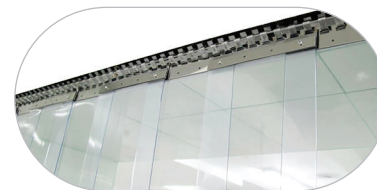

Lower gasket for doors without threshold 15948

Options

Installation Kit For Brick or Concrete Walls

Installation Kit for Sandwich Panels

Door Frame Trim

Insulated Threshold With Heating

Heating Cable

PVC Curtains

Bumper

Ramp

Door Frame with Monorail Channel

Simplified Threshold