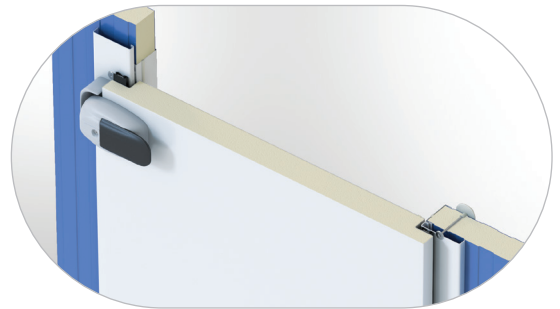

Density: up to 50 kg/m³.

Thermal conductivity: 0.022 W/m*K.

DOOR FRAME

Door frame is produced of 2 mm thick steel sheet and painted with the color of your choice or standard white RAL 9003.

PH Insulation doors and frames are fully customizable with a choice of colors and steel: stainless steel frame AISI 304 for food facilities or AISI 430 – for non-food ones.

DOOR HARDWARE

HSLD H is equipped with hardware by top French door hardware manufacturer Fermod:

- Door locks come with keys and emergency opener from inside
- Highly elastic double seal keeps the door airtight at temperatures as low as -30 °C (-22 °F)
- Door hinges are made of impact-resistant plastic and are adjustable in 3 dimensions Internal embedded elements in the door leaf provide for secure hardware operation.
- Low-temperature and freezer doors come with frame heating.

DOOR OPTIONS FOR YOUR SPECIFIC PROJECT

- Right or left opening
- Medium temperature doors for cold rooms or low temperature doors for freezers
- With or without threshold
- Monorail channel
- Viewing window
- Bumper made of stainless steel AISI 304 or AISI 430, checkered plate, or impact-resistant LDPE plastic
- Any color by RAL catalogue
- Various metals: Pural Farm, Granite Farm, Food Safe, PVDF, stainless steel AISI 304 or AISI 430