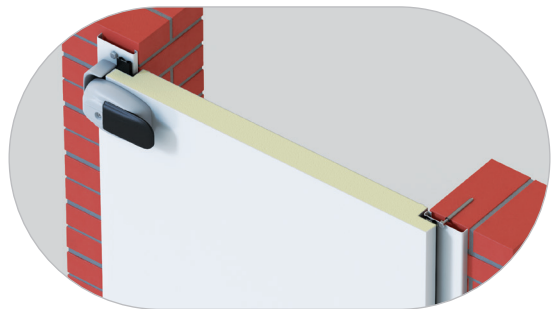

Picture 4
Installation of HSLD H to a brick wall