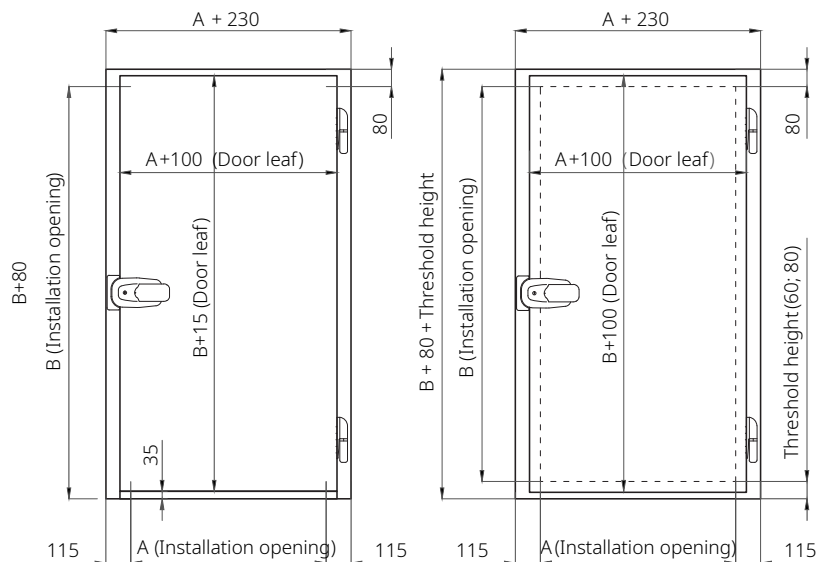

The Most Popular Solution for Cold Rooms
Top French Hardware
Easy Installation and Superb Airtightness

Hinged Single Leaf Door Half-Hidden (HSLD H)

HSLD H Description

- 1** Overhead metal frame

- 2** Frame installation kit (optional)

Picture 1
HSLD H with threshold

Picture 2
HSLD H without threshold

HSLD H with threshold

Doorway size

width up to 1400 mm
height up to 2400 mm

Door leaf thickness

80, 100, 120 mm

Hinged Single Leaf Refrigeration Door Half-Hidden