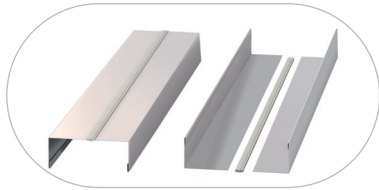

DOOR OPTIONS FOR YOUR SPECIFIC PROJECT

- Right or left opening
- Medium temperature doors for cold rooms or low temperature doors for freezers
- With or without threshold
- Monorail channel
- Viewing window
- Bumper made of stainless steel AISI 304 or AISI 430, checkered plate, or impact-resistant LDPE plastic
- Any color by RAL catalogue
- Various metals: Pural Farm, Granite Farm, Food Safe, PVDF, stainless steel AISI 304 or AISI 430

Lower gasket for doors without threshold 15948

Options

Installation Kit For Brick or Concrete Walls

Installation Kit for Sandwich Panels

Door Frame Trim

Insulated Threshold With Heating

Heating Cable

PVC Curtains

Bumper

Ramp

Door Frame with Monorail Channel

Simplified Threshold