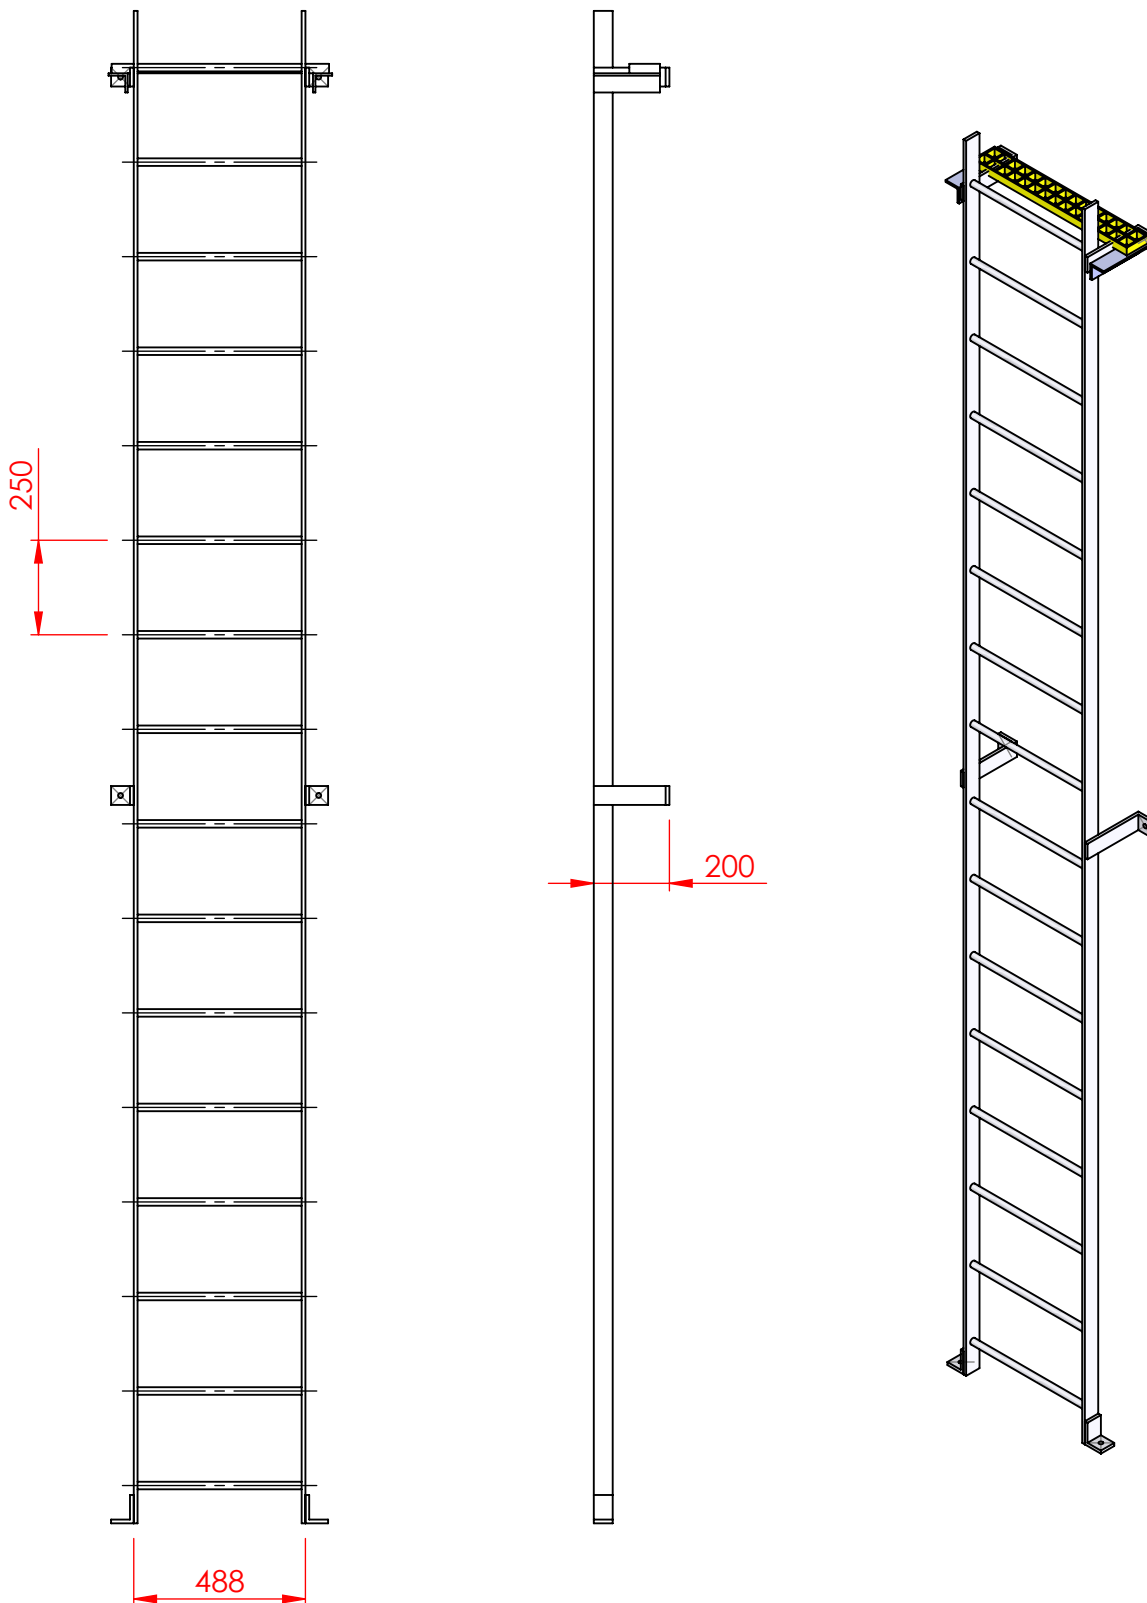

BILCO BL-S: STEEL VERTICAL LADDER

Bilco UK Ltd.
Park Farm Business Centre
Fornham St. Genevieve
Bury St. Edmunds
Suffolk
IP28 6TS

Contact us:

Tel 01284 701696
Fax 01284 702531
E-mail bilcouk@bilco.com
Web www.bilcouk@bilco.com

Ref.	Qty.	Description			Reference	
Designed by A.J.BRACE	Date 21/06/2012	Scale 1:50	Customer		STANDARD ISSUE STEEL LADDER ONLY	
Checked by	Date	Title				
© THIS DRAWING IS THE PROPERTY OF BILCO UK LTD & MUST NOT BE REPRODUCED WITHOUT PRIOR PERMISSION			Drawing No.	PDFS0612	Revision A	Sheet 1/1