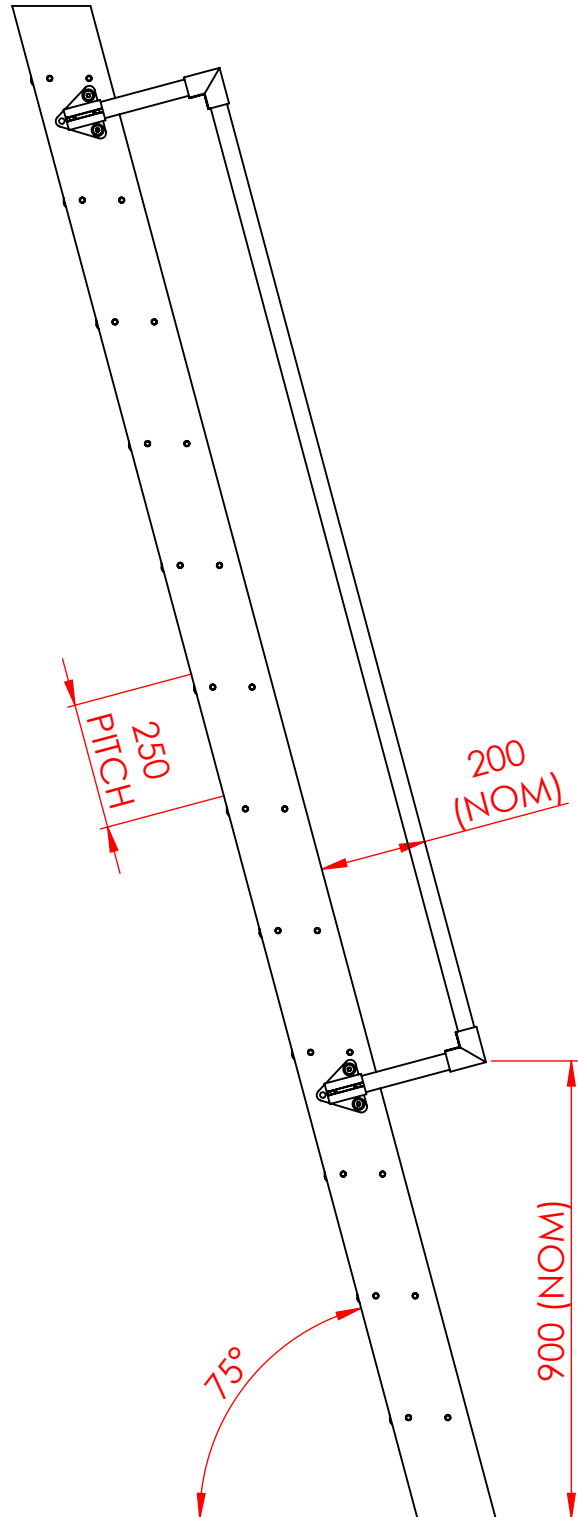

BILCO: BL-COMPS: STEEL COMPANIONWAY LADDER

Bilco UK Ltd.
 Park Farm Business Centre
 Fornham St. Genevieve
 Bury St. Edmunds
 Suffolk
 IP28 6TS

Contact us:

Tel 01284 701696
 Fax 01284 702531
 E-mail bilcok@bilco.com
 Web www.bilcok@bilco.com

Ref.	Qty.	Description			Reference
Designed by A.J.BRACE	Date 27/06/2012	Scale 1:50	Customer STANDARD ISSUE		
Checked by	Date		Title COMPANIONWAY LADDER		
© THIS DRAWING IS THE PROPERTY OF BILCO UK LTD & MUST NOT BE REPRODUCED WITHOUT PRIOR PERMISSION			Drawing No. PDFCOMPS0612	Revision A	Sheet 1/1