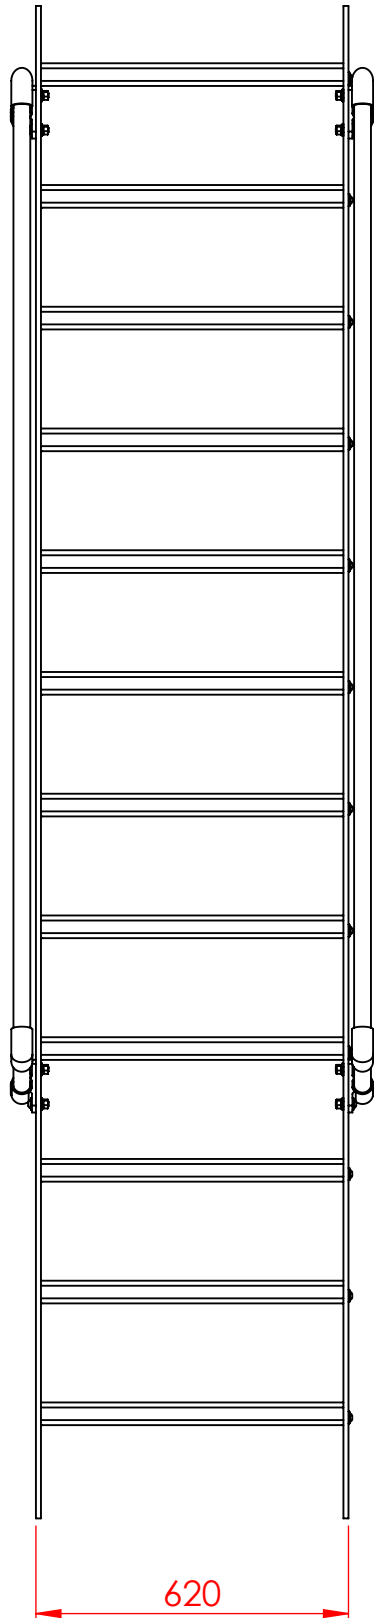

BILCO: BL-COMPS: STEEL COMPANIONWAY LADDER

Bilco UK Ltd.
Park Farm Business Centre
Fornham St. Genevieve
Bury St. Edmunds
Suffolk
IP28 6TS

Contact us:

Tel 01284 701696
Fax 01284 702531
E-mail bilcok@bilco.com
Web www.bilcok@bilco.com

Ref.	Qty.	Description			Reference
Designed by A.J.BRACE	Date 27/06/2012	Scale 1:50	Customer STANDARD ISSUE		
Checked by	Date		Title COMPANIONWAY LADDER		
© THIS DRAWING IS THE PROPERTY OF BILCO UK LTD & MUST NOT BE REPRODUCED WITHOUT PRIOR PERMISSION			Drawing No. PDFCOMPS0612	Revision A	Sheet 1/1