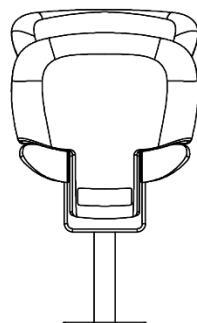

FCB-M

Summary

The FCB-M is the centrepiece of the FCB range with its wide contoured seat and ergonomically shaped back.

The slim folding mechanism provides maximum seat way even in the narrowest row depths.

The integrated maintenance free rotating mechanism with interior counterweight ensures a perfectly engineered fold back.

DIMENSIONS	
H	C
760	270

460 Min.
CENTRES

C