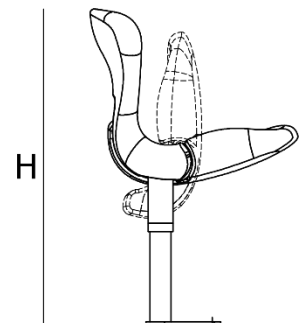

FCB-M

Summary

The FCB-M is the centrepiece of the FCB range with its wide contoured seat and ergonomically shaped back.

The slim folding mechanism provides maximum seat way even in the narrowest row depths.

The integrated maintenance free rotating mechanism with interior counterweight ensures a perfectly engineered fold back.

DIMENSIONS	
H	C
760	270

460 Min.
CENTRES

C