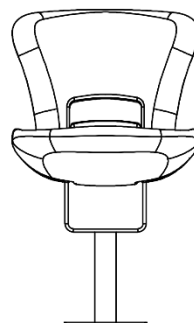

FCB-M

Summary

The FCB-M is the centrepiece of the FCB range with its wide contoured seat and ergonomically shaped back.

The slim folding mechanism provides maximum seat way even in the narrowest row depths.

The integrated maintenance free rotating mechanism with interior counterweight ensures a perfectly engineered fold back.

DIMENSIONS	
H	C
760	270

460 Min.
CENTRES

C