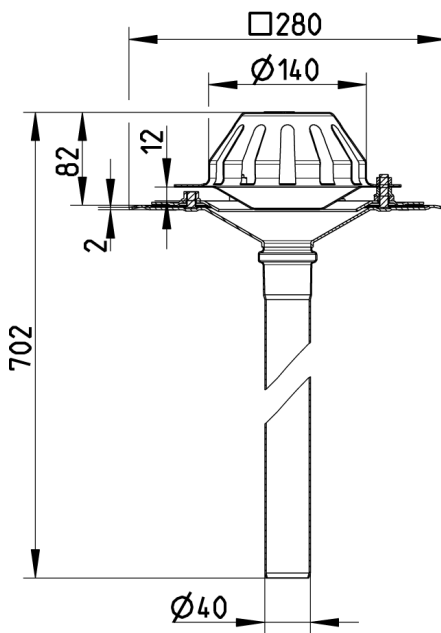

ROOF DRAIN FOR SIPHONIC, HIGH
 - Roof: single ply membrane
 - Flange: 280x280mm
 - Outlet: Ø40mm, vertical
 - Stainless steel: AISI304/EN1.4301

DATA

Type no.: 402.206.040
 EAN no.: 5705499132885
 VVS no.: 164111240
 RSK no.:
 NRF no.: 3395005
 LVI no.: 3384537

Roof: Single ply membrane
 System: Siphonic
 Outlet direction: Vertical
 Outlet dia. (mm): 40
 Weight (kg): 3,09
 Material: AISI 304
 Material: EN 1.4301

Approvals

DE - LGA Certificate 57214035 d
 DK - VA 2.99/19975-14
 PL - Hygienic Certificate - All products