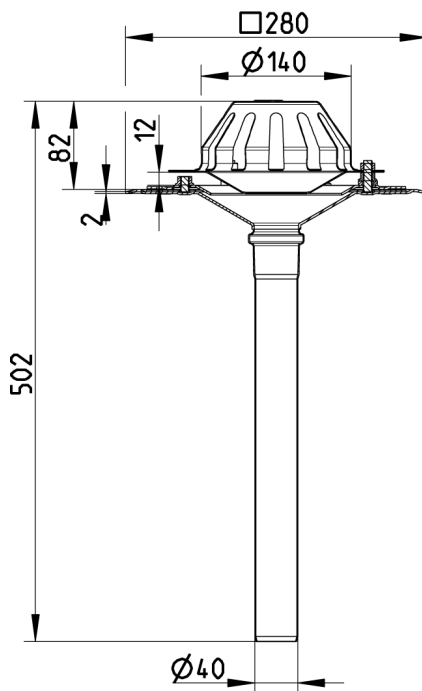

ROOF DRAIN FOR SIPHONIC
 - Roof: single ply membrane
 - Flange: 280x280mm
 - Outlet: Ø40mm, vertical
 - Stainless steel: AISI304/EN1.4301

DATA

Type no.: 402.204.040
 EAN no.: 5705499132854
 VVS no.: 164111040
 RSK no.:
 NRF no.:
 LVI no.: 3384534

Roof: Single ply membrane
 System: Siphonic
 Outlet direction: Vertical
 Outlet dia. (mm): 40
 Weight (kg): 2,90
 Material: AISI 304
 Material: EN 1.4301

Approvals

DE - LGA Certificate 57214035 d
 DK - VA 2.99/19975-14
 PL - Hygienic Certificate - All products