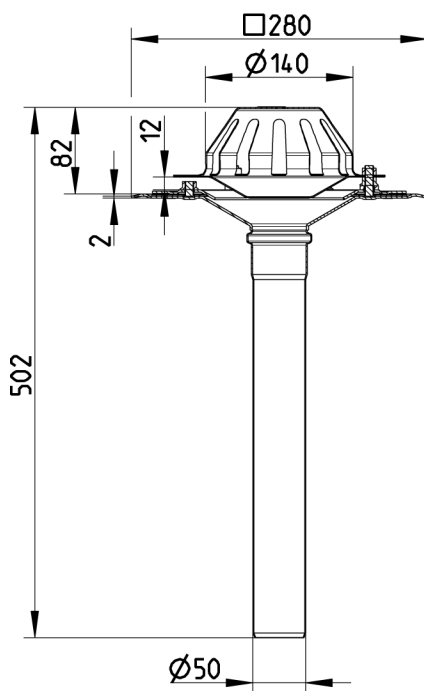

Data sheet

ROOF DRAIN FOR SIPHONIC
 - Roof: single ply membrane
 - Flange: 280x280mm
 - Outlet: Ø50mm, vertical
 - Stainless steel: AISI304/EN1.4301

DATA

Type no.: 402.204.050
 EAN no.: 5705499132861
 VVS no.: 164111050
 RSK no.:
 NRF no.:
 LVI no.: 3384535

Roof: Single ply membrane
 System: Siphonic
 Outlet direction: Vertical
 Outlet dia. (mm): 50
 Weight (kg): 2,99
 Material: AISI 304
 Material: EN 1.4301

Approvals

DE - LGA Certificate 57214035 d
 DK - VA 2.99/19975-14
 PL - Hygienic Certificate - All products