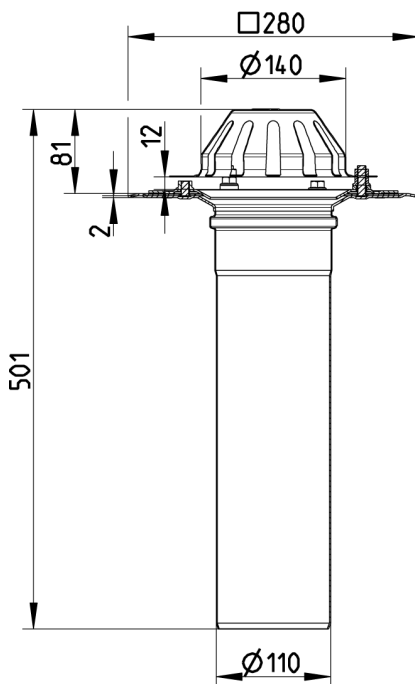

ROOF DRAIN FOR GRAVITY
 - Roof: single ply membrane
 - Flange: 280x280mm
 - Outlet: Ø110mm, vertical
 - Stainless steel: AISI304/EN1.4301

DATA

Type no.: 402.104.110
 EAN no.: 5705499132786
 VVS no.: 164101110
 RSK no.:
 NRF no.:
 LVI no.: 3384530

Roof: Single ply membrane
 System: Gravity
 Outlet direction: Vertical
 Outlet dia. (mm): 110
 Weight (kg): 3,24
 Material: AISI 304
 Material: EN 1.4301

Approvals

DE - LGA Certificate 57214035 d
 DK - VA 2.99/19975-14
 PL - Hygienic Certificate - All products