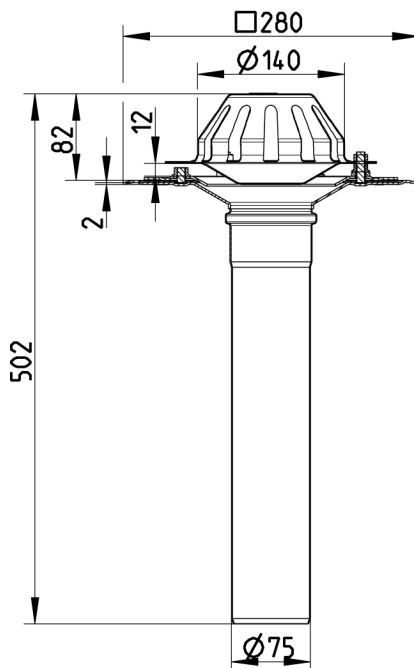

Data sheet

ROOF DRAIN FOR SIPHONIC
 - Roof: single ply membrane
 - Flange: 280x280mm
 - Outlet: Ø75mm, vertical
 - Stainless steel: AISI304/EN1.4301

DATA

Type no.: 402.204.075
 EAN no.: 5705499132878
 VVS no.: 164111075
 RSK no.:
 NRF no.:
 LVI no.: 3384536

Roof: Single ply membrane
 System: Siphonic
 Outlet direction: Vertical
 Outlet dia. (mm): 75
 Weight (kg): 3,20
 Material: AISI 304
 Material: EN 1.4301

Approvals

DE - LGA Certificate 57214035 d
 DK - VA 2.99/19975-14
 PL - Hygienic Certificate - All products