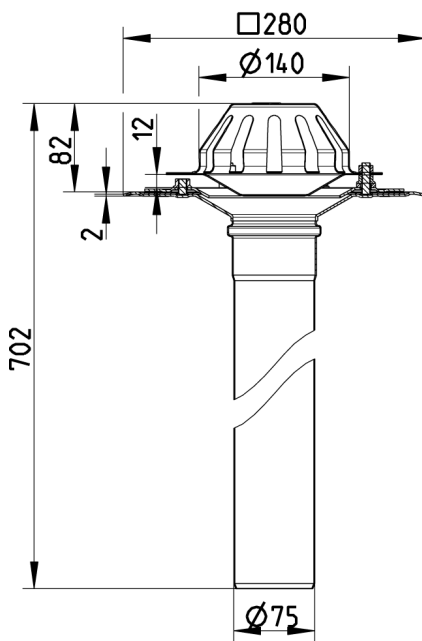

Data sheet

ROOF DRAIN FOR SIPHONIC, HIGH
 - Roof: single ply membrane
 - Flange: 280x280mm
 - Outlet: Ø75mm, vertical
 - Stainless steel: AISI304/EN1.4301

DATA

Type no.: 402.206.075
 EAN no.: 5705499132908
 VVS no.: 164111275
 RSK no.:
 NRF no.: 3395007
 LVI no.: 3384539

Roof: Single ply membrane
 System: Siphonic
 Outlet direction: Vertical
 Outlet dia. (mm): 75
 Weight (kg): 3,57
 Material: AISI 304
 Material: EN 1.4301

Approvals

DE - LGA Certificate 57214035 d
 DK - VA 2.99/19975-14
 PL - Hygienic Certificate - All products