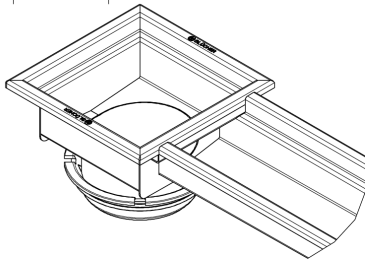

Data sheet

CHANNEL 150x1000 END OUTLET
 - With outlet box
 - Floor: concrete, tiled and resin
 - No membrane
 - Outlet: Ø160mm, vertical
 - Stainless steel: AISI304/EN1.4301

DATA

Type no.: 671CK010-00BA
 EAN no.: 5705499125818
 VVS no.:
 RSK no.:
 NRF no.:
 LVI no.:

Floor: Concrete/tiled/resin
 Membrane type: No membrane
 Outlet placement: End
 Outlet direction: Vertical
 Outlet box: Yes
 Size: 150x1000
 Outlet dia. (mm): 160
 Min. height (mm): 180
 Weight (kg): 8,52
 Material: AISI 304
 Material: EN 1.4301