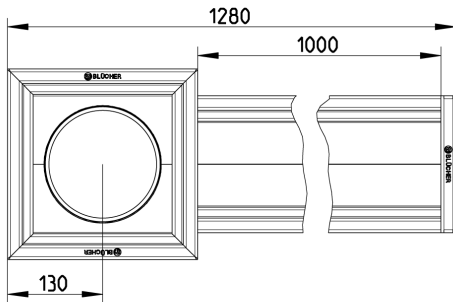

Data sheet

CHANNEL 150x1000 END OUTLET
 - With outlet box
 - Floor: concrete, tiled and resin
 - No membrane
 - Outlet: Ø160mm, vertical
 - Stainless steel: AISI304/EN1.4301

DATA

Type no.: 671CK010-00BA
 EAN no.: 5705499125818
 VVS no.:
 RSK no.:
 NRF no.:
 LVI no.:

Floor: Concrete/tiled/resin
 Membrane type: No membrane
 Outlet placement: End
 Outlet direction: Vertical
 Outlet box: Yes
 Size: 150x1000
 Outlet dia. (mm): 160
 Min. height (mm): 180
 Weight (kg): 8,52
 Material: AISI 304
 Material: EN 1.4301