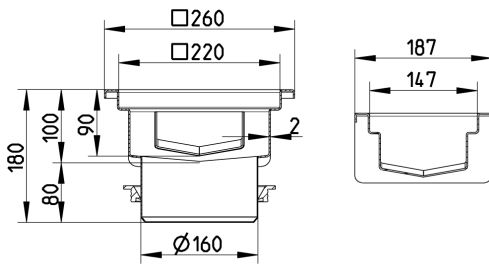

Data sheet

CHANNEL 150x1000 END OUTLET
 - With outlet box
 - Floor: concrete, tiled and resin
 - No membrane
 - Outlet: Ø160mm, vertical
 - Stainless steel: AISI304/EN1.4301

DATA

Type no.: 671CK010-00BA
 EAN no.: 5705499125818
 VVS no.:
 RSK no.:
 NRF no.:
 LVI no.:

Floor: Concrete/tiled/resin
 Membrane type: No membrane
 Outlet placement: End
 Outlet direction: Vertical
 Outlet box: Yes
 Size: 150x1000
 Outlet dia. (mm): 160
 Min. height (mm): 180
 Weight (kg): 8,52
 Material: AISI 304
 Material: EN 1.4301