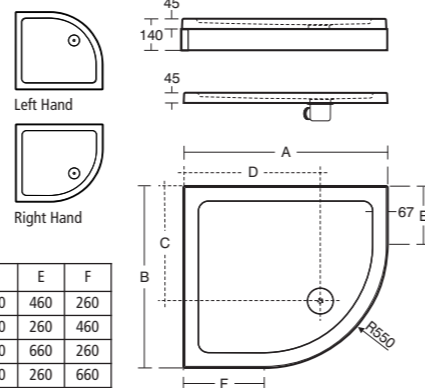

Sundries

- L630901 Idealite 1200 riser kit (for use with trays up to 1200)
- L631001 Idealite Quadrant riser kit
- L630801 Idealite flexible waste pipe

Guarantee

Our confidence in the quality and reliability of Ideal Standard products enables us to offer long guarantees for complete peace of mind. Kubo shower enclosures are guaranteed for ten years, one year for IdealClean glass coating and Idealite shower trays for ten years. The guarantee covers all defects in materials and manufacture but excludes general wear and tear. Our guarantee is offered on all products that have been used in the manner they were intended, and does not apply to any products that have been misused or abused in any way. Products must be installed and cared for in line with our fixing instructions and local water byelaws. The guarantee covers products in domestic use by the consumer and not commercial or business use. In the unlikely event the product fails within the guarantee period, we offer a free replacement or replacement part (or nearest equivalent). Liability is limited to individual products and does not cover consequential loss or damage on installations. When your bathroom has been satisfactorily installed and is working well, please ensure you register your guarantee. The guarantee is transferable – it applies to the product not the purchaser provided guarantee registration details are passed on to the new owner. You can register for guarantees on a bathroom bought on your behalf by a plumber or builder. Applies to UK and Republic of Ireland only. This guarantee does not affect your statutory rights.

Ideal Standard pursues a policy of continuing improvement in design and performance of its products. The right is therefore reserved to vary specifications without notice. Colour reproduction is as accurate as possible within the limitations of the printing process.

A division of Ideal Standard (UK) Ltd.
P1585 07/11.

Important installation information
A key element in the performance of a bathroom is the quality of the installation. We recommend you use a plumber from a registered association (see below) and consult him (or her) right from the start. Your local Ideal Standard stockist may offer a plumbing service or, if not, will be able to recommend a qualified plumber.

Recognised plumbing associations
Association of Plumbing and Heating Contractors (APHC) www.aphc.co.uk
Tel: 024 7647 0626

The Institute of Plumbing and Heating Engineering www.iphe.org.uk
Tel: 01708 472791

Scottish and Northern Ireland Plumbing Employers Federation www.snipef.org.uk
Tel: 0131 225 2255