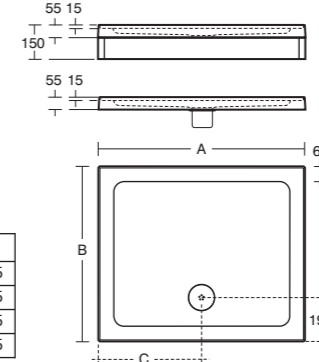

Rectangular upstand low profile tray

- L633601 900 x 760 tray and waste
- L633701 1000 x 800 tray and waste
- L633801 1200 x 760 tray and waste
- L633901 1200 x 800 tray and waste

	A	B	C
900 x 760	910	770	455
1000 x 800	1010	810	505
1200 x 760	1210	770	605
1200 x 800	1210	810	605