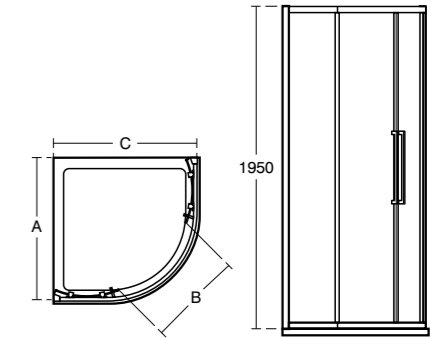

Idealite

Idealite low profile shower trays represent a new generation of shower trays. Incredibly strong and surprisingly light, they are available in a wide choice of sizes and shapes with the option of integral upstands so they can be tiled in with a watertight fit or riser kits to accommodate plumbing above floor level. Tough and resilient enough to stand up to daily wear and tear. The trays are supplied complete with an attractive fast-flow contemporary chrome waste which, coupled with a 45mm height, makes them perfect for creating a minimal look. All Idealite shower trays are backed by our famous ten year guarantee.

Idealrain

A complete shower range for a new dimension in showering: one of the flattest handsprays on the market and a slim, clean and contemporary design aesthetic for maximum performance and functionality.
(Designed by ARTEFAKT)

Kubo

Quadrant

T7350EO 800 Quadrant
T7351EO 900 Quadrant

Quadrant enclosure	Dim. A Width (mm)	Dim. B Opening (mm)	Dim. C Width (mm)
800	755 - 780	405	755 - 780
900	855 - 880	560	855 - 880

Offset quadrant

T7352EO 800 x 1000 Offset quadrant
T7355EO 800 x 1200 Offset quadrant

Offset Quadrant enclosure	Dim. A Width (mm)	Dim. B Opening (mm)	Dim. C Width (mm)
1000 x 800	755 - 780	493	955 - 980
1200 x 800	755 - 780	493	1155 - 1180

Pivot alcove

T7371EO 700 Pivot door
T7372EO 760 Pivot door
T7373EO 800 Pivot door
T7374EO 900 Pivot door