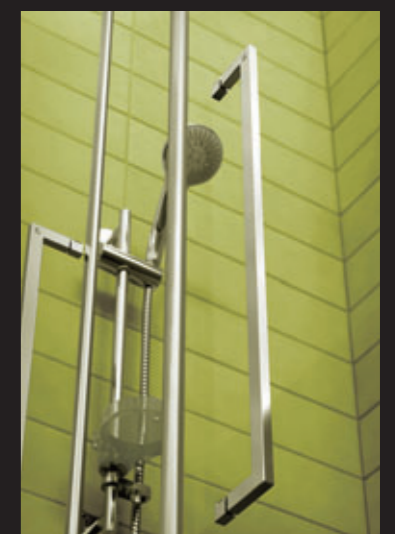

Kubo corner entry

If space is tight on either side of your shower, a Kubo corner entry shower enclosure could be the perfect solution. Sliding doors roll inside a compact frame, accentuating the feeling of space.

Built with quality, design and performance in mind the seals on all Kubo enclosures are enclosed within the profile for a cleaner look.