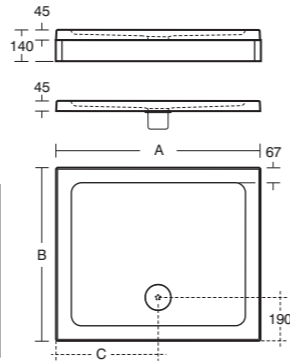

Idealite shower trays

Square flat top low profile tray

- L631301 760 tray and waste
- L631401 800 tray and waste
- L631501 900 tray and waste
- L631601 1000 tray and waste
- LV69967 Adhesive upstand

	A	B	C
760 x 760	770	770	385
800 x 800	810	810	405
900 x 900	910	910	455
1000 x 1000	1010	1010	505

Idealite shower trays

Square upstand low profile tray

- L633301 760 tray and waste
- L633401 800 tray and waste
- L633501 900 tray and waste

	A	B	C
760 x 760	770	770	385
800 x 800	810	810	405
900 x 900	910	910	455

Rectangular flat top low profile tray

- L631701 900 x 760 tray and waste
- L631801 900 x 800 tray and waste
- L631901 1000 x 800 tray and waste
- L632001 1200 x 760 tray and waste
- L632101 1200 x 800 tray and waste
- L632201 1200 x 900 tray and waste
- LV69967 Adhesive upstand

	A	B	C
900 x 760	910	770	455
900 x 800	910	810	455
1000 x 800	1010	810	505
1200 x 760	1210	770	605
1200 x 800	1210	810	605
1200 x 900	1210	910	605

Rectangular upstand low profile tray

- L633601 900 x 760 tray and waste
- L633701 1000 x 800 tray and waste
- L633801 1200 x 760 tray and waste
- L633901 1200 x 800 tray and waste

	A	B	C
900 x 760	910	770	455
1000 x 800	1010	810	505
1200 x 760	1210	770	605
1200 x 800	1210	810	605

Quadrant flat top low profile tray

- L632601 800 quadrant tray and waste
- L63270 900 quadrant tray and waste
- LV69967 Adhesive upstand

	A	B	C	D	E	F	G
800 x 800	810	810	510	510	260	260	909
900 x 900	910	910	610	610	360	360	1056

Quadrant upstand low profile tray

- L634101 800 quadrant tray and waste
- L634201 900 quadrant tray and waste

	A	B	C	D	E	F	G
800 x 800	810	810	510	510	260	260	909
900 x 900	910	910	610	610	360	360	1056

Offset Quadrant flat top

- L663101 1000 x 800 LH offset quadrant tray and waste
- L663001 1000 x 800 RH offset quadrant tray and waste
- L663301 1200 x 800 LH offset quadrant tray and waste
- L663201 1200 x 800 RH offset quadrant tray and waste
- LV69967 Adhesive upstand