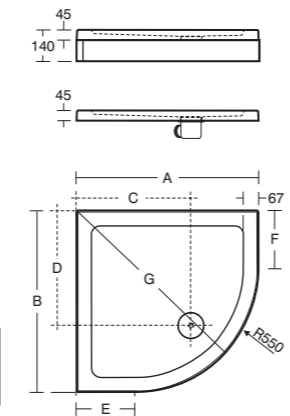

Quadrant flat top low profile tray

- L632601 800 quadrant tray and waste
- L63270 900 quadrant tray and waste
- LV69967 Adhesive upstand

	A	B	C	D	E	F	G
800 x 800	810	810	510	510	260	260	909
900 x 900	910	910	610	610	360	360	1056