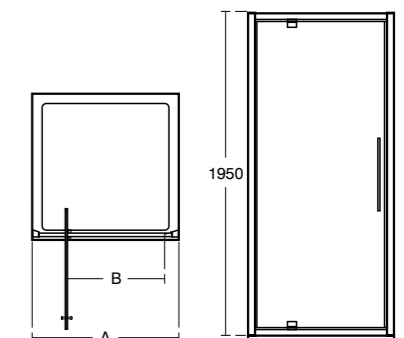

Kubo **It's part of the family**

The sleek, modern style of Kubo fits perfectly into the complete Ideal Standard range, with a choice of complete bathroom solutions to make your bathroom perfect. Choose from a selection of shower trays and shower valves and kits to accent your Kubo shower enclosure, and add other accessories to set off your style. The choice is almost limitless.

Idealite

Idealite low profile shower trays represent a new generation of shower trays. Incredibly strong and surprisingly light, they are available in a wide choice of sizes and shapes with the option of integral upstands so they can be tiled in with a watertight fit or riser kits to accommodate plumbing above floor level. Tough and resilient enough to stand up to daily wear and tear. The trays are supplied complete with an attractive fast-flow contemporary chrome waste which, coupled with a 45mm height, makes them perfect for creating a minimal look. All Idealite shower trays are backed by our famous ten year guarantee.

Idealrain

A complete shower range for a new dimension in showering: one of the flattest handsprays on the market and a slim, clean and contemporary design aesthetic for maximum performance and functionality.
(Designed by ARTEFAKT)

Kubo

Quadrant

T7350EO 800 Quadrant
T7351EO 900 Quadrant

Quadrant enclosure	Dim. A Width (mm)	Dim. B Opening (mm)	Dim. C Width (mm)
800	755 - 780	405	755 - 780
900	855 - 880	560	855 - 880

Offset quadrant

T7352EO 800 x 1000 Offset quadrant
T7355EO 800 x 1200 Offset quadrant

Offset Quadrant enclosure	Dim. A Width (mm)	Dim. B Opening (mm)	Dim. C Width (mm)
1000 x 800	755 - 780	493	955 - 980
1200 x 800	755 - 780	493	1155 - 1180

Pivot alcove

T7371EO 700 Pivot door
T7372EO 760 Pivot door
T7373EO 800 Pivot door
T7374EO 900 Pivot door