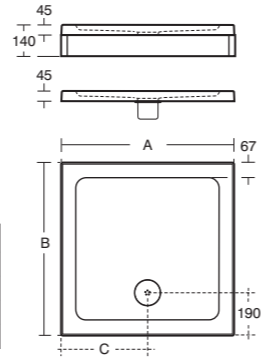

Square flat top low profile tray

- L631301 760 tray and waste
- L631401 800 tray and waste
- L631501 900 tray and waste
- L631601 1000 tray and waste
- LV69967 Adhesive upstand

	A	B	C
760 x 760	770	770	385
800 x 800	810	810	405
900 x 900	910	910	455
1000 x 1000	1010	1010	505