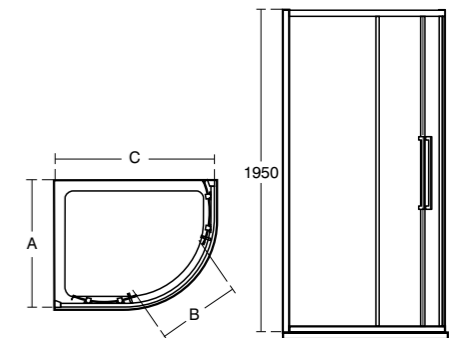

Idealite

Idealite low profile shower trays represent a new generation of shower trays. Incredibly strong and surprisingly light, they are available in a wide choice of sizes and shapes with the option of integral upstands so they can be tiled in with a watertight fit or riser kits to accommodate plumbing above floor level. Tough and resilient enough to stand up to daily wear and tear. The trays are supplied complete with an attractive fast-flow contemporary chrome waste which, coupled with a 45mm height, makes them perfect for creating a minimal look. All Idealite shower trays are backed by our famous ten year guarantee.

Kubo

Quadrant

T7350EO 800 Quadrant
T7351EO 900 Quadrant

Quadrant enclosure	Dim. A Width (mm)	Dim. B Opening (mm)	Dim. C Width (mm)
800	755 - 780	405	755 - 780
900	855 - 880	560	855 - 880

Offset quadrant

T7352EO 800 x 1000 Offset quadrant
T7355EO 800 x 1200 Offset quadrant

Offset Quadrant enclosure	Dim. A Width (mm)	Dim. B Opening (mm)	Dim. C Width (mm)
1000 x 800	755 - 780	493	955 - 980
1200 x 800	755 - 780	493	1155 - 1180

Pivot alcove

T7371EO 700 Pivot door
T7372EO 760 Pivot door
T7373EO 800 Pivot door
T7374EO 900 Pivot door

Pivot enclosure	Dim. A Width (mm)	Dim. B Opening (mm)
700	650 - 700	450
760	710 - 760	475
800	750 - 800	500
900	850 - 900	550

Kubo

Pivot corner

- T7371EO 700 Pivot door
- T7372EO 760 Pivot door
- T7373EO 800 Pivot door
- T7374EO 900 Pivot door
- T7367EO 700 Side panel
- T7368EO 760 Side panel
- T7369EO 800 Side panel
- T7370EO 900 Side panel