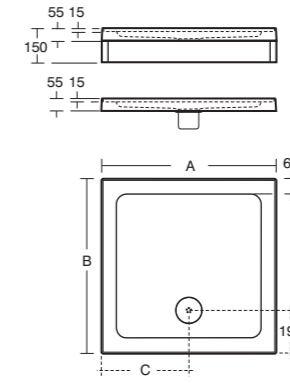

Slider corner

- T7378EO 1000 Slider door
- T7379EO 1100 Slider door
- T7380EO 1200 Slider door
- T7368EO 760 Side panel
- T7369EO 800 Side panel
- T7370EO 900 Side panel

Slider enclosure	Dim. A Width (mm)	Dim. B Opening (mm)	Side panel	Dim. C Width (mm)
1000	952 - 1002	390	760	715 - 765
1100	1052 - 1102	440	800	755 - 805
1200	1152 - 1202	490	900	855 - 905

Corner entry

- T7358EO 760 Corner entry door
- T7361EO 800 Corner entry door
- T7364EO 900 Corner entry door

Corner entry enclosure	Dim. A Width (mm)	Dim. B Opening (mm)	Dim. C Width (mm)
760	715 - 740	395	715 - 740
800	755 - 780	425	755 - 780
900	855 - 880	495	855 - 880

Idealite shower trays

Square flat top low profile tray

- L631301 760 tray and waste
- L631401 800 tray and waste
- L631501 900 tray and waste
- L631601 1000 tray and waste
- LV69967 Adhesive upstand

	A	B	C
760 x 760	770	770	385
800 x 800	810	810	405
900 x 900	910	910	455
1000 x 1000	1010	1010	505

Idealite shower trays

Square upstand low profile tray

- L633301 760 tray and waste
- L633401 800 tray and waste
- L633501 900 tray and waste

	A	B	C
760 x 760	770	770	385
800 x 800	810	810	405
900 x 900	910	910	455